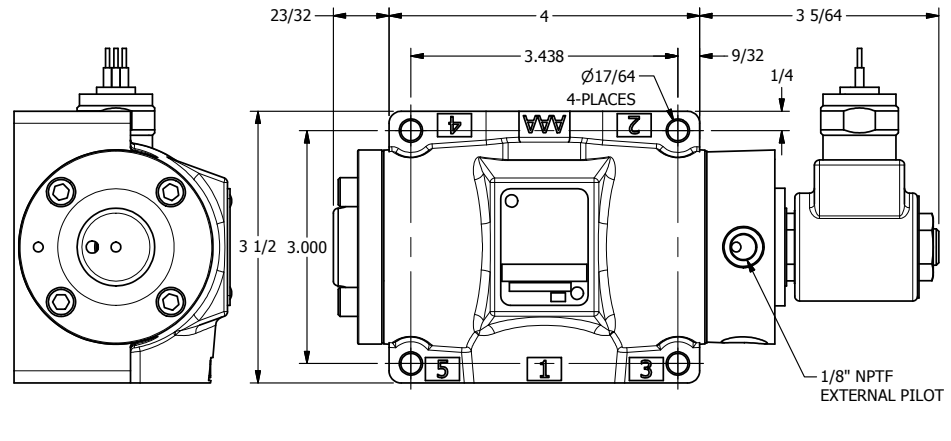

4

3

2

1

AAA
PRODUCTS
INTERNATIONAL

AAA PRODUCTS INTERNATIONAL
7114 Harry Hines Blvd
Dallas, TX 75235

TITLE: 1/2" SIDE PORT, SNGL SOL, 2 POS,
SPRING RTRN, MOLD-OVER,
EXT PILOT

DRAWING NO.:
DIM_SO4MZ