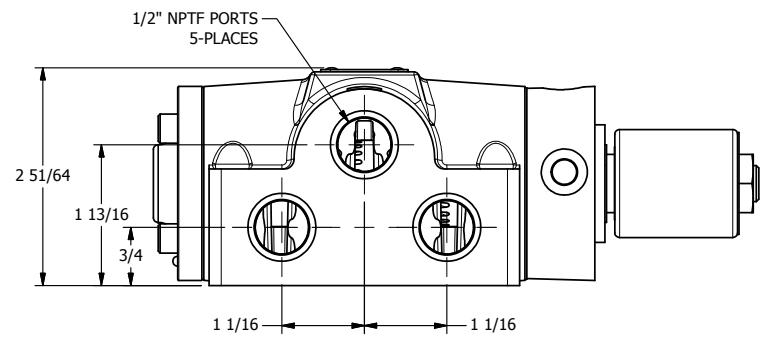

4

3

2

1

AAA
PRODUCTS
INTERNATIONAL

AAA PRODUCTS INTERNATIONAL
7114 Harry Hines Blvd
Dallas, TX 75235

TITLE: 1/2" SIDE PORT, SNGL SOL, 2 POS,
SPRING RTRN, MOLD-OVER,
EXT PILOT

DRAWING NO.:
DIM_SO4MZ