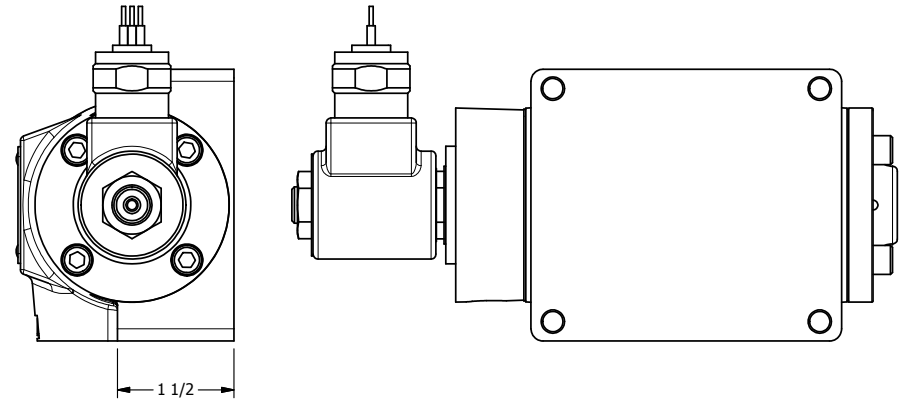

4

3

2

1

AAA
PRODUCTS
INTERNATIONAL

AAA PRODUCTS INTERNATIONAL
7114 Harry Hines Blvd
Dallas, TX 75235

TITLE: 1/2" SIDE PORT, SNGL SOL, 2 POS,
SPRING RTRN, MOLD-OVER,
EXT PILOT

DRAWING NO.:
DIM_SO4MZ