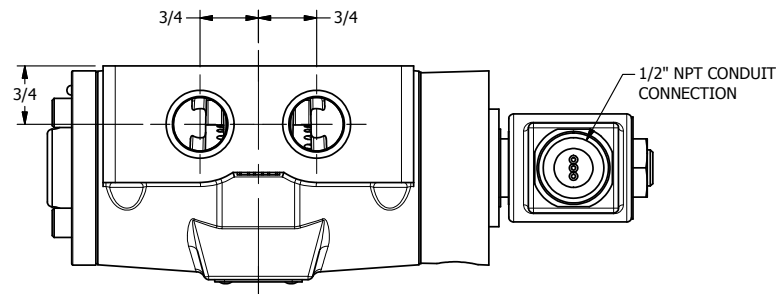

4

3

2

1

AAA
PRODUCTS
INTERNATIONAL

AAA PRODUCTS INTERNATIONAL
7114 Harry Hines Blvd
Dallas, TX 75235

TITLE: 1/2" SIDE PORT, SNGL SOL, 2 POS,
SPRING RTRN, MOLD-OVER,
EXT PILOT

DRAWING NO.:
DIM_SO4MZ