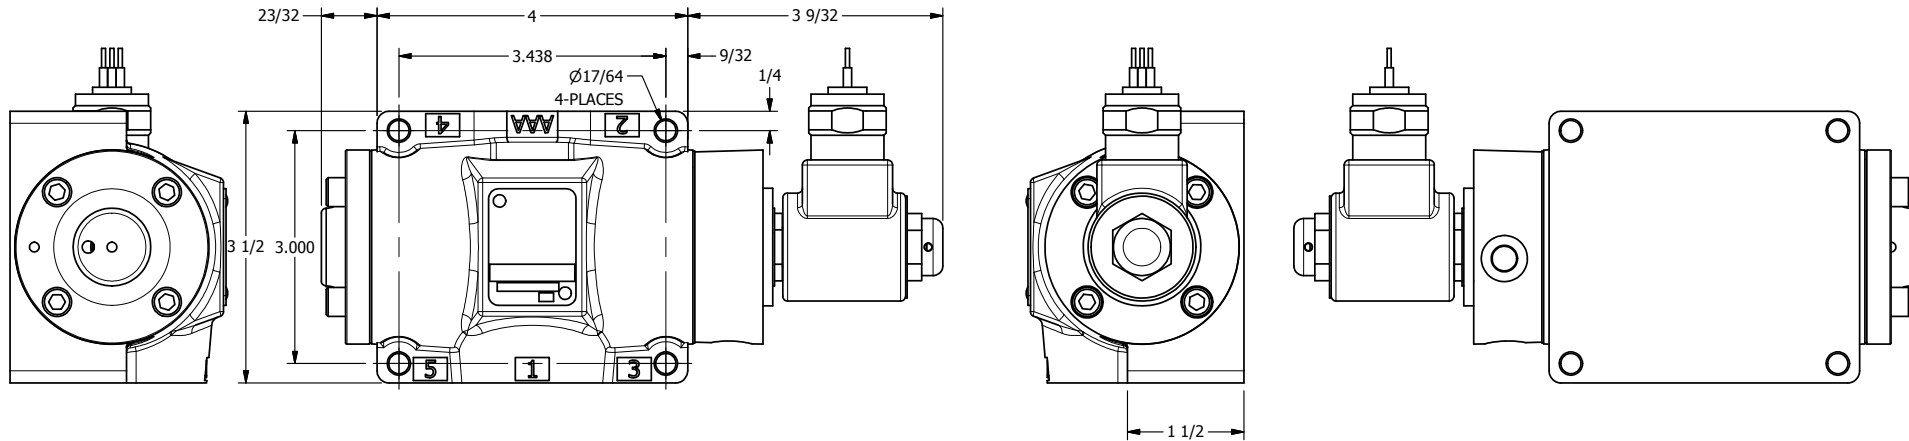

4 3 2 1

**AAA**  
PRODUCTS  
INTERNATIONAL

**AAA PRODUCTS  
INTERNATIONAL**  
7114 Harry Hines Blvd  
Dallas, TX 75235

TITLE: 1/2" SIDE PORT, SNGL SOL, 2 POS,  
SPRING RTRN, MOLD-OVER,  
DUST EXCLDR

DRAWING NO.:  
DIM\_SO4ML