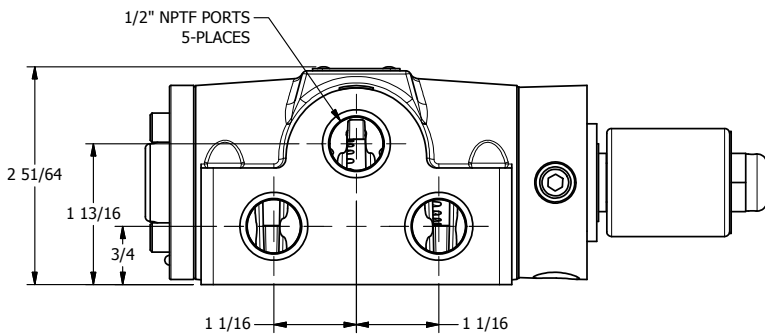

4 3 2 1

**AAA**  
PRODUCTS  
INTERNATIONAL

**AAA PRODUCTS  
INTERNATIONAL**  
7114 Harry Hines Blvd  
Dallas, TX 75235

TITLE: 1/2" SIDE PORT, SNGL SOL, 2 POS,  
SPRING RTRN, MOLD-OVER,  
DUST EXCLDR

DRAWING NO.:  
DIM\_SO4ML