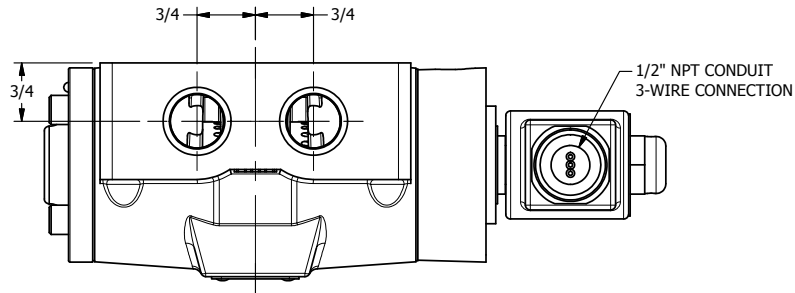

4 3 2 1

**AAA**  
PRODUCTS  
INTERNATIONAL

**AAA PRODUCTS  
INTERNATIONAL**  
7114 Harry Hines Blvd  
Dallas, TX 75235

TITLE: 1/2" SIDE PORT, SNGL SOL, 2 POS,  
SPRING RTRN, MOLD-OVER,  
DUST EXCLDR

DRAWING NO.:  
DIM\_SO4ML