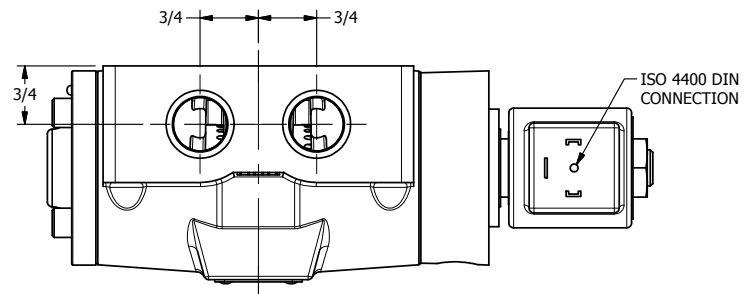

4 3 2 1

4 3 2

**AAA**  
PRODUCTS  
INTERNATIONAL

**AAA PRODUCTS INTERNATIONAL**  
7114 Harry Hines Blvd  
Dallas, TX 75235

TITLE: 1/2" SIDE PORT, SNGL SOL, 2 POS,  
SPRING RTRN, ISO 4400 DIN,  
EXT PILOT

DRAWING NO.:  
DIM\_SO4EDZ