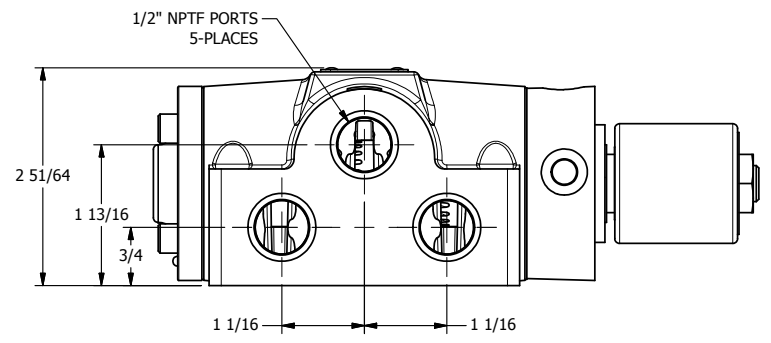

4 3 2 1

4 3 2

**AAA**  
PRODUCTS  
INTERNATIONAL

**AAA PRODUCTS INTERNATIONAL**  
7114 Harry Hines Blvd  
Dallas, TX 75235

TITLE: 1/2" SIDE PORT, SNGL SOL, 2 POS,  
SPRING RTRN, ISO 4400 DIN,  
EXT PILOT

DRAWING NO.:  
DIM\_SO4EDZ