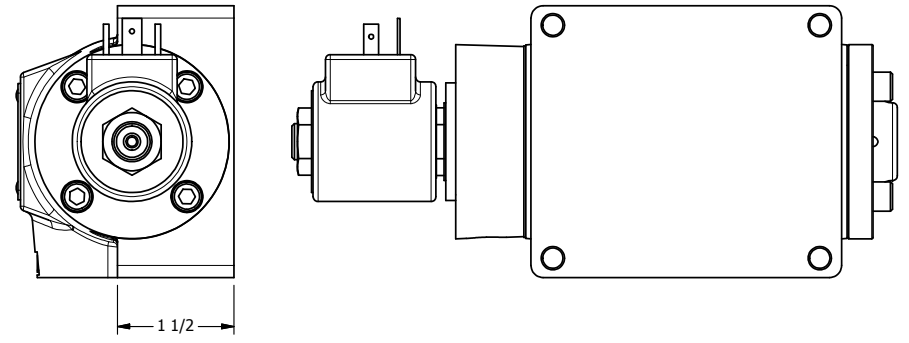

4 3 2 1

4 3 2

**AAA**  
PRODUCTS  
INTERNATIONAL

**AAA PRODUCTS INTERNATIONAL**  
7114 Harry Hines Blvd  
Dallas, TX 75235

TITLE: 1/2" SIDE PORT, SNGL SOL, 2 POS,  
SPRING RTRN, ISO 4400 DIN,  
EXT PILOT

DRAWING NO.:  
DIM\_SO4EDZ