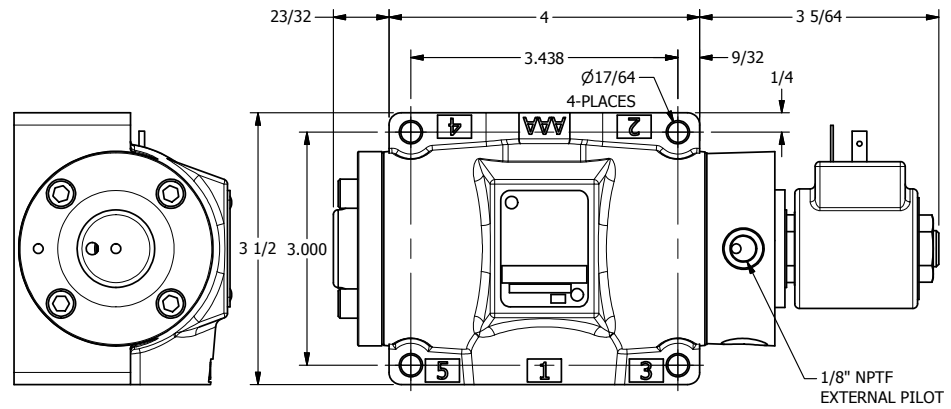

4 3 2 1

4 3 2

**AAA**  
PRODUCTS  
INTERNATIONAL

**AAA PRODUCTS INTERNATIONAL**  
7114 Harry Hines Blvd  
Dallas, TX 75235

TITLE: 1/2" SIDE PORT, SNGL SOL, 2 POS,  
SPRING RTRN, ISO 4400 DIN,  
EXT PILOT

DRAWING NO.:  
DIM\_SO4EDZ