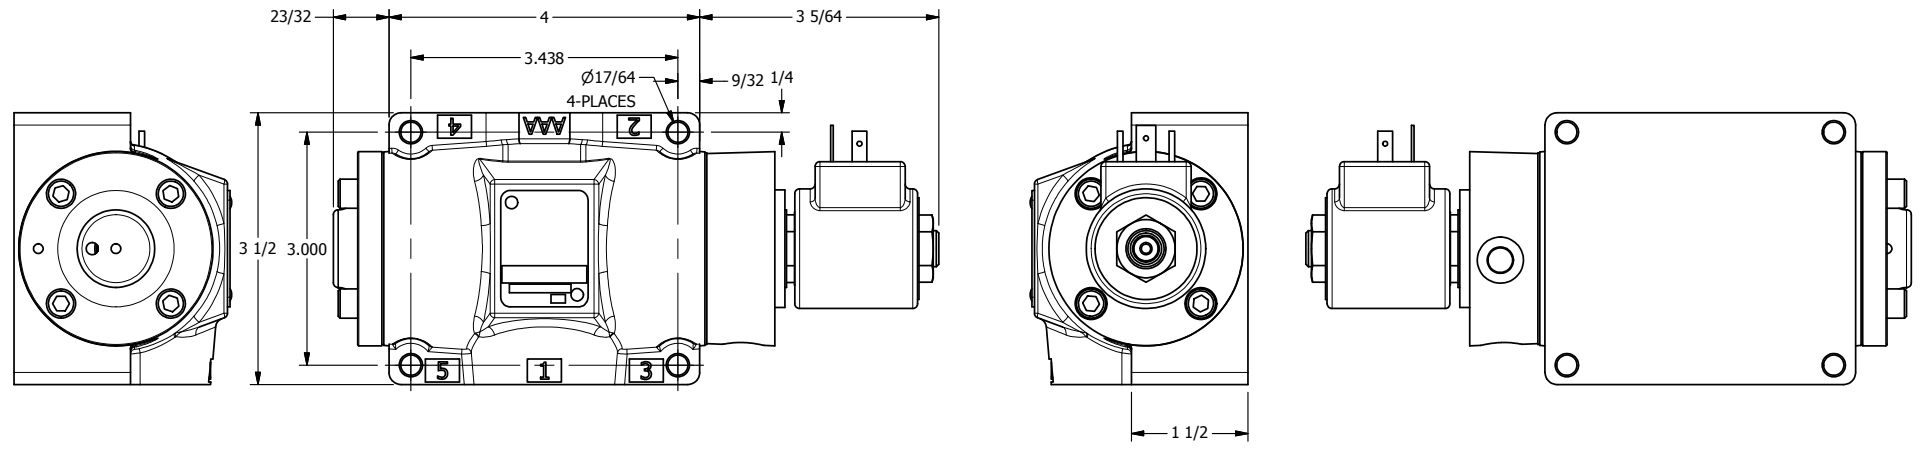

4 3 2 1

**AAA**  
PRODUCTS  
INTERNATIONAL

**AAA PRODUCTS  
INTERNATIONAL**  
7114 Harry Hines Blvd  
Dallas, TX 75235

TITLE: 1/2" SIDE PORT, SNGL SOL, 2 POS,  
SPRING RTRN, ISO 4400 DIN,  
1/8" NPTF SOL VENT

DRAWING NO.:  
DIM\_SO4EDT

4 3 2 1

THE INFORMATION CONTAINED WITHIN THIS DOCUMENT IS PROPRIETARY TO AAA PRODUCTS AND MAY NOT BE DISCLOSED WITHOUT PRIOR WRITTEN CONSENT