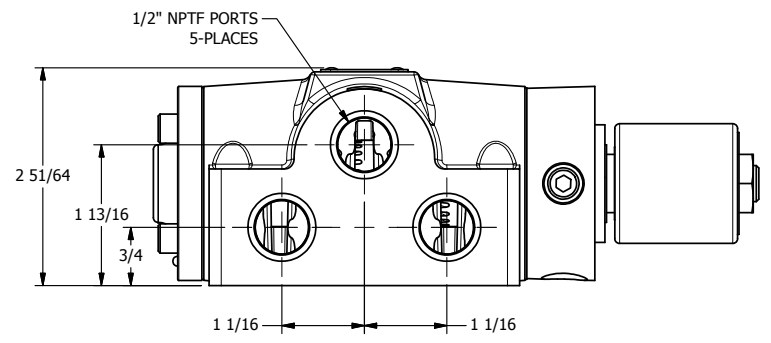

4 3 2 1

**AAA**  
PRODUCTS  
INTERNATIONAL

**AAA PRODUCTS  
INTERNATIONAL**  
7114 Harry Hines Blvd  
Dallas, TX 75235

TITLE: 1/2" SIDE PORT, SNGL SOL, 2 POS,  
SPRING RTRN, ISO 4400 DIN,  
1/8" NPTF SOL VENT

DRAWING NO.:  
DIM\_SO4EDT

4 3 2 1

THE INFORMATION CONTAINED WITHIN THIS DOCUMENT IS PROPRIETARY TO AAA PRODUCTS AND MAY NOT BE DISCLOSED WITHOUT PRIOR WRITTEN CONSENT