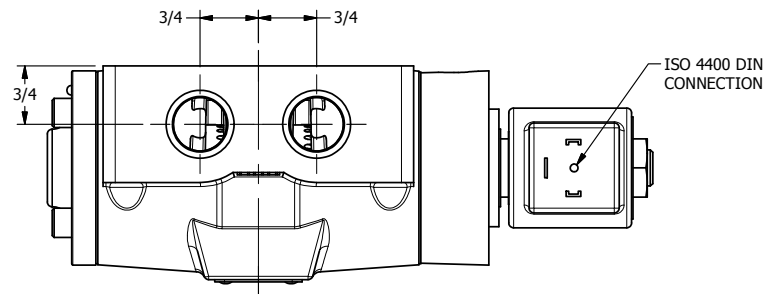

4 3 2 1

**AAA**  
PRODUCTS  
INTERNATIONAL

**AAA PRODUCTS  
INTERNATIONAL**  
7114 Harry Hines Blvd  
Dallas, TX 75235

TITLE: 1/2" SIDE PORT, SNGL SOL, 2 POS,  
SPRING RTRN, ISO 4400 DIN,  
1/8" NPTF SOL VENT

DRAWING NO.:  
DIM\_SO4EDT

4 3 2 1

THE INFORMATION CONTAINED WITHIN THIS DOCUMENT IS PROPRIETARY TO AAA PRODUCTS AND MAY NOT BE DISCLOSED WITHOUT PRIOR WRITTEN CONSENT