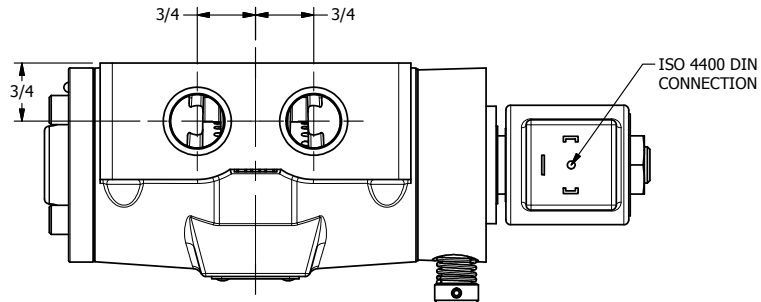

4

3

2

1

B

B

A

A

AAA
PRODUCTS
INTERNATIONAL

**AAA PRODUCTS
INTERNATIONAL**
7114 Harry Hines Blvd
Dallas, TX 75235

TITLE: 1/2" SIDE PORT, SNGL SOL, 2 POS,
SPRING RTRN, ISO 4400 DIN,
NON-LCKNG OVRD

DRAWING NO.:
DIM_SO4EDON

4

3

2

1

A

THE INFORMATION CONTAINED WITHIN THIS DOCUMENT IS PROPRIETARY TO AAA PRODUCTS AND MAY NOT BE DISCLOSED WITHOUT PRIOR WRITTEN CONSENT