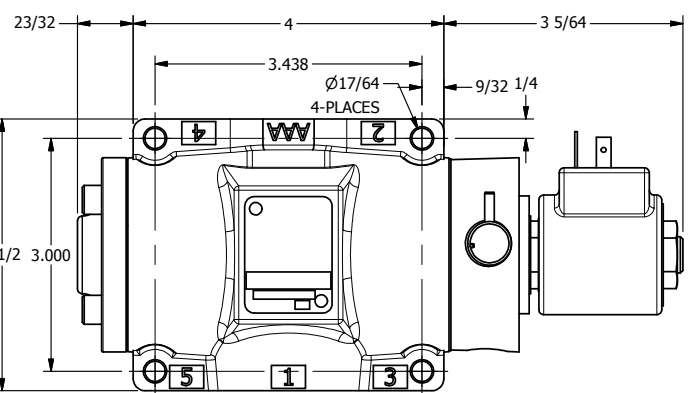

4

3

2

1

B

B

A

A

AAA
PRODUCTS
INTERNATIONAL

**AAA PRODUCTS
INTERNATIONAL**
7114 Harry Hines Blvd
Dallas, TX 75235

TITLE: 1/2" SIDE PORT, SNGL SOL, 2 POS,
SPRING RTRN, ISO 4400 DIN,
NON-LCKNG OVRD

DRAWING NO.:
DIM_SO4EDON

4

3

2

1

A

THE INFORMATION CONTAINED WITHIN THIS DOCUMENT IS PROPRIETARY TO AAA PRODUCTS AND MAY NOT BE DISCLOSED WITHOUT PRIOR WRITTEN CONSENT