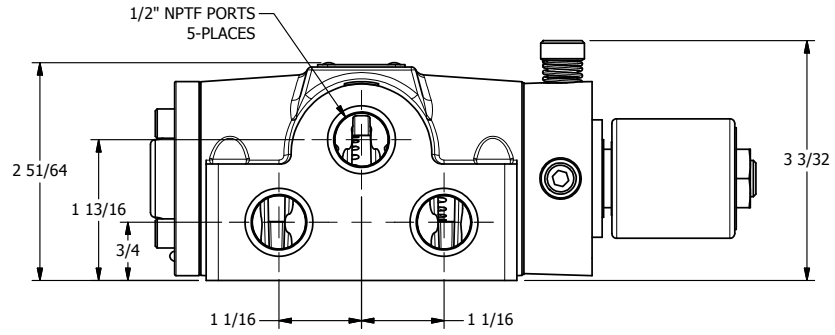

AAA
PRODUCTS
INTERNATIONAL

**AAA PRODUCTS
INTERNATIONAL**
7114 Harry Hines Blvd
Dallas, TX 75235

TITLE: 1/2" SIDE PORT, SNGL SOL, 2 POS,
SPRING RTRN, ISO 4400 DIN,
NON-LCKNG OVRD

DRAWING NO.:
DIM_SO4EDON