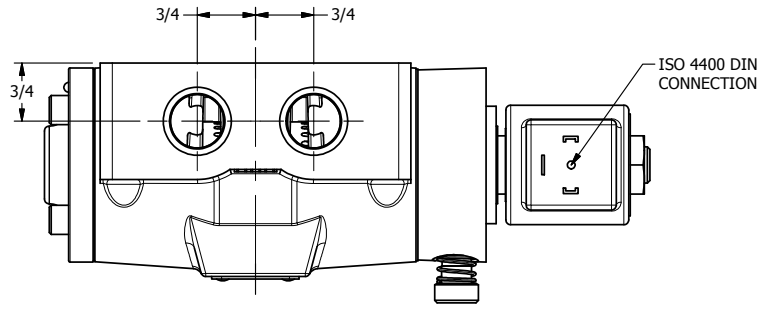

4 3 2 1

B

B

A

A

AAA
PRODUCTS
INTERNATIONAL

AAA PRODUCTS INTERNATIONAL
7114 Harry Hines Blvd
Dallas, TX 75235

TITLE: 1/2" SIDE PORT, SNGL SOL, 2 POS,
SPRING RTRN, ISO 4400 DIN,
LCKNG OVRD

DRAWING NO.:
DIM_S04EDO

4 3 2 1

THE INFORMATION CONTAINED WITHIN THIS DOCUMENT IS PROPRIETARY TO AAA PRODUCTS AND MAY NOT BE DISCLOSED WITHOUT PRIOR WRITTEN CONSENT