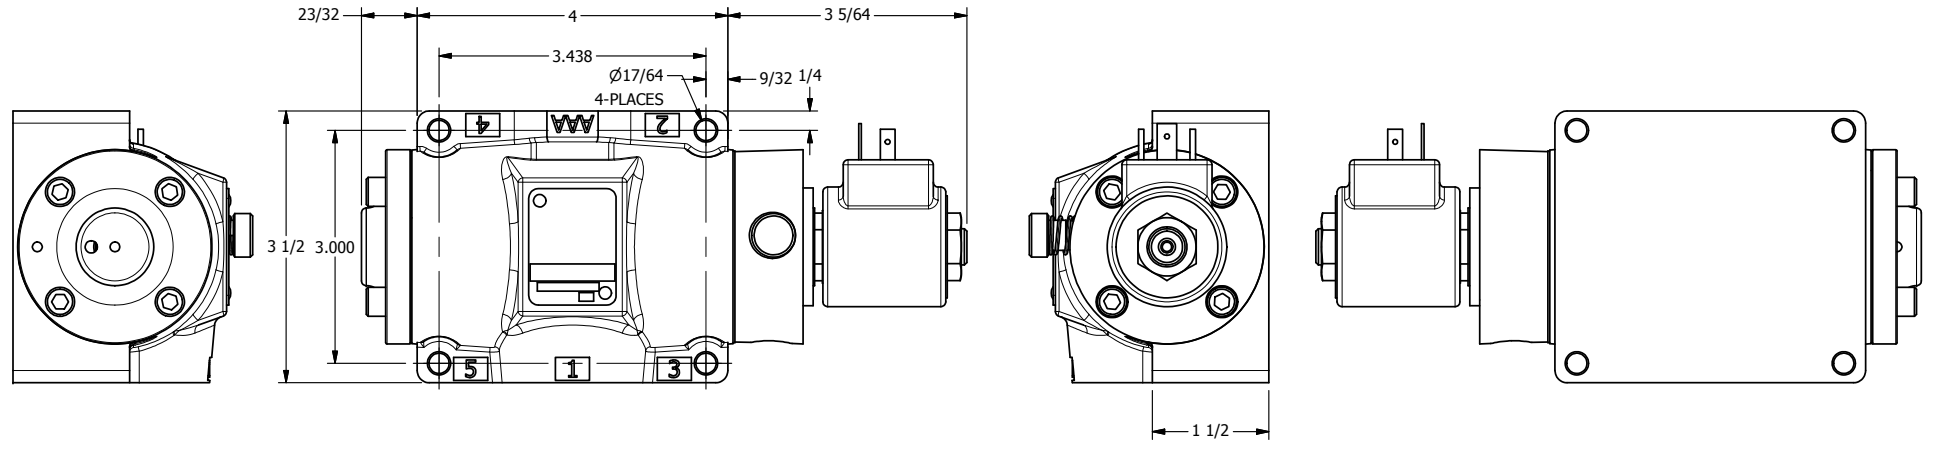

4 3 2 1

B

B

A

A

AAA
PRODUCTS
INTERNATIONAL

AAA PRODUCTS INTERNATIONAL
7114 Harry Hines Blvd
Dallas, TX 75235

TITLE: 1/2" SIDE PORT, SNGL SOL, 2 POS,
SPRING RTRN, ISO 4400 DIN,
LCKNG OVRD

DRAWING NO.:
DIM_S04EDO

4 3 2 1

THE INFORMATION CONTAINED WITHIN THIS DOCUMENT IS PROPRIETARY TO AAA PRODUCTS AND MAY NOT BE DISCLOSED WITHOUT PRIOR WRITTEN CONSENT