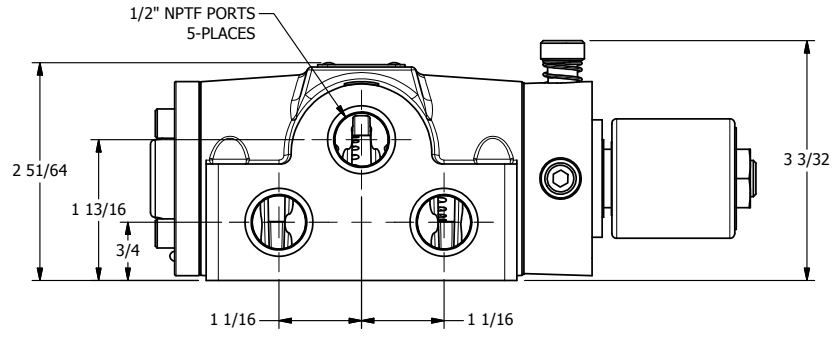

4 3 2 1

B

B

A

A

AAA
PRODUCTS
INTERNATIONAL

AAA PRODUCTS INTERNATIONAL
7114 Harry Hines Blvd
Dallas, TX 75235

TITLE: 1/2" SIDE PORT, SNGL SOL, 2 POS,
SPRING RTRN, ISO 4400 DIN,
LCKNG OVRD

DRAWING NO.:
DIM_S04EDO

4 3 2 1

THE INFORMATION CONTAINED WITHIN THIS DOCUMENT IS PROPRIETARY TO AAA PRODUCTS AND MAY NOT BE DISCLOSED WITHOUT PRIOR WRITTEN CONSENT