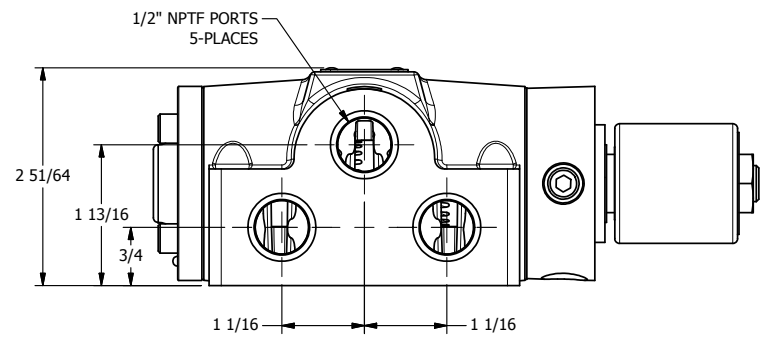

4 3 2 1

AAA
PRODUCTS
INTERNATIONAL

**AAA PRODUCTS
INTERNATIONAL**
7114 Harry Hines Blvd
Dallas, TX 75235

TITLE: 1/2" SIDE PORT, SNGL SOL, 2 POS,
SPRING RTRN, ISO 4400 DIN

DRAWING NO.:
DIM_SO4ED

4 3 2 1

THE INFORMATION CONTAINED WITHIN THIS DOCUMENT IS PROPRIETARY TO AAA PRODUCTS AND MAY NOT BE DISCLOSED WITHOUT PRIOR WRITTEN CONSENT