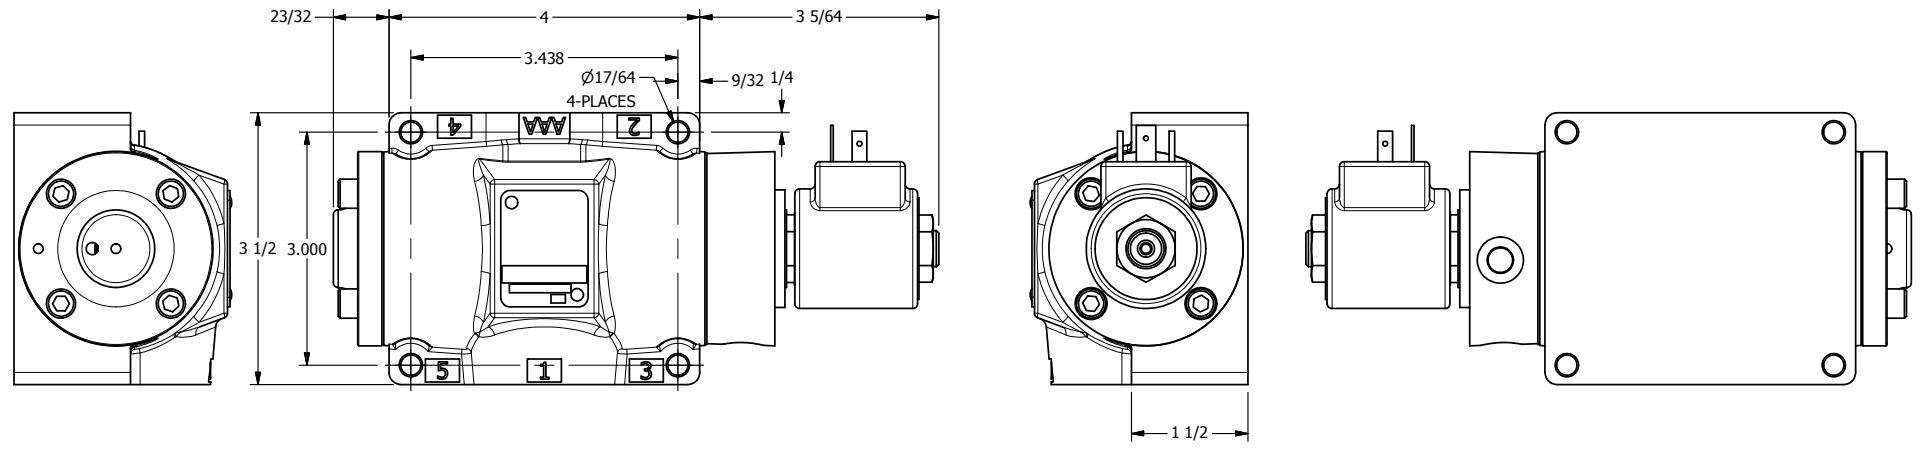

4 3 2 1

AAA
PRODUCTS
INTERNATIONAL

**AAA PRODUCTS
INTERNATIONAL**
7114 Harry Hines Blvd
Dallas, TX 75235

TITLE: 1/2" SIDE PORT, SNGL SOL, 2 POS,
SPRING RTRN, ISO 4400 DIN

DRAWING NO.:
DIM_SO4ED

4 3 2 1

THE INFORMATION CONTAINED WITHIN THIS DOCUMENT IS PROPRIETARY TO AAA PRODUCTS AND MAY NOT BE DISCLOSED WITHOUT PRIOR WRITTEN CONSENT