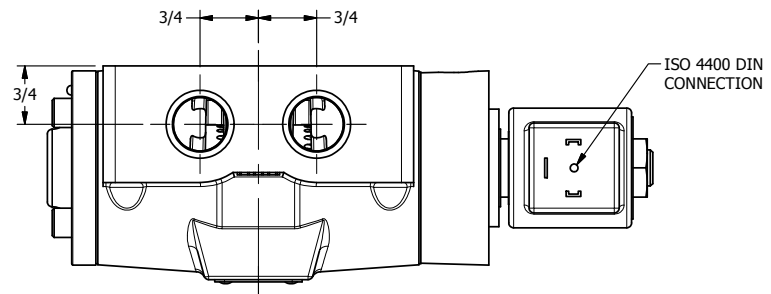

4 3 2 1

AAA
PRODUCTS
INTERNATIONAL

**AAA PRODUCTS
INTERNATIONAL**
7114 Harry Hines Blvd
Dallas, TX 75235

TITLE: 1/2" SIDE PORT, SNGL SOL, 2 POS,
SPRING RTRN, ISO 4400 DIN

DRAWING NO.:
DIM_SO4ED

4 3 2 1

THE INFORMATION CONTAINED WITHIN THIS DOCUMENT IS PROPRIETARY TO AAA PRODUCTS AND MAY NOT BE DISCLOSED WITHOUT PRIOR WRITTEN CONSENT