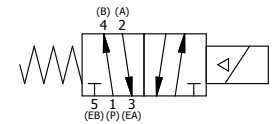

4

3

2

1

1/2" NPT CONDUIT CONNECTION

3/8" NPTF PORTS  
5-PLACES

**AAA**  
PRODUCTS  
INTERNATIONAL

**AAA PRODUCTS  
INTERNATIONAL**  
7114 Harry Hines Blvd  
Dallas, TX 75235

TITLE: 3/8" SIDE PORT, SNGL SOL, 2 POS,  
SPRING RTRN, EXPL PROOF,  
PUSH OVRD

DRAWING NO.:  
DIM\_SO3XOP

THE INFORMATION CONTAINED WITHIN THIS DOCUMENT IS PROPRIETARY TO AAA PRODUCTS AND MAY NOT BE DISCLOSED WITHOUT PRIOR WRITTEN CONSENT