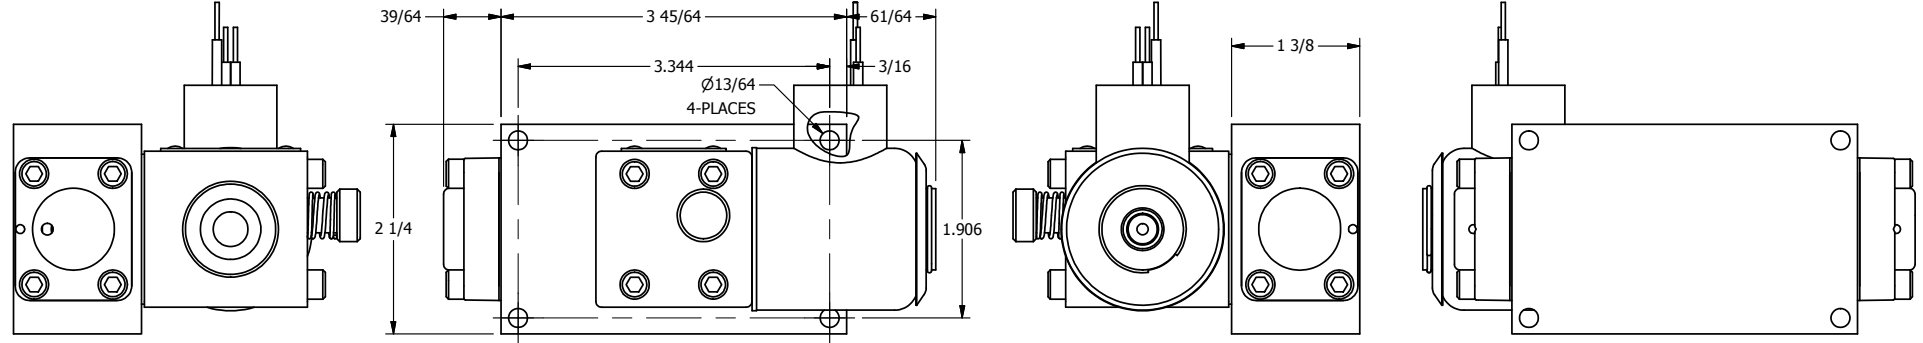

4

3

2

1

1/2" NPT CONDUIT CONNECTION

3/8" NPTF PORTS  
5-PLACES

**AAA**  
PRODUCTS  
INTERNATIONAL

**AAA PRODUCTS  
INTERNATIONAL**  
7114 Harry Hines Blvd  
Dallas, TX 75235

TITLE: 3/8" SIDE PORT, SNGL SOL, 2 POS,  
SPRING RTRN, EXPL PROOF,  
PUSH OVRD

DRAWING NO.:  
DIM\_SO3XOP

THE INFORMATION CONTAINED WITHIN THIS DOCUMENT IS PROPRIETARY TO AAA PRODUCTS AND MAY NOT BE DISCLOSED WITHOUT PRIOR WRITTEN CONSENT