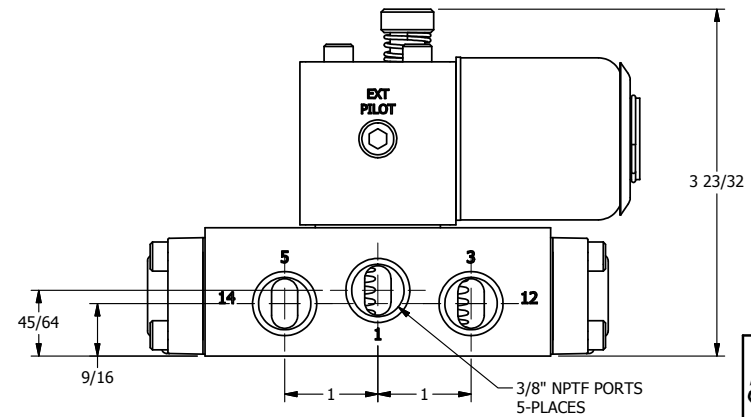

4

3

2

1

1/2" NPT CONDUIT CONNECTION

3/8" NPTF PORTS  
5-PLACES

**AAA**  
PRODUCTS  
INTERNATIONAL

**AAA PRODUCTS  
INTERNATIONAL**  
7114 Harry Hines Blvd  
Dallas, TX 75235

TITLE: 3/8" SIDE PORT, SNGL SOL, 2 POS,  
SPRING RTRN, EXPL PROOF,  
PUSH OVRD

DRAWING NO.:  
DIM\_SO3XOP

THE INFORMATION CONTAINED WITHIN THIS DOCUMENT IS PROPRIETARY TO AAA PRODUCTS AND MAY NOT BE DISCLOSED WITHOUT PRIOR WRITTEN CONSENT