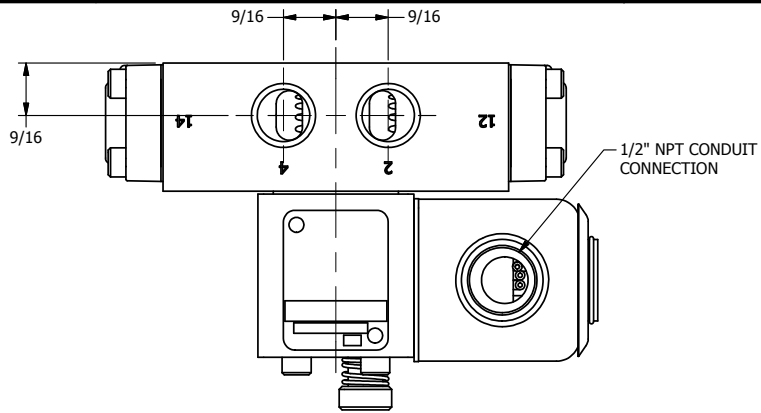

4

3

2

1

1/2" NPT CONDUIT CONNECTION

3/8" NPTF PORTS  
5-PLACES

**AAA**  
PRODUCTS  
INTERNATIONAL

**AAA PRODUCTS  
INTERNATIONAL**  
7114 Harry Hines Blvd  
Dallas, TX 75235

TITLE: 3/8" SIDE PORT, SNGL SOL, 2 POS,  
SPRING RTRN, EXPL PROOF,  
PUSH OVRD

DRAWING NO.:  
DIM\_SO3XOP

THE INFORMATION CONTAINED WITHIN THIS DOCUMENT IS PROPRIETARY TO AAA PRODUCTS AND MAY NOT BE DISCLOSED WITHOUT PRIOR WRITTEN CONSENT