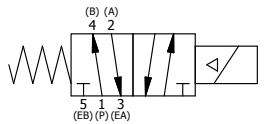

4

3

2

1

1/2" NPT CONDUIT CONNECTION

3/8" NPTF PORTS 5-PLACES

AAA
PRODUCTS
INTERNATIONAL

AAA PRODUCTS INTERNATIONAL
7114 Harry Hines Blvd
Dallas, TX 75235

TITLE: 3/8" SIDE PORT, SNGL SOL, 2 POS,
SPRING RTRN, EXPL PROOF,
LCKNG OVRD

DRAWING NO.:
DIM_SO3XO

THE INFORMATION CONTAINED WITHIN THIS DOCUMENT IS PROPRIETARY TO AAA PRODUCTS AND MAY NOT BE DISCLOSED WITHOUT PRIOR WRITTEN CONSENT