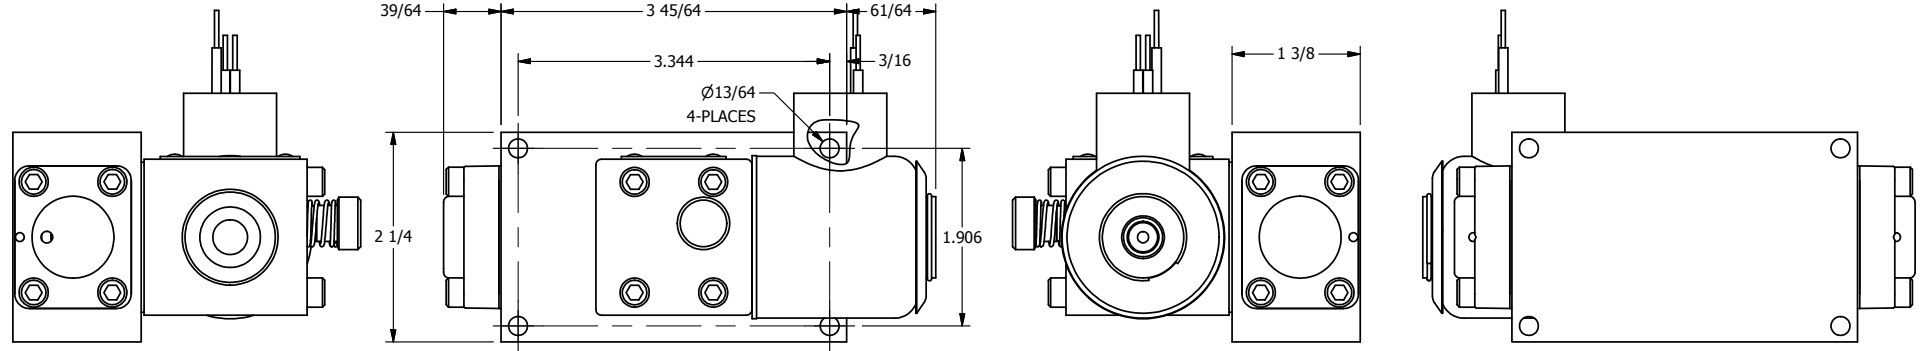

4

3

2

1

1/2" NPT CONDUIT CONNECTION

3/8" NPTF PORTS 5-PLACES

AAA
PRODUCTS
INTERNATIONAL

AAA PRODUCTS INTERNATIONAL
7114 Harry Hines Blvd
Dallas, TX 75235

TITLE: 3/8" SIDE PORT, SNGL SOL, 2 POS,
SPRING RTRN, EXPL PROOF,
LCKNG OVRD

DRAWING NO.:
DIM_SO3XO

THE INFORMATION CONTAINED WITHIN THIS DOCUMENT IS PROPRIETARY TO AAA PRODUCTS AND MAY NOT BE DISCLOSED WITHOUT PRIOR WRITTEN CONSENT