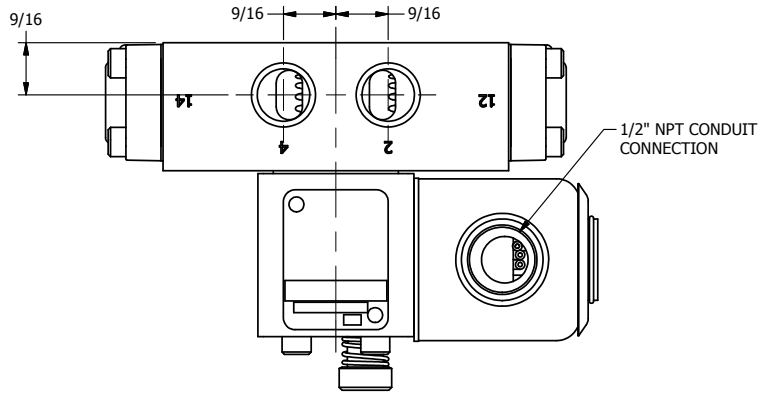

4

3

2

1

1/2" NPT CONDUIT CONNECTION

3/8" NPTF PORTS 5-PLACES

AAA
PRODUCTS
INTERNATIONAL

AAA PRODUCTS INTERNATIONAL
7114 Harry Hines Blvd
Dallas, TX 75235

TITLE: 3/8" SIDE PORT, SNGL SOL, 2 POS,
SPRING RTRN, EXPL PROOF,
LCKNG OVRD

DRAWING NO.:
DIM_SO3XO

THE INFORMATION CONTAINED WITHIN THIS DOCUMENT IS PROPRIETARY TO AAA PRODUCTS AND MAY NOT BE DISCLOSED WITHOUT PRIOR WRITTEN CONSENT