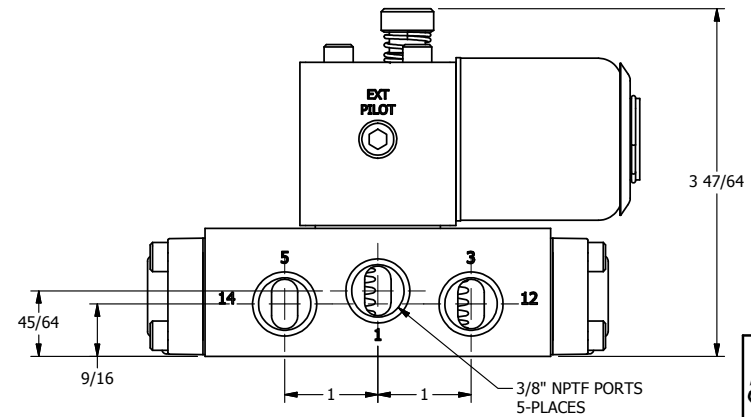

4

3

2

1

1/2" NPT CONDUIT CONNECTION

3/8" NPTF PORTS 5-PLACES

AAA
PRODUCTS
INTERNATIONAL

AAA PRODUCTS INTERNATIONAL
7114 Harry Hines Blvd
Dallas, TX 75235

TITLE: 3/8" SIDE PORT, SNGL SOL, 2 POS,
SPRING RTRN, EXPL PROOF,
LCKNG OVRD

DRAWING NO.:
DIM_SO3XO

THE INFORMATION CONTAINED WITHIN THIS DOCUMENT IS PROPRIETARY TO AAA PRODUCTS AND MAY NOT BE DISCLOSED WITHOUT PRIOR WRITTEN CONSENT