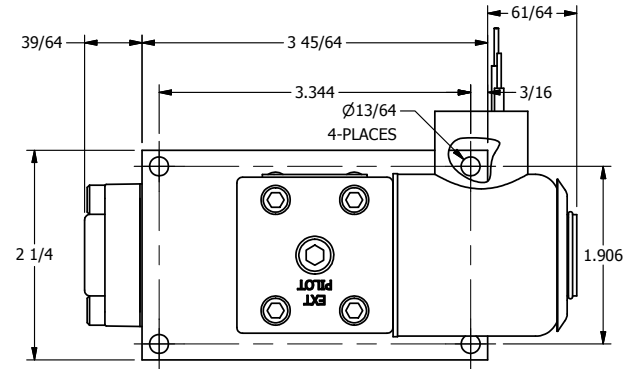

4

3

2

1

1/2" NPT CONDUIT CONNECTION

3/8" NPTF PORTS 5-PLACES

AAA
PRODUCTS
INTERNATIONAL

AAA PRODUCTS INTERNATIONAL
7114 Harry Hines Blvd
Dallas, TX 75235

TITLE: 3/8" SIDE PORT, SNGL SOL, 2 POS,
SPRING RTRN, EXPL PROOF

DRAWING NO.:
DIM_S03X

THE INFORMATION CONTAINED WITHIN THIS DOCUMENT IS PROPRIETARY TO AAA PRODUCTS AND MAY NOT BE DISCLOSED WITHOUT PRIOR WRITTEN CONSENT