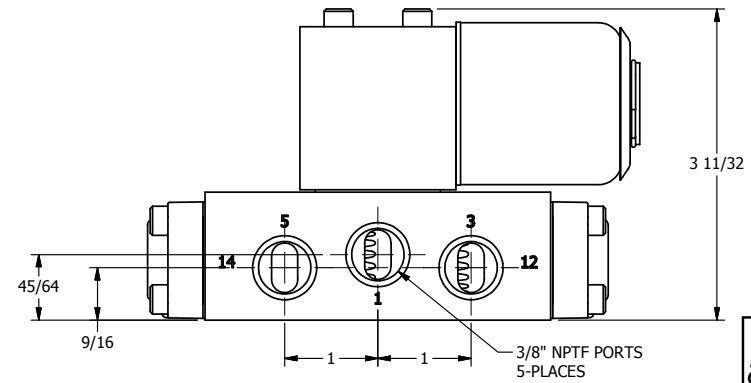

4

3

2

1

1/2" NPT CONDUIT CONNECTION

3/8" NPTF PORTS 5-PLACES

AAA
PRODUCTS
INTERNATIONAL

AAA PRODUCTS INTERNATIONAL
7114 Harry Hines Blvd
Dallas, TX 75235

TITLE: 3/8" SIDE PORT, SNGL SOL, 2 POS,
SPRING RTRN, EXPL PROOF

DRAWING NO.:
DIM_S03X

THE INFORMATION CONTAINED WITHIN THIS DOCUMENT IS PROPRIETARY TO AAA PRODUCTS AND MAY NOT BE DISCLOSED WITHOUT PRIOR WRITTEN CONSENT