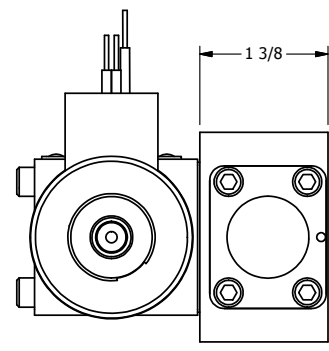

4

3

2

1

1/2" NPT CONDUIT CONNECTION

3/8" NPTF PORTS 5-PLACES

AAA
PRODUCTS
INTERNATIONAL

AAA PRODUCTS INTERNATIONAL
7114 Harry Hines Blvd
Dallas, TX 75235

TITLE: 3/8" SIDE PORT, SNGL SOL, 2 POS,
SPRING RTRN, EXPL PROOF

DRAWING NO.:
DIM_S03X

THE INFORMATION CONTAINED WITHIN THIS DOCUMENT IS PROPRIETARY TO AAA PRODUCTS AND MAY NOT BE DISCLOSED WITHOUT PRIOR WRITTEN CONSENT