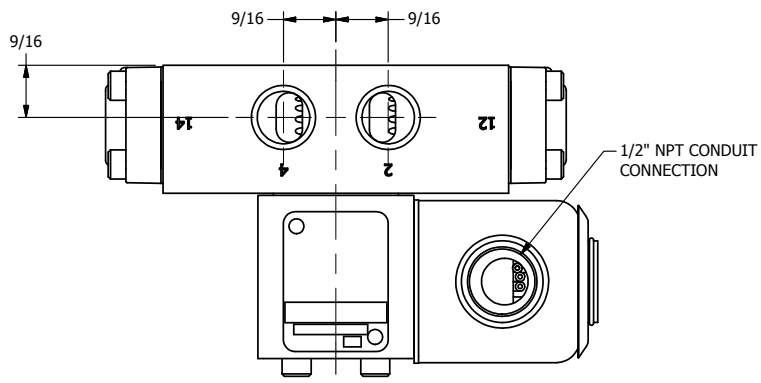

4

3

2

1

1/2" NPT CONDUIT CONNECTION

3/8" NPTF PORTS 5-PLACES

AAA
PRODUCTS
INTERNATIONAL

AAA PRODUCTS INTERNATIONAL
7114 Harry Hines Blvd
Dallas, TX 75235

TITLE: 3/8" SIDE PORT, SNGL SOL, 2 POS,
SPRING RTRN, EXPL PROOF

DRAWING NO.:
DIM_S03X

THE INFORMATION CONTAINED WITHIN THIS DOCUMENT IS PROPRIETARY TO AAA PRODUCTS AND MAY NOT BE DISCLOSED WITHOUT PRIOR WRITTEN CONSENT