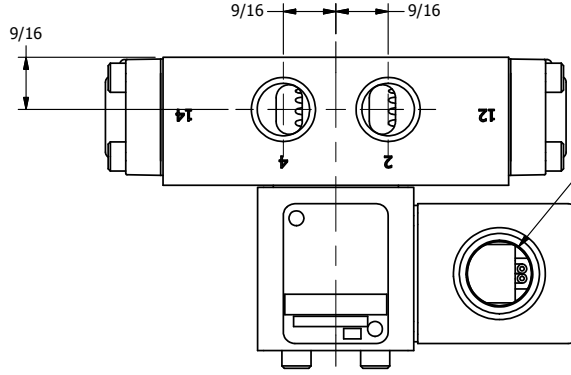

4

3

2

1

1/2" NPT CONDUIT CONNECTION

1/8" NPTF SOLENOID EXHAUST

B

B

A

A

3/8" NPTF PORTS 5-PLACES

AAA
PRODUCTS
INTERNATIONAL

AAA PRODUCTS INTERNATIONAL
7114 Harry Hines Blvd
Dallas, TX 75235

TITLE: 5/8" SIDE PORT, SNGL SOL, 2 POS,
SPRING RTRN, CLASSIC SOL,
1/8" NPTF SOL VENT