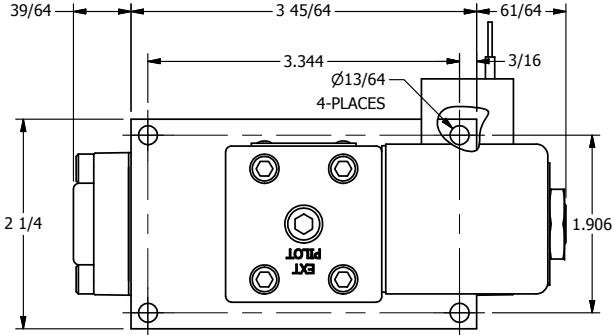

4

3

2

1

1/2" NPT CONDUIT CONNECTION

1/8" NPTF SOLENOID EXHAUST

B

B

A

A

3/8" NPTF PORTS 5-PLACES

AAA
PRODUCTS
INTERNATIONAL

AAA PRODUCTS INTERNATIONAL
7114 Harry Hines Blvd
Dallas, TX 75235

TITLE: 5/8" SIDE PORT, SNGL SOL, 2 POS,
SPRING RTRN, CLASSIC SOL,
1/8" NPTF SOL VENT