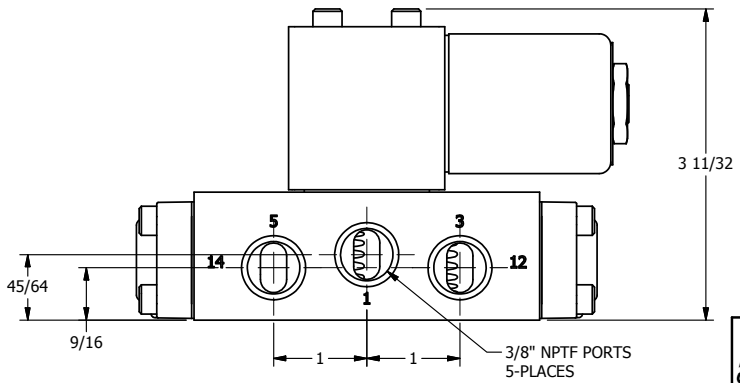

4

3

2

1

1/2" NPT CONDUIT CONNECTION

1/8" NPTF SOLENOID EXHAUST

B

B

A

A

3/8" NPTF PORTS 5-PLACES

AAA
PRODUCTS
INTERNATIONAL

AAA PRODUCTS INTERNATIONAL
7114 Harry Hines Blvd
Dallas, TX 75235

TITLE: 5/8" SIDE PORT, SNGL SOL, 2 POS,
SPRING RTRN, CLASSIC SOL,
1/8" NPTF SOL VENT