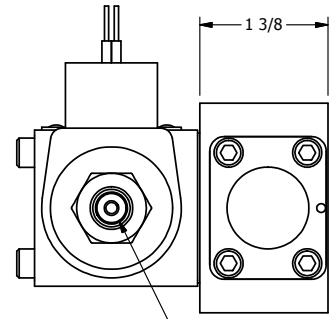

4

3

2

1

1/2" NPT CONDUIT CONNECTION

1/8" NPTF SOLENOID EXHAUST

B

B

A

A

3/8" NPTF PORTS 5-PLACES

AAA
PRODUCTS
INTERNATIONAL

AAA PRODUCTS INTERNATIONAL
7114 Harry Hines Blvd
Dallas, TX 75235

TITLE: 5/8" SIDE PORT, SNGL SOL, 2 POS,
SPRING RTRN, CLASSIC SOL,
1/8" NPTF SOL VENT