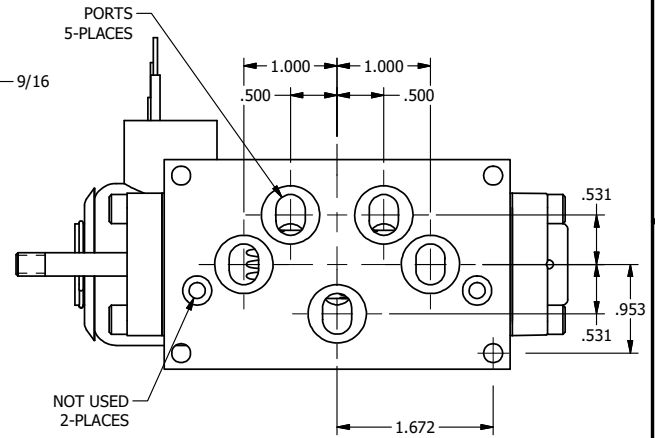

4

3

2

1

B

B

A

A

AAA
PRODUCTS
INTERNATIONAL

**AAA PRODUCTS
INTERNATIONAL**
7114 Harry Hines Blvd
Dallas, TX 75235

TITLE: 3/8" SUBPLATE, SNGL SOL, 2 POS,
SPRING RTRN, EXPL PROOF,
THREADED INDICATOR PIN

DRAWING NO.:
DIM_SO3PXK

4

3

2

THE INFORMATION CONTAINED WITHIN THIS DOCUMENT IS PROPRIETARY TO AAA PRODUCTS AND MAY NOT BE DISCLOSED WITHOUT PRIOR WRITTEN CONSENT