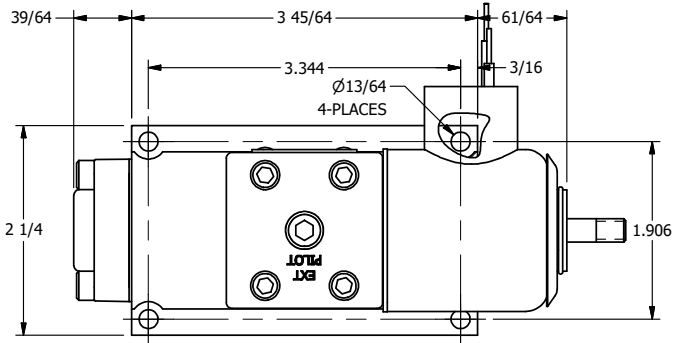

4

3

2

1

B

B

A

A

AAA
PRODUCTS
INTERNATIONAL

**AAA PRODUCTS
INTERNATIONAL**
7114 Harry Hines Blvd
Dallas, TX 75235

TITLE: 3/8" SUBPLATE, SNGL SOL, 2 POS,
SPRING RTRN, EXPL PROOF,
THREADED INDICATOR PIN

DRAWING NO.:
DIM_SO3PXK

4

3

2

THE INFORMATION CONTAINED WITHIN THIS DOCUMENT IS PROPRIETARY TO AAA PRODUCTS AND MAY NOT BE DISCLOSED WITHOUT PRIOR WRITTEN CONSENT