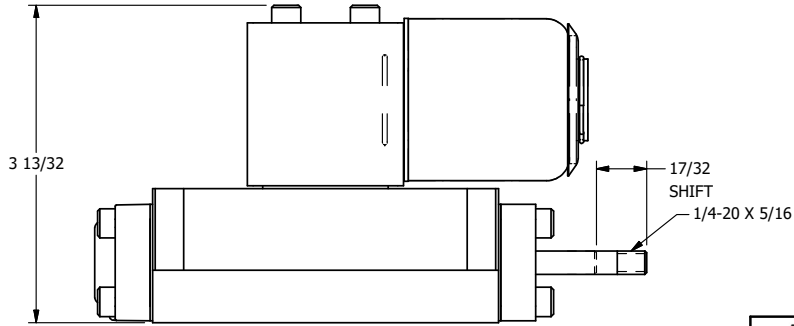

AAA
PRODUCTS
INTERNATIONAL

**AAA PRODUCTS
INTERNATIONAL**
7114 Harry Hines Blvd
Dallas, TX 75235

TITLE: 3/8" SUBPLATE, SNGL SOL, 2 POS,
SPRING RTRN, EXPL PROOF,
THREADED INDICATOR PIN

DRAWING NO.:
DIM_SO3PXK