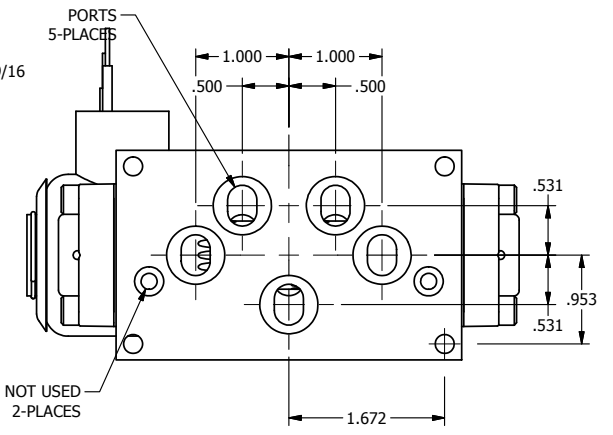

4

3

2

1

B

B

A

A

AAA
PRODUCTS
INTERNATIONAL

**AAA PRODUCTS
INTERNATIONAL**
7114 Harry Hines Blvd
Dallas, TX 75235

TITLE $3/8$ " SUBPLATE, SNGL SOL, 2 POS,
SPRING RTRN, EXPL PROOF

DRAWING NO.:
DIM_S03PX

4

3

2

1

THE INFORMATION CONTAINED WITHIN THIS DOCUMENT IS PROPRIETARY TO AAA PRODUCTS AND MAY NOT BE DISCLOSED WITHOUT PRIOR WRITTEN CONSENT