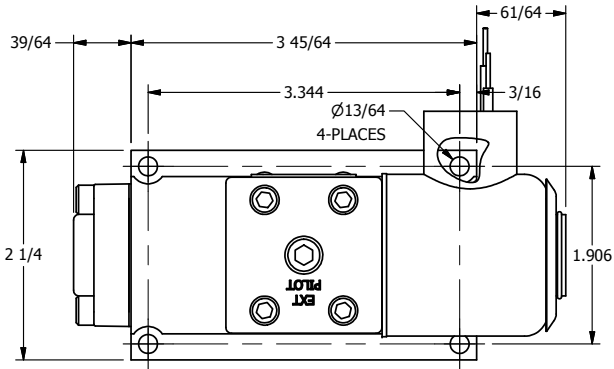

4

3

2

1

B

B

A

A

AAA
PRODUCTS
INTERNATIONAL

**AAA PRODUCTS
INTERNATIONAL**
7114 Harry Hines Blvd
Dallas, TX 75235

TITLE $3/8$ " SUBPLATE, SNGL SOL, 2 POS,
SPRING RTRN, EXPL PROOF

DRAWING NO.:
DIM_S03PX

4

3

2

1