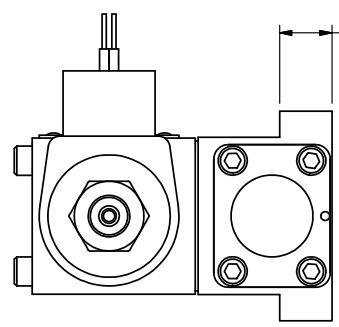

1/2" NPT CONDUIT CONNECTION

AAA
PRODUCTS
INTERNATIONAL

**AAA PRODUCTS
INTERNATIONAL**
7114 Harry Hines Blvd
Dallas, TX 75235

TITLE **5/8" SUBPLATE, SNGL SOL, 2 POS,
SPRING RTRN, CLASSIC SOL,
HIGH PSI SOL**