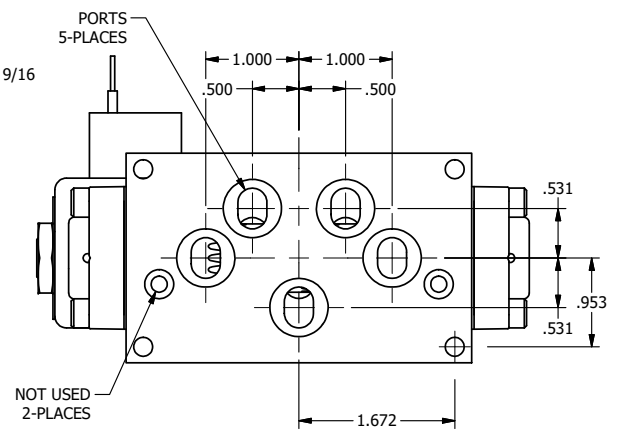

1/2" NPT CONDUIT CONNECTION

AAA
PRODUCTS
INTERNATIONAL

**AAA PRODUCTS
INTERNATIONAL**
7114 Harry Hines Blvd
Dallas, TX 75235

TITLE **5/8" SUBPLATE, SNGL SOL, 2 POS,
SPRING RTRN, CLASSIC SOL,
HIGH PSI SOL**