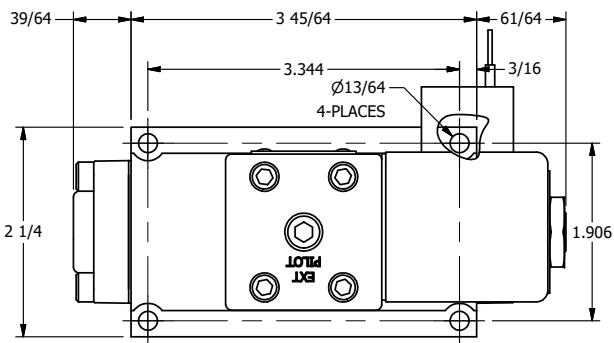

1/2" NPT CONDUIT CONNECTION

AAA
PRODUCTS
INTERNATIONAL

**AAA PRODUCTS
INTERNATIONAL**
7114 Harry Hines Blvd
Dallas, TX 75235

TITLE **5/8" SUBPLATE, SNGL SOL, 2 POS,
SPRING RTRN, CLASSIC SOL,
HIGH PSI SOL**

DRAWING NO.:
DIM_SO3PV

THE INFORMATION CONTAINED WITHIN THIS DOCUMENT IS PROPRIETARY TO AAA PRODUCTS AND MAY NOT BE DISCLOSED WITHOUT PRIOR WRITTEN CONSENT

4

3

2

1

A

A