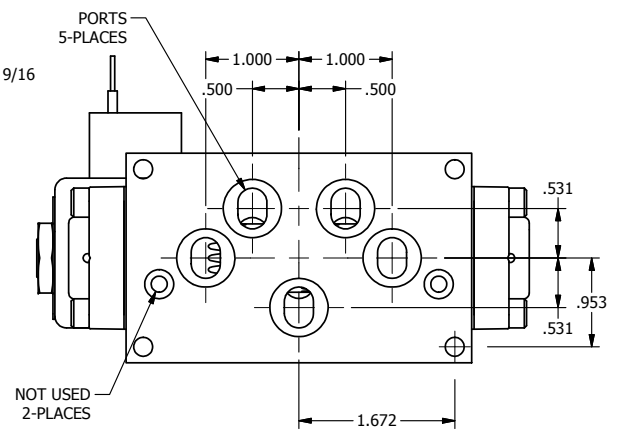

4

3

2

1

B

B

A

A

4

3

2

1

A

A

AAA
PRODUCTS
INTERNATIONAL

AAA PRODUCTS INTERNATIONAL
7114 Harry Hines Blvd
Dallas, TX 75235

TITLE **5/8" SUBPLATE, SNGL SOL, 2 POS, SPRING RTRN, CLASSIC SOL, 1/8" NPTF SOL VENT**

DRAWING NO.: **DIM_SO3PT**

THE INFORMATION CONTAINED WITHIN THIS DOCUMENT IS PROPRIETARY TO AAA PRODUCTS AND MAY NOT BE DISCLOSED WITHOUT PRIOR WRITTEN CONSENT