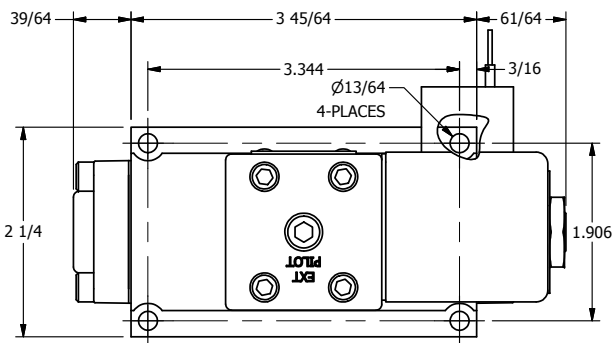

4

3

2

1

B

B

A

A

4

3

2

1

A

A

AAA
PRODUCTS
INTERNATIONAL

AAA PRODUCTS INTERNATIONAL
7114 Harry Hines Blvd
Dallas, TX 75235

TITLE **5/8" SUBPLATE, SNGL SOL, 2 POS, SPRING RTRN, CLASSIC SOL, 1/8" NPTF SOL VENT**

DRAWING NO.: **DIM_SO3PT**

THE INFORMATION CONTAINED WITHIN THIS DOCUMENT IS PROPRIETARY TO AAA PRODUCTS AND MAY NOT BE DISCLOSED WITHOUT PRIOR WRITTEN CONSENT