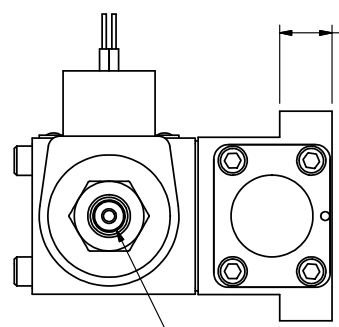

4

3

2

1

B

B

A

A

4

3

2

1

A

A

AAA
PRODUCTS
INTERNATIONAL

AAA PRODUCTS INTERNATIONAL
7114 Harry Hines Blvd
Dallas, TX 75235

TITLE **5/8" SUBPLATE, SNGL SOL, 2 POS, SPRING RTRN, CLASSIC SOL, 1/8" NPTF SOL VENT**

DRAWING NO.: **DIM_SO3PT**

THE INFORMATION CONTAINED WITHIN THIS DOCUMENT IS PROPRIETARY TO AAA PRODUCTS AND MAY NOT BE DISCLOSED WITHOUT PRIOR WRITTEN CONSENT