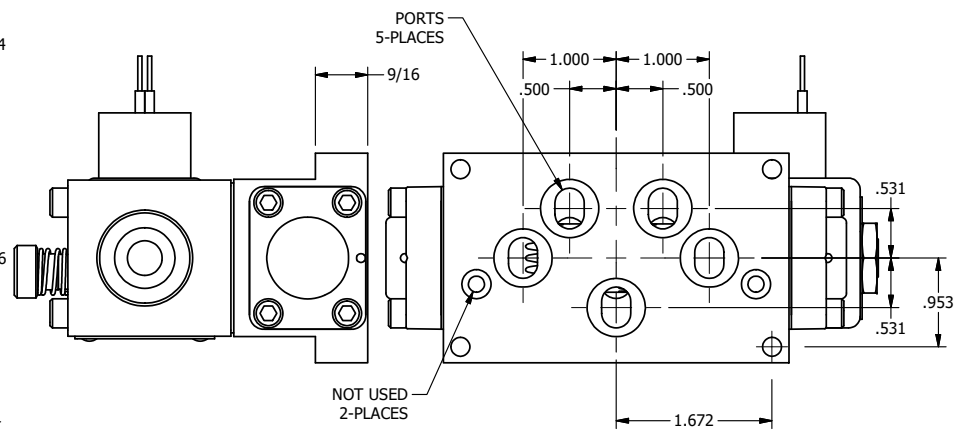

4

3

2

1

B

B

A

A

A

A

4

3

2

1

AAA
PRODUCTS
INTERNATIONAL

**AAA PRODUCTS
INTERNATIONAL**
7114 Harry Hines Blvd
Dallas, TX 75235

TITLE **5/8" SUBPLATE, SNGL SOL, 2 POS,
SPRING RTRN, CLASSIC SOL,
LCKNG OVRD, EXT PILOT**

DRAWING NO.:
DIM_SO3POZ

THE INFORMATION CONTAINED WITHIN THIS DOCUMENT IS PROPRIETARY TO AAA PRODUCTS AND MAY NOT BE DISCLOSED WITHOUT PRIOR WRITTEN CONSENT