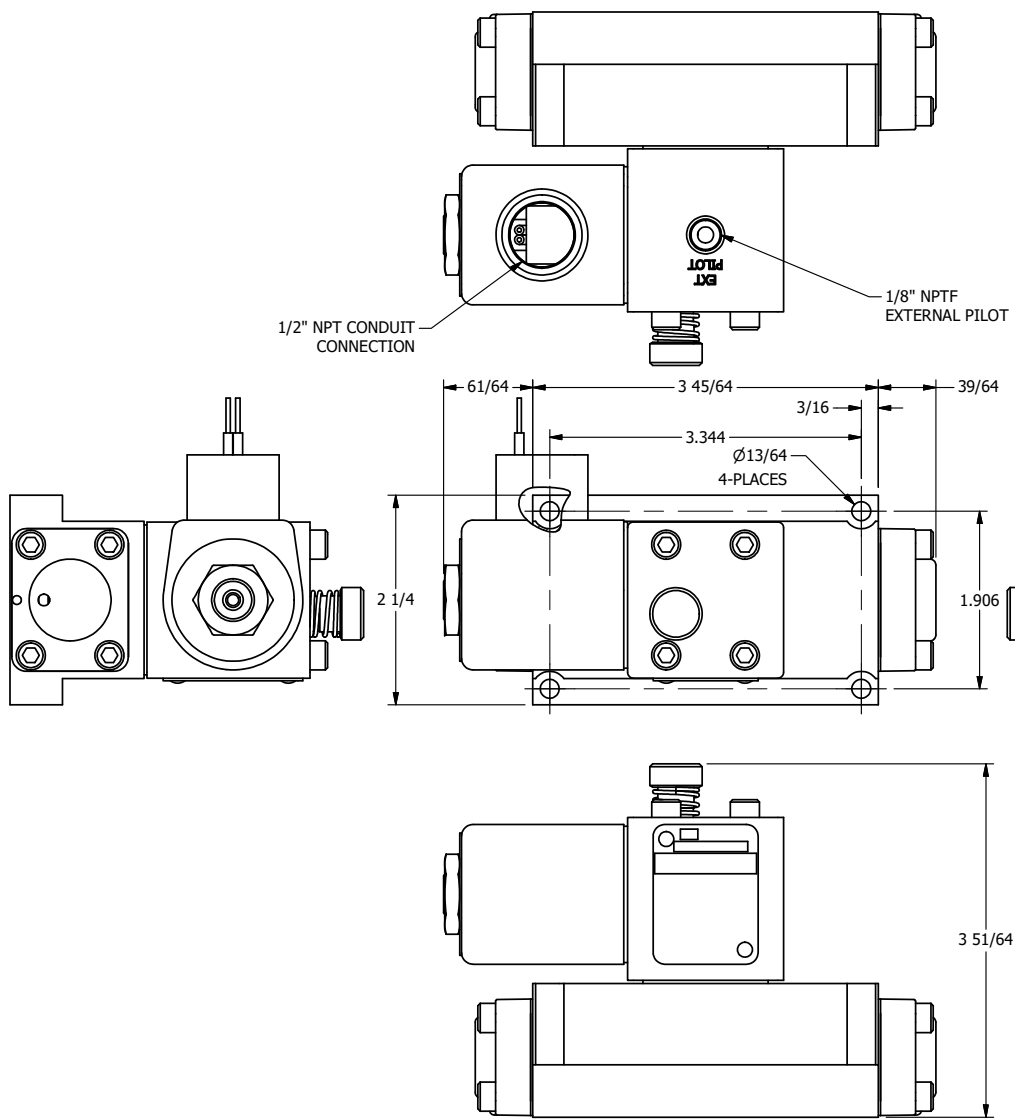

4

3

2

1

B

B

A

A

A

A

4

3

2

1

AAA
PRODUCTS
INTERNATIONAL

**AAA PRODUCTS
INTERNATIONAL**
7114 Harry Hines Blvd
Dallas, TX 75235

TITLE **5/8" SUBPLATE, SNGL SOL, 2 POS,
SPRING RTRN, CLASSIC SOL,
LCKNG OVRD, EXT PILOT**

DRAWING NO.:
DIM_SO3POZ

THE INFORMATION CONTAINED WITHIN THIS DOCUMENT IS PROPRIETARY TO AAA PRODUCTS AND MAY NOT BE DISCLOSED WITHOUT PRIOR WRITTEN CONSENT