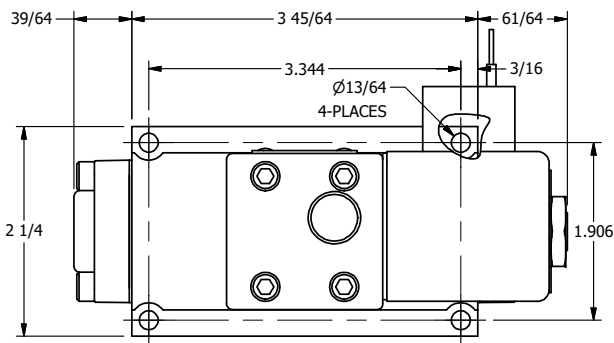

AAA
PRODUCTS
INTERNATIONAL

**AAA PRODUCTS
INTERNATIONAL**
7114 Harry Hines Blvd
Dallas, TX 75235

TITLE 3/8" SUBPLATE, SNGL SOL, 2 POS,
SPRING RTRN, CLASSIC SOL,
LCKNG OVRD, TAPPED VENT

DRAWING NO.:
DIM_SO3POT