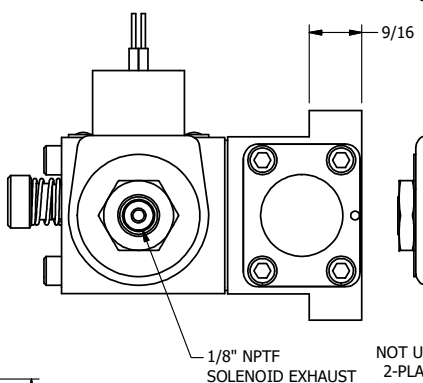

AAA
PRODUCTS
INTERNATIONAL

**AAA PRODUCTS
INTERNATIONAL**
7114 Harry Hines Blvd
Dallas, TX 75235

TITLE 3/8" SUBPLATE, SNGL SOL, 2 POS,
SPRING RTRN, CLASSIC SOL,
LCKNG OVRD, TAPPED VENT

DRAWING NO.:
DIM_SO3POT