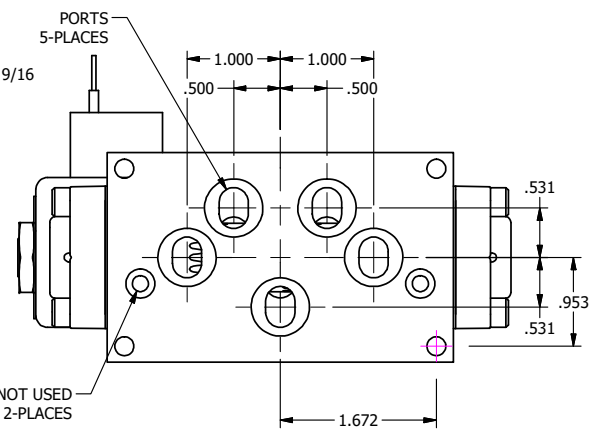

AAA
PRODUCTS
INTERNATIONAL

**AAA PRODUCTS
INTERNATIONAL**
7114 Harry Hines Blvd
Dallas, TX 75235

TITLE 3/8" SUBPLATE, SNGL SOL, 2 POS,
SPRING RTRN, CLASSIC SOL,
LCKNG OVRD, TAPPED VENT

DRAWING NO.:
DIM_SO3POT