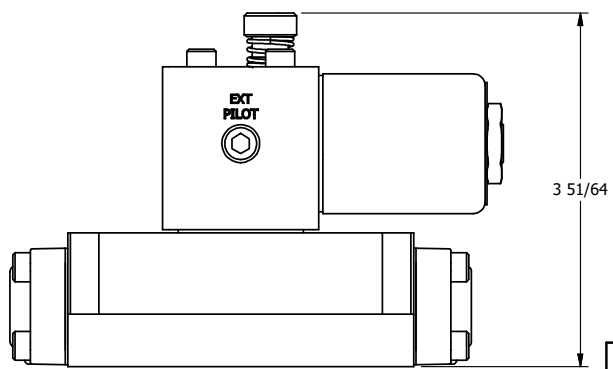

AAA
PRODUCTS
INTERNATIONAL

**AAA PRODUCTS
INTERNATIONAL**
7114 Harry Hines Blvd
Dallas, TX 75235

TITLE 3/8" SUBPLATE, SNGL SOL, 2 POS,
SPRING RTRN, CLASSIC SOL,
LCKNG OVRD, TAPPED VENT

DRAWING NO.:
DIM_SO3POT