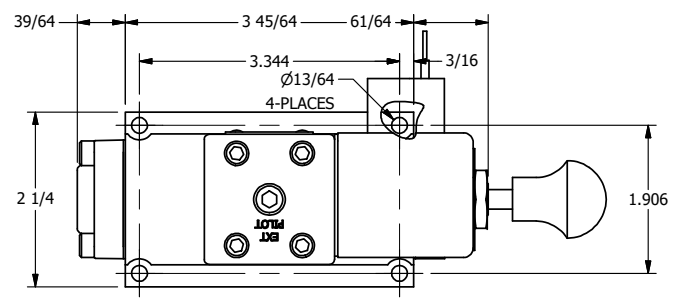

4

3

2

1

4

3

2

**AAA**  
PRODUCTS  
INTERNATIONAL

**AAA PRODUCTS  
INTERNATIONAL**  
7114 Harry Hines Blvd  
Dallas, TX 75235

TITLE: 3/8" SUBPLATE, SNGL SOL, 2 POS,  
SPRING RTRN, CLASSIC SOL,  
MAN SPL OVRD

DRAWING NO.:  
DIM\_SO3POS

THE INFORMATION CONTAINED WITHIN THIS DOCUMENT IS PROPRIETARY TO AAA PRODUCTS AND MAY NOT BE DISCLOSED WITHOUT PRIOR WRITTEN CONSENT