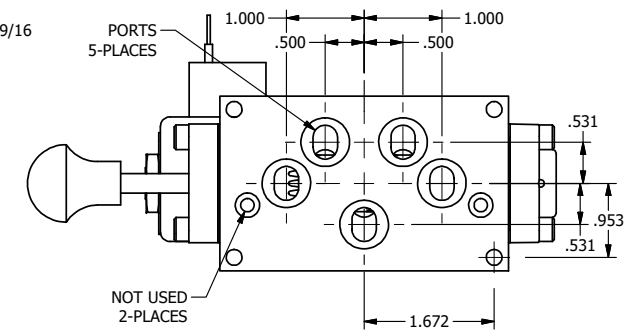

4

3

2

1

4

3

2

**AAA**  
PRODUCTS  
INTERNATIONAL

**AAA PRODUCTS  
INTERNATIONAL**  
7114 Harry Hines Blvd  
Dallas, TX 75235

TITLE: 3/8" SUBPLATE, SNGL SOL, 2 POS,  
SPRING RTRN, CLASSIC SOL,  
MAN SPL OVRD

DRAWING NO.:  
DIM\_SO3POS

THE INFORMATION CONTAINED WITHIN THIS DOCUMENT IS PROPRIETARY TO AAA PRODUCTS AND MAY NOT BE DISCLOSED WITHOUT PRIOR WRITTEN CONSENT