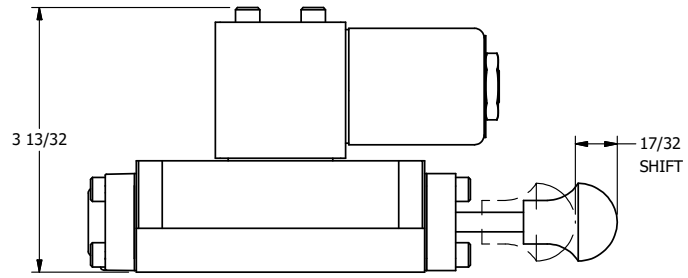

4

3

2

1

4

3

2

AAA
PRODUCTS
INTERNATIONAL

**AAA PRODUCTS
INTERNATIONAL**
7114 Harry Hines Blvd
Dallas, TX 75235

TITLE: 3/8" SUBPLATE, SNGL SOL, 2 POS,
SPRING RTRN, CLASSIC SOL,
MAN SPL OVRD

DRAWING NO.:
DIM_SO3POS

THE INFORMATION CONTAINED WITHIN THIS DOCUMENT IS PROPRIETARY TO AAA PRODUCTS AND MAY NOT BE DISCLOSED WITHOUT PRIOR WRITTEN CONSENT