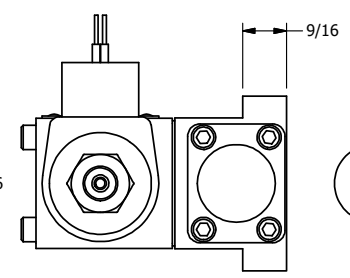

4

3

2

1

4

3

2

**AAA**  
PRODUCTS  
INTERNATIONAL

**AAA PRODUCTS  
INTERNATIONAL**  
7114 Harry Hines Blvd  
Dallas, TX 75235

TITLE: 3/8" SUBPLATE, SNGL SOL, 2 POS,  
SPRING RTRN, CLASSIC SOL,  
MAN SPL OVRD

DRAWING NO.:  
DIM\_SO3POS

THE INFORMATION CONTAINED WITHIN THIS DOCUMENT IS PROPRIETARY TO AAA PRODUCTS AND MAY NOT BE DISCLOSED WITHOUT PRIOR WRITTEN CONSENT