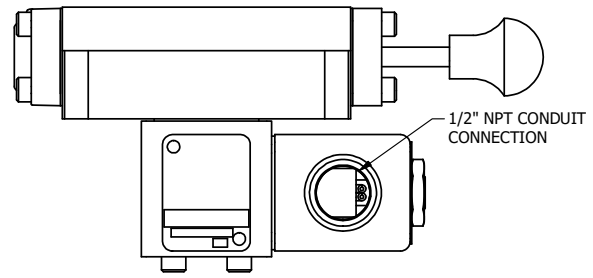

4

3

2

1

4

3

2

**AAA**  
PRODUCTS  
INTERNATIONAL

**AAA PRODUCTS  
INTERNATIONAL**  
7114 Harry Hines Blvd  
Dallas, TX 75235

TITLE: 3/8" SUBPLATE, SNGL SOL, 2 POS,  
SPRING RTRN, CLASSIC SOL,  
MAN SPL OVRD

DRAWING NO.:  
DIM\_SO3POS

THE INFORMATION CONTAINED WITHIN THIS DOCUMENT IS PROPRIETARY TO AAA PRODUCTS AND MAY NOT BE DISCLOSED WITHOUT PRIOR WRITTEN CONSENT