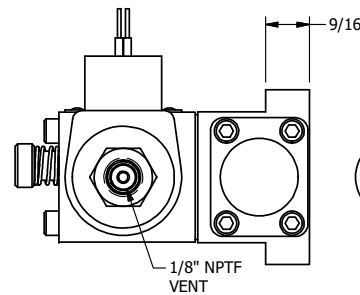

4

3

2

1

AAA
PRODUCTS
INTERNATIONAL

**AAA PRODUCTS
INTERNATIONAL**
7114 Harry Hines Blvd
Dallas, TX 75235

TITLE 3/8" SUBPLATE, SNGL SOL, 2 POS,
SPR RTRN, CLASSIC SOL,
PUSH OVRD, TAPD VENT, SPL OVRD

DRAWING NO.:
DIM_SO3POPTOS