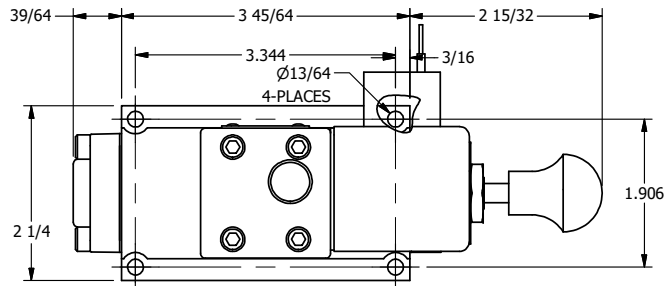

4

3

2

1

AAA
PRODUCTS
INTERNATIONAL

**AAA PRODUCTS
INTERNATIONAL**
7114 Harry Hines Blvd
Dallas, TX 75235

TITLE 3/8" SUBPLATE, SNGL SOL, 2 POS,
SPR RTRN, CLASSIC SOL,
PUSH OVRD, TAPD VENT, SPL OVRD

DRAWING NO.:
DIM_SO3POPTOS