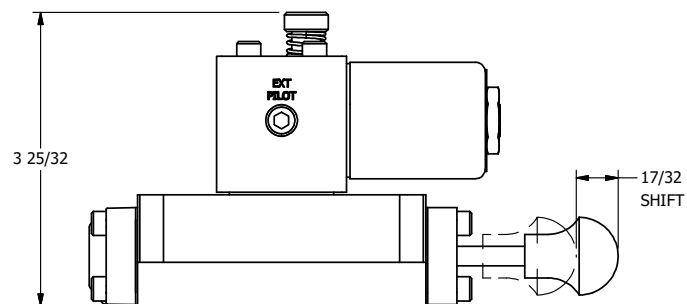

4

3

2

1

AAA
PRODUCTS
INTERNATIONAL

**AAA PRODUCTS
INTERNATIONAL**
7114 Harry Hines Blvd
Dallas, TX 75235

TITLE 3/8" SUBPLATE, SNGL SOL, 2 POS,
SPR RTRN, CLASSIC SOL,
PUSH OVRD, TAPD VENT, SPL OVRD

DRAWING NO.:
DIM_SO3POPTOS