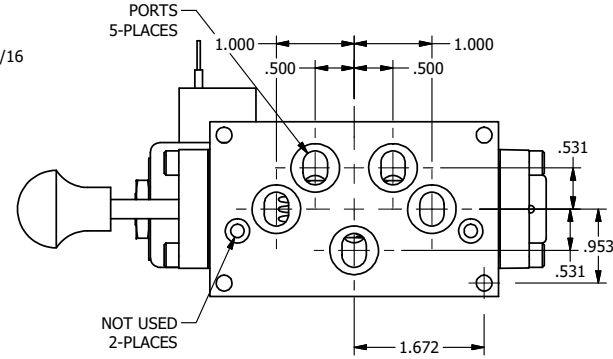

4

3

2

1

AAA
PRODUCTS
INTERNATIONAL

**AAA PRODUCTS
INTERNATIONAL**
7114 Harry Hines Blvd
Dallas, TX 75235

TITLE 3/8" SUBPLATE, SNGL SOL, 2 POS,
SPR RTRN, CLASSIC SOL,
PUSH OVRD, TAPD VENT, SPL OVRD

DRAWING NO.:
DIM_SO3POPTOS