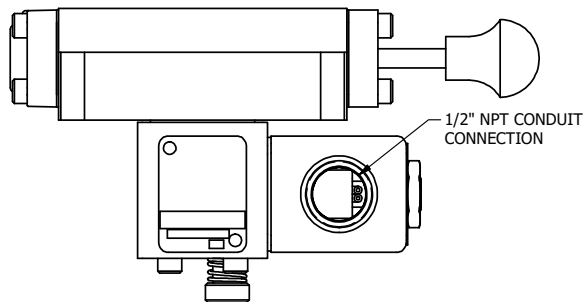

4

3

2

1

AAA
PRODUCTS
INTERNATIONAL

**AAA PRODUCTS
INTERNATIONAL**
7114 Harry Hines Blvd
Dallas, TX 75235

TITLE 3/8" SUBPLATE, SNGL SOL, 2 POS,
SPR RTRN, CLASSIC SOL,
PUSH OVRD, TAPD VENT, SPL OVRD

DRAWING NO.:
DIM_SO3POPTOS