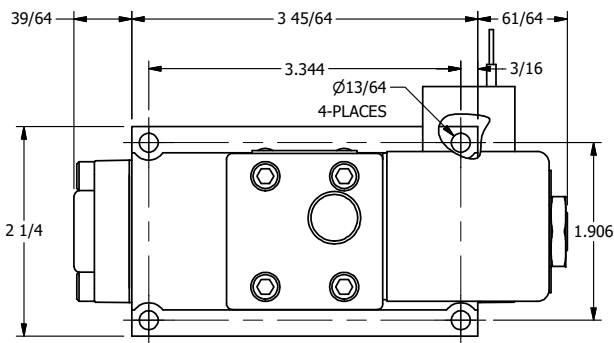

1/2" NPT CONDUIT CONNECTION

1/8" NPTF SOLENOID EXHAUST

PORTS 5-PLACES

NOT USED 2-PLACES

3 25/32

AAA PRODUCTS INTERNATIONAL
7114 Harry Hines Blvd
Dallas, TX 75235

TITLE 3/8" SUBPLATE, SNGL SOL, 2 POS,
SPRING RTRN, CLASSIC SOL,
PUSH OVRD, TAPPED VENT