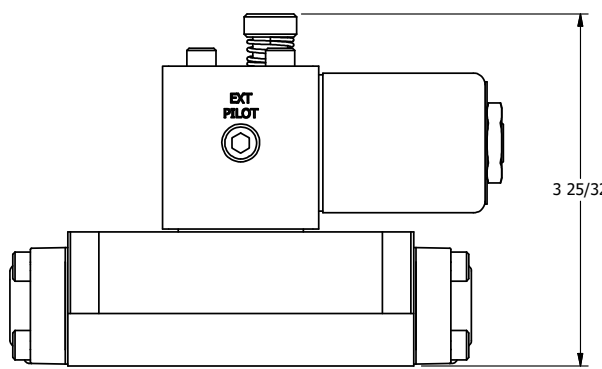

1/2" NPT CONDUIT CONNECTION

1/8" NPTF SOLENOID EXHAUST

PORTS 5-PLACES

NOT USED 2-PLACES

3 25/32

AAA PRODUCTS INTERNATIONAL
7114 Harry Hines Blvd
Dallas, TX 75235

TITLE 3/8" SUBPLATE, SNGL SOL, 2 POS,
SPRING RTRN, CLASSIC SOL,
PUSH OVRD, TAPPED VENT

DRAWING NO.: DIM_SO3POPT

THE INFORMATION CONTAINED WITHIN THIS DOCUMENT IS PROPRIETARY TO AAA PRODUCTS AND MAY NOT BE DISCLOSED WITHOUT PRIOR WRITTEN CONSENT

4

3

2

1