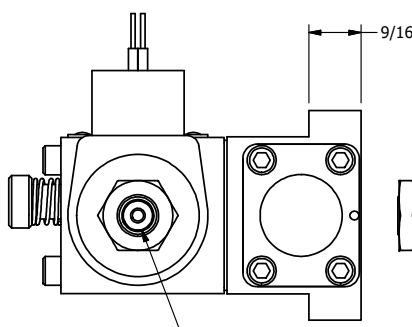

1/2" NPT CONDUIT CONNECTION

1/8" NPTF SOLENOID EXHAUST

PORTS 5-PLACES

NOT USED 2-PLACES

3 25/32

AAA PRODUCTS INTERNATIONAL
7114 Harry Hines Blvd
Dallas, TX 75235

TITLE 3/8" SUBPLATE, SNGL SOL, 2 POS,
SPRING RTRN, CLASSIC SOL,
PUSH OVRD, TAPPED VENT