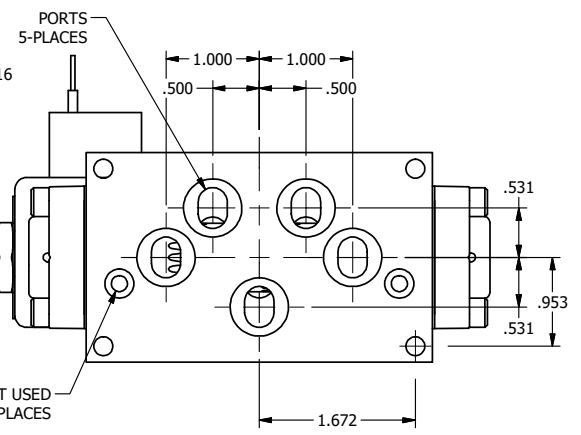

1/2" NPT CONDUIT CONNECTION

1/8" NPTF SOLENOID EXHAUST

PORTS 5-PLACES

NOT USED 2-PLACES

3 25/32

AAA PRODUCTS INTERNATIONAL
7114 Harry Hines Blvd
Dallas, TX 75235

TITLE 3/8" SUBPLATE, SNGL SOL, 2 POS,
SPRING RTRN, CLASSIC SOL,
PUSH OVRD, TAPPED VENT