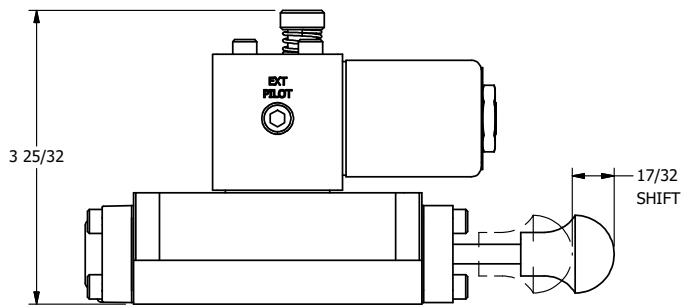

4

3

2

1

**AAA**  
PRODUCTS  
INTERNATIONAL

**AAA PRODUCTS  
INTERNATIONAL**  
7114 Harry Hines Blvd  
Dallas, TX 75235

TITLE 3/8" SUBPLATE, SNGL SOL, 2 POS,  
SPRING RTRN, CLASSIC SOL,  
PUSH OVRD, SPL OVRD

DRAWING NO.:  
DIM\_S03POPOS

THE INFORMATION CONTAINED WITHIN THIS DOCUMENT IS PROPRIETARY TO AAA PRODUCTS AND MAY NOT BE DISCLOSED WITHOUT PRIOR WRITTEN CONSENT

4

3

2

1

B

B