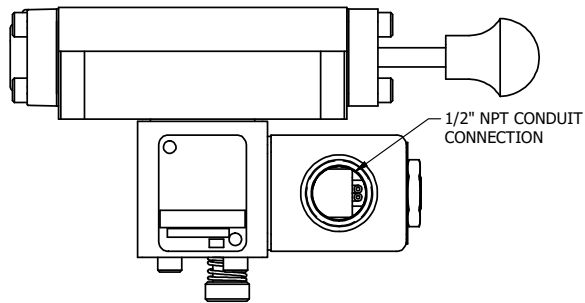

4

3

2

1

**AAA**  
PRODUCTS  
INTERNATIONAL

**AAA PRODUCTS  
INTERNATIONAL**  
7114 Harry Hines Blvd  
Dallas, TX 75235

TITLE 3/8" SUBPLATE, SNGL SOL, 2 POS,  
SPRING RTRN, CLASSIC SOL,  
PUSH OVRD, SPL OVRD

DRAWING NO.:  
DIM\_S03POPOS

THE INFORMATION CONTAINED WITHIN THIS DOCUMENT IS PROPRIETARY TO AAA PRODUCTS AND MAY NOT BE DISCLOSED WITHOUT PRIOR WRITTEN CONSENT

4

3

2

1

B

B