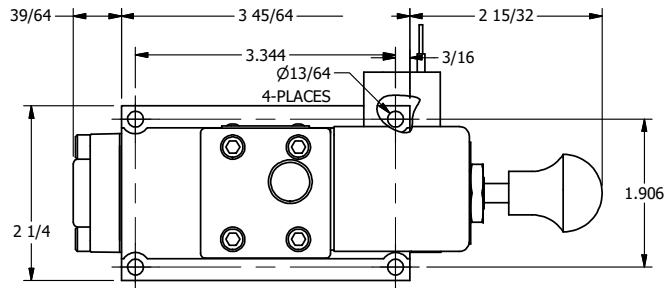

4

3

2

1

**AAA**  
PRODUCTS  
INTERNATIONAL

**AAA PRODUCTS  
INTERNATIONAL**  
7114 Harry Hines Blvd  
Dallas, TX 75235

TITLE 3/8" SUBPLATE, SNGL SOL, 2 POS,  
SPRING RTRN, CLASSIC SOL,  
PUSH OVRD, SPL OVRD

DRAWING NO.:  
DIM\_S03POPOS

THE INFORMATION CONTAINED WITHIN THIS DOCUMENT IS PROPRIETARY TO AAA PRODUCTS AND MAY NOT BE DISCLOSED WITHOUT PRIOR WRITTEN CONSENT

4

3

2

1

B

B