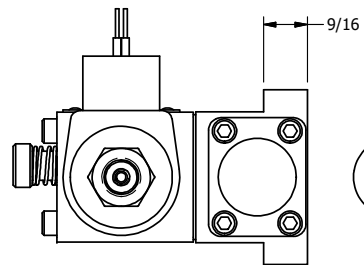

4

3

2

1

**AAA**  
PRODUCTS  
INTERNATIONAL

**AAA PRODUCTS  
INTERNATIONAL**  
7114 Harry Hines Blvd  
Dallas, TX 75235

TITLE 3/8" SUBPLATE, SNGL SOL, 2 POS,  
SPRING RTRN, CLASSIC SOL,  
PUSH OVRD, SPL OVRD

DRAWING NO.:  
DIM\_S03POPOS

THE INFORMATION CONTAINED WITHIN THIS DOCUMENT IS PROPRIETARY TO AAA PRODUCTS AND MAY NOT BE DISCLOSED WITHOUT PRIOR WRITTEN CONSENT

4

3

2

1

B

B