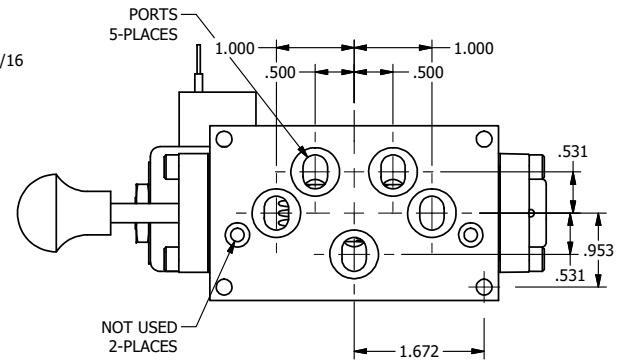

4

3

2

1

**AAA**  
PRODUCTS  
INTERNATIONAL

**AAA PRODUCTS  
INTERNATIONAL**  
7114 Harry Hines Blvd  
Dallas, TX 75235

TITLE 3/8" SUBPLATE, SNGL SOL, 2 POS,  
SPRING RTRN, CLASSIC SOL,  
PUSH OVRD, SPL OVRD

DRAWING NO.:  
DIM\_S03POPOS

THE INFORMATION CONTAINED WITHIN THIS DOCUMENT IS PROPRIETARY TO AAA PRODUCTS AND MAY NOT BE DISCLOSED WITHOUT PRIOR WRITTEN CONSENT

4

3

2

1

B

B