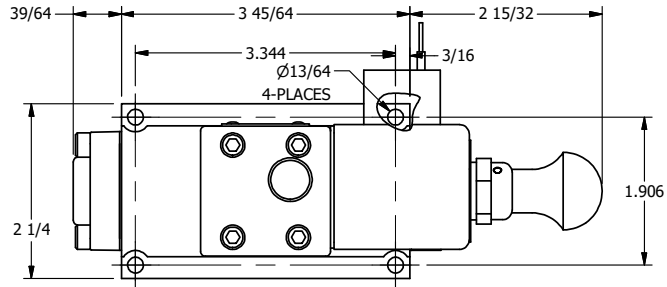

4

3

2

1

AAA
PRODUCTS
INTERNATIONAL

**AAA PRODUCTS
INTERNATIONAL**
7114 Harry Hines Blvd
Dallas, TX 75235

TITLE 3/8" SUBPLATE, SNGL SOL, 2 POS,
SPRING RTRN, CLASSIC SOL,
PUSH OVRD, EXCLDR, SPL OVRD

DRAWING NO.:
DIM_SO3POPLOS