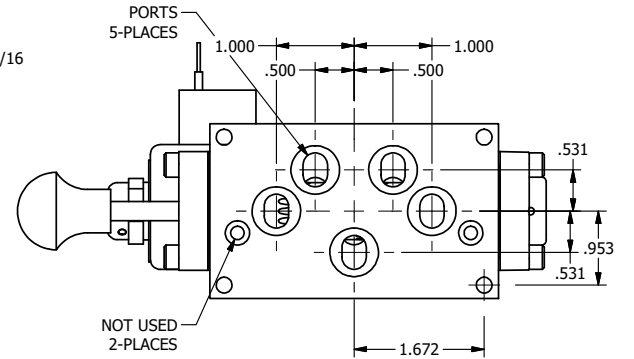

4

3

2

1

AAA
PRODUCTS
INTERNATIONAL

**AAA PRODUCTS
INTERNATIONAL**
7114 Harry Hines Blvd
Dallas, TX 75235

TITLE 3/8" SUBPLATE, SNGL SOL, 2 POS,
SPRING RTRN, CLASSIC SOL,
PUSH OVRD, EXCLDR, SPL OVRD

DRAWING NO.:
DIM_SO3POPLOS