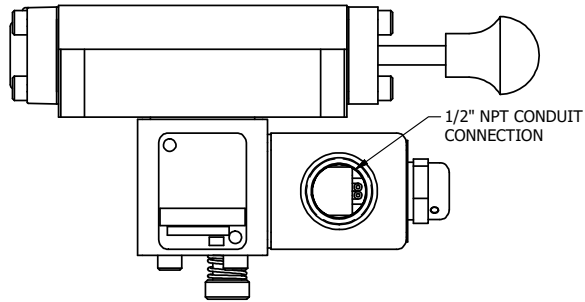

4

3

2

1

AAA
PRODUCTS
INTERNATIONAL

**AAA PRODUCTS
INTERNATIONAL**
7114 Harry Hines Blvd
Dallas, TX 75235

TITLE 3/8" SUBPLATE, SNGL SOL, 2 POS,
SPRING RTRN, CLASSIC SOL,
PUSH OVRD, EXCLDR, SPL OVRD

DRAWING NO.:
DIM_SO3POPLOS