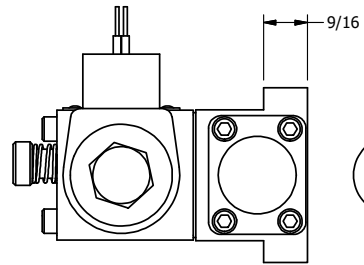

4

3

2

1

AAA
PRODUCTS
INTERNATIONAL

**AAA PRODUCTS
INTERNATIONAL**
7114 Harry Hines Blvd
Dallas, TX 75235

TITLE 3/8" SUBPLATE, SNGL SOL, 2 POS,
SPRING RTRN, CLASSIC SOL,
PUSH OVRD, EXCLDR, SPL OVRD

DRAWING NO.:
DIM_SO3POPLOS