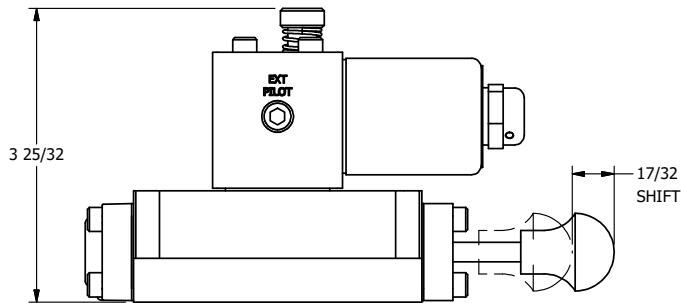

4

3

2

1

AAA
PRODUCTS
INTERNATIONAL

**AAA PRODUCTS
INTERNATIONAL**
7114 Harry Hines Blvd
Dallas, TX 75235

TITLE 3/8" SUBPLATE, SNGL SOL, 2 POS,
SPRING RTRN, CLASSIC SOL,
PUSH OVRD, EXCLDR, SPL OVRD

DRAWING NO.:
DIM_SO3POPLOS