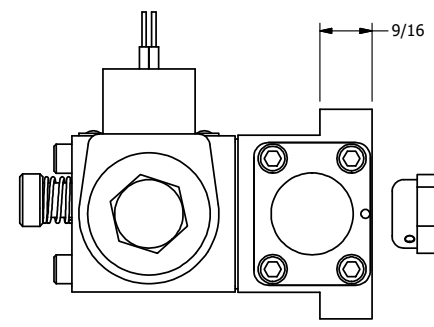

4

3

2

1

B

B

A

A

4

3

2

AAA
PRODUCTS
INTERNATIONAL

AAA PRODUCTS INTERNATIONAL
7114 Harry Hines Blvd
Dallas, TX 75235

TITLE $3/8$ " SUBPLATE, SNGL SOL, 2 POS,
SPRING RTRN, CLASSIC SOL,
PUSH OVRD, DUST EXCLDR

DRAWING NO.:
DIM_SO3POPL