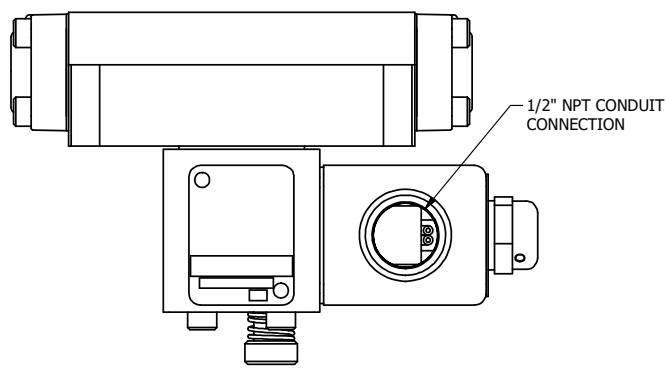

4

3

2

1

B

B

A

A

4

3

2

AAA
PRODUCTS
INTERNATIONAL

AAA PRODUCTS INTERNATIONAL
7114 Harry Hines Blvd
Dallas, TX 75235

TITLE $3/8$ " SUBPLATE, SNGL SOL, 2 POS,
SPRING RTRN, CLASSIC SOL,
PUSH OVRD, DUST EXCLDR

DRAWING NO.:
DIM_SO3POPL

THE INFORMATION CONTAINED WITHIN THIS DOCUMENT IS PROPRIETARY TO AAA PRODUCTS AND MAY NOT BE DISCLOSED WITHOUT PRIOR WRITTEN CONSENT