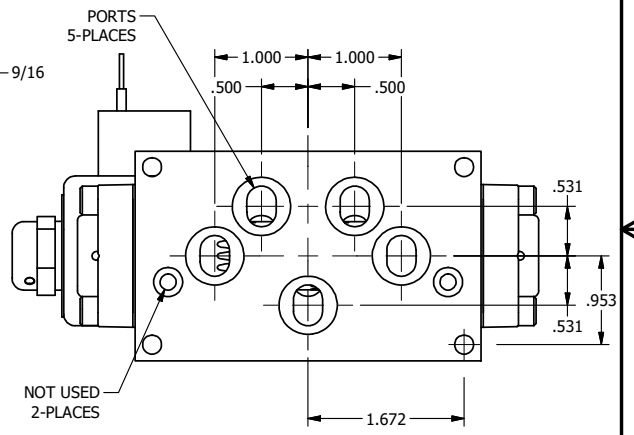

4

3

2

1

B

B

A

A

4

3

2

AAA
PRODUCTS
INTERNATIONAL

AAA PRODUCTS INTERNATIONAL
7114 Harry Hines Blvd
Dallas, TX 75235

TITLE $3/8$ " SUBPLATE, SNGL SOL, 2 POS,
SPRING RTRN, CLASSIC SOL,
PUSH OVRD, DUST EXCLDR

DRAWING NO.:
DIM_SO3POPL

THE INFORMATION CONTAINED WITHIN THIS DOCUMENT IS PROPRIETARY TO AAA PRODUCTS AND MAY NOT BE DISCLOSED WITHOUT PRIOR WRITTEN CONSENT