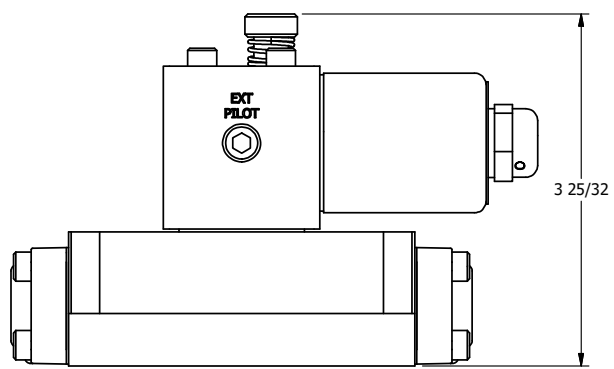

4

3

2

AAA
PRODUCTS
INTERNATIONAL

AAA PRODUCTS INTERNATIONAL
7114 Harry Hines Blvd
Dallas, TX 75235

TITLE $3/8$ " SUBPLATE, SNGL SOL, 2 POS,
SPRING RTRN, CLASSIC SOL,
PUSH OVRD, DUST EXCLDR

DRAWING NO.:
DIM_SO3POPL