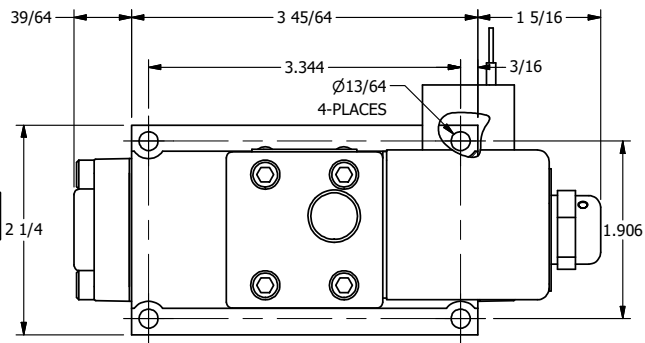

4

3

2

1

B

B

A

A

4

3

2

AAA
PRODUCTS
INTERNATIONAL

AAA PRODUCTS INTERNATIONAL
7114 Harry Hines Blvd
Dallas, TX 75235

TITLE $3/8$ " SUBPLATE, SNGL SOL, 2 POS,
SPRING RTRN, CLASSIC SOL,
PUSH OVRD, DUST EXCLDR

DRAWING NO.:
DIM_SO3POPL

THE INFORMATION CONTAINED WITHIN THIS DOCUMENT IS PROPRIETARY TO AAA PRODUCTS AND MAY NOT BE DISCLOSED WITHOUT PRIOR WRITTEN CONSENT