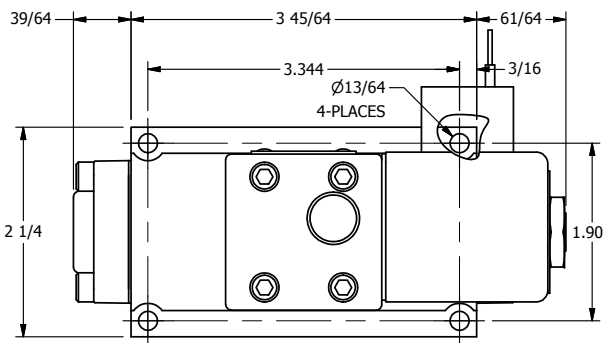

4

3

2

1

B

B

A

A

1/2" NPT CONDUIT CONNECTION

3 25/32

AAA
PRODUCTS
INTERNATIONAL

**AAA PRODUCTS
INTERNATIONAL**
7114 Harry Hines Blvd
Dallas, TX 75235

TITLE **5/8" SUBPLATE, SNGL SOL, 2 POS,
SPRING RTRN, CLASSIC SOL,
PUSH OVRD**

DRAWING NO.:
DIM_SO3POP

THE INFORMATION CONTAINED WITHIN THIS DOCUMENT IS PROPRIETARY TO AAA PRODUCTS AND MAY NOT BE DISCLOSED WITHOUT PRIOR WRITTEN CONSENT

4

3

2

1