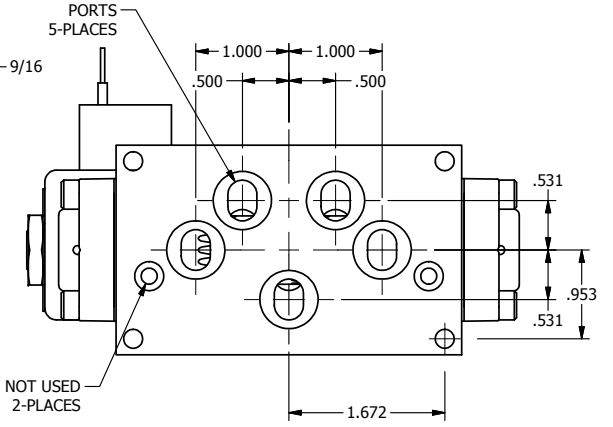

1/2" NPT CONDUIT CONNECTION

3 25/32

AAA
PRODUCTS
INTERNATIONAL

**AAA PRODUCTS
INTERNATIONAL**
7114 Harry Hines Blvd
Dallas, TX 75235

TITLE **5/8" SUBPLATE, SNGL SOL, 2 POS,
SPRING RTRN, CLASSIC SOL,
PUSH OVRD**

DRAWING NO.:
DIM_SO3POP

THE INFORMATION CONTAINED WITHIN THIS DOCUMENT IS PROPRIETARY TO AAA PRODUCTS AND MAY NOT BE DISCLOSED WITHOUT PRIOR WRITTEN CONSENT

4

3

2

1