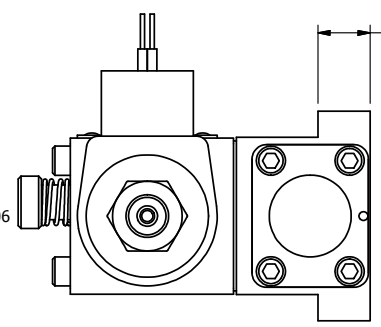

1/2" NPT CONDUIT CONNECTION

3 25/32

AAA
PRODUCTS
INTERNATIONAL

**AAA PRODUCTS
INTERNATIONAL**
7114 Harry Hines Blvd
Dallas, TX 75235

TITLE **5/8" SUBPLATE, SNGL SOL, 2 POS,
SPRING RTRN, CLASSIC SOL,
PUSH OVRD**