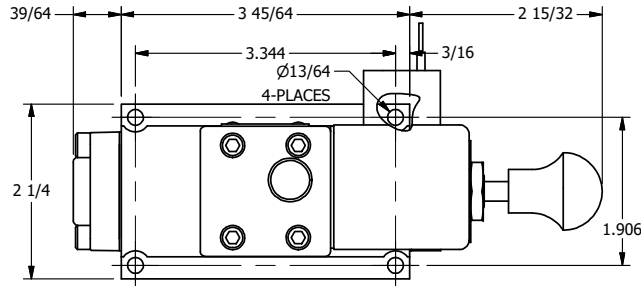

4

3

2

1

**AAA**  
PRODUCTS  
INTERNATIONAL  
7114 Harry Hines Blvd  
Dallas, TX 75235

TITLE 3/8" SUBPLATE, SNGL SOL, 2 POS,  
SPRING RTRN, CLASSIC SOL,  
LCKNG OVRD, MAN SPL OVRD

DRAWING NO.:  
DIM\_SO3POOS