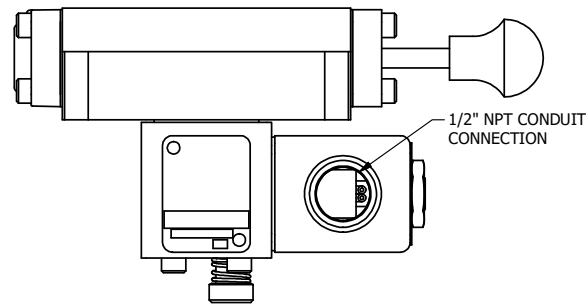

4

3

2

1

**AAA**  
PRODUCTS  
INTERNATIONAL  
7114 Harry Hines Blvd  
Dallas, TX 75235

TITLE 3/8" SUBPLATE, SNGL SOL, 2 POS,  
SPRING RTRN, CLASSIC SOL,  
LCKNG OVRD, MAN SPL OVRD

DRAWING NO.:  
DIM\_SO3POOS