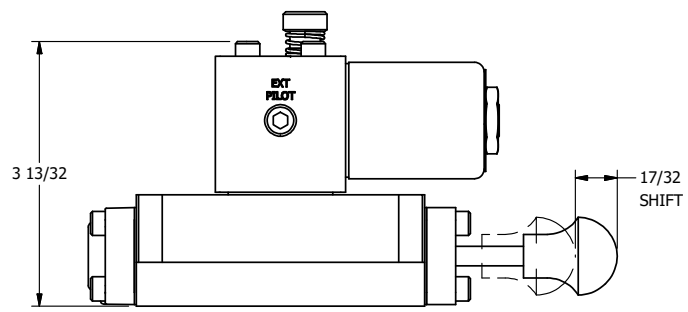

4

3

2

1

**AAA**  
PRODUCTS  
INTERNATIONAL  
7114 Harry Hines Blvd  
Dallas, TX 75235

TITLE 3/8" SUBPLATE, SNGL SOL, 2 POS,  
SPRING RTRN, CLASSIC SOL,  
LCKNG OVRD, MAN SPL OVRD

DRAWING NO.:  
DIM\_SO3POOS