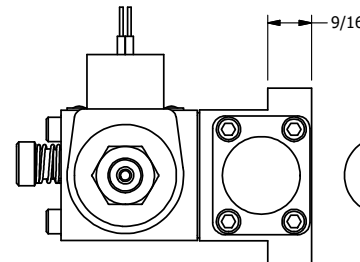

4

3

2

1

**AAA**  
PRODUCTS  
INTERNATIONAL  
7114 Harry Hines Blvd  
Dallas, TX 75235

TITLE 3/8" SUBPLATE, SNGL SOL, 2 POS,  
SPRING RTRN, CLASSIC SOL,  
LCKNG OVRD, MAN SPL OVRD

DRAWING NO.:  
DIM\_SO3POOS