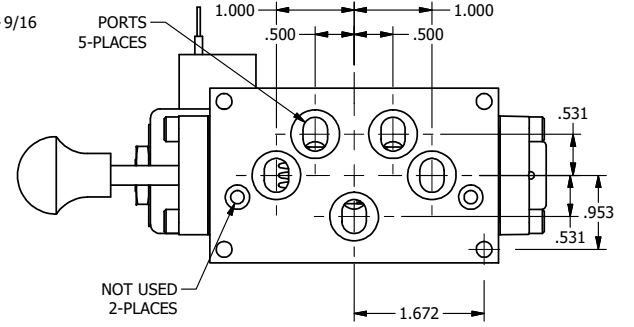

4

3

2

1

**AAA**  
PRODUCTS  
INTERNATIONAL  
7114 Harry Hines Blvd  
Dallas, TX 75235

TITLE 3/8" SUBPLATE, SNGL SOL, 2 POS,  
SPRING RTRN, CLASSIC SOL,  
LCKNG OVRD, MAN SPL OVRD

DRAWING NO.:  
DIM\_SO3POOS