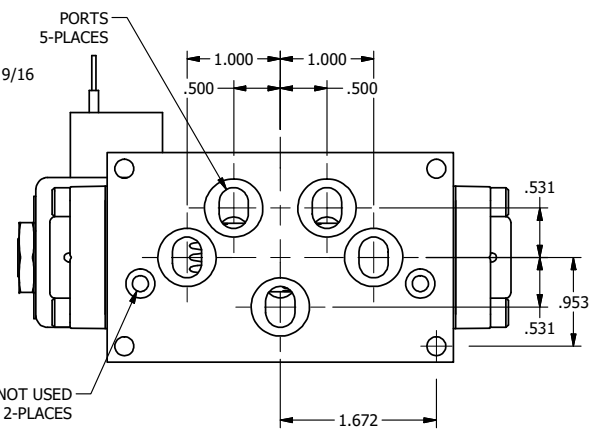

**AAA**  
PRODUCTS  
INTERNATIONAL

**AAA PRODUCTS INTERNATIONAL**  
7114 Harry Hines Blvd  
Dallas, TX 75235

TITLE **3/8" SUBPLATE, SNGL SOL, 2 POS, SPRING RTRN, CLASSIC SOL, NON-LCKNG OVRD, TAPPED VENT**

DRAWING NO.: **DIM\_SO3PONT**

4

3

2

THE INFORMATION CONTAINED WITHIN THIS DOCUMENT IS PROPRIETARY TO AAA PRODUCTS AND MAY NOT BE DISCLOSED WITHOUT PRIOR WRITTEN CONSENT