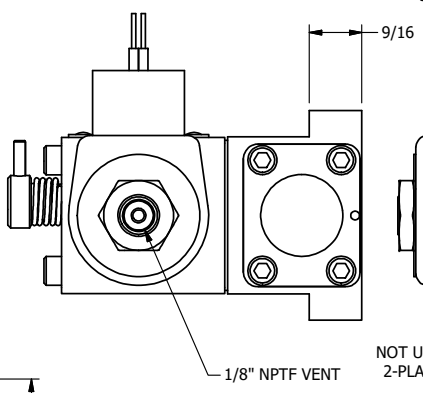

4

3

2

1

B

B

A

A

**AAA**  
PRODUCTS  
INTERNATIONAL

**AAA PRODUCTS INTERNATIONAL**  
7114 Harry Hines Blvd  
Dallas, TX 75235

TITLE **3/8" SUBPLATE, SNGL SOL, 2 POS, SPRING RTRN, CLASSIC SOL, NON-LCKNG OVRD, TAPPED VENT**

DRAWING NO.: **DIM\_SO3PONT**

4

3

2

THE INFORMATION CONTAINED WITHIN THIS DOCUMENT IS PROPRIETARY TO AAA PRODUCTS AND MAY NOT BE DISCLOSED WITHOUT PRIOR WRITTEN CONSENT