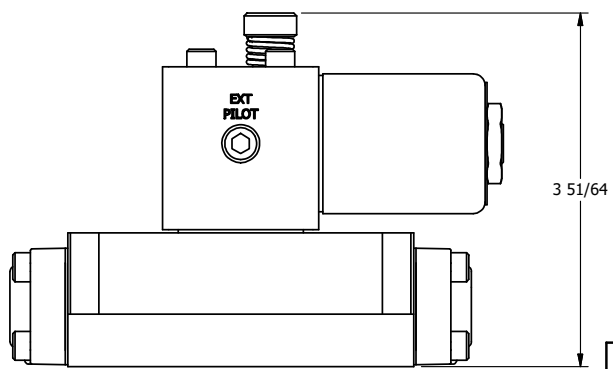

**AAA**  
PRODUCTS  
INTERNATIONAL

**AAA PRODUCTS INTERNATIONAL**  
7114 Harry Hines Blvd  
Dallas, TX 75235

TITLE **3/8" SUBPLATE, SNGL SOL, 2 POS, SPRING RTRN, CLASSIC SOL, NON-LCKNG OVRD, TAPPED VENT**