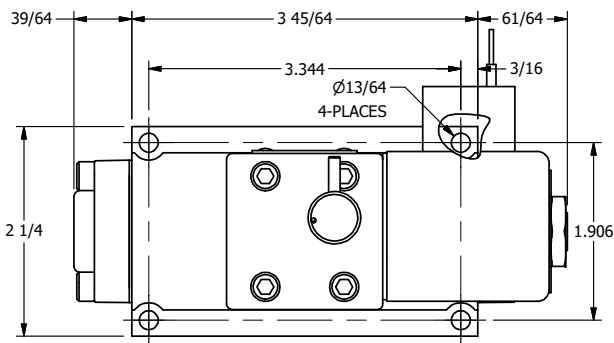

**AAA**  
PRODUCTS  
INTERNATIONAL

**AAA PRODUCTS INTERNATIONAL**  
7114 Harry Hines Blvd  
Dallas, TX 75235

TITLE **3/8" SUBPLATE, SNGL SOL, 2 POS, SPRING RTRN, CLASSIC SOL, NON-LCKNG OVRD, TAPPED VENT**

DRAWING NO.: **DIM\_SO3PONT**

4

3

2

THE INFORMATION CONTAINED WITHIN THIS DOCUMENT IS PROPRIETARY TO AAA PRODUCTS AND MAY NOT BE DISCLOSED WITHOUT PRIOR WRITTEN CONSENT