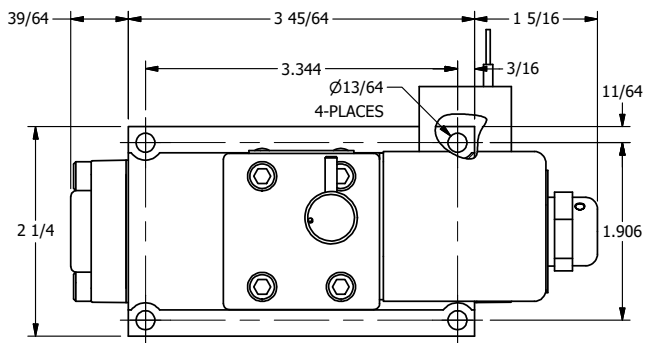

4

3

2

1

B

B

A

A

1/2" NPT CONDUIT CONNECTION

**AAA**  
PRODUCTS  
INTERNATIONAL

**AAA PRODUCTS  
INTERNATIONAL**  
7114 Harry Hines Blvd  
Dallas, TX 75235

TITLE  $\frac{3}{8}$ " SUBPLATE, SNGL SOL, 2 POS,  
SPRING RTRN, CLASSIC SOL,  
NON-LCKNG OVRD, DUST EXCLDR

DRAWING NO.:  
DIM\_SO3PONL

THE INFORMATION CONTAINED WITHIN THIS DOCUMENT IS PROPRIETARY TO AAA PRODUCTS AND MAY NOT BE DISCLOSED WITHOUT PRIOR WRITTEN CONSENT

4

3

2