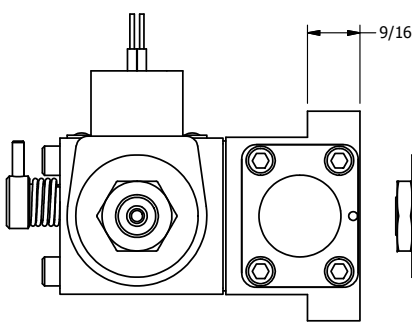

1/2" NPT CONDUIT CONNECTION

AAA
PRODUCTS
INTERNATIONAL

AAA PRODUCTS INTERNATIONAL
7114 Harry Hines Blvd
Dallas, TX 75235

TITLE 3/8" SUBPLATE, SNGL SOL, 2 POS,
SPRING RTRN, CLASSIC SOL,
NON-LCKNG OVRD

DRAWING NO.:
DIM_S03PON