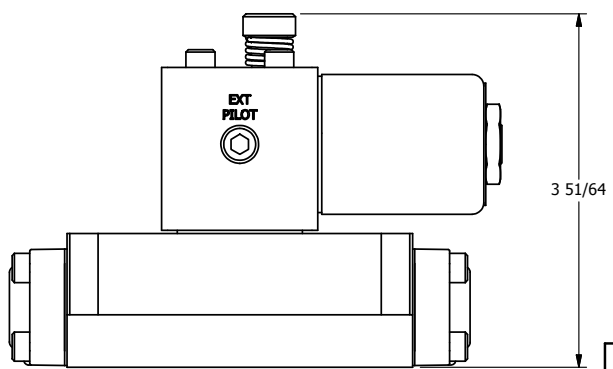

1/2" NPT CONDUIT CONNECTION

AAA
PRODUCTS
INTERNATIONAL

AAA PRODUCTS INTERNATIONAL
7114 Harry Hines Blvd
Dallas, TX 75235

TITLE 3/8" SUBPLATE, SNGL SOL, 2 POS,
SPRING RTRN, CLASSIC SOL,
NON-LCKNG OVRD

DRAWING NO.:
DIM_S03PON