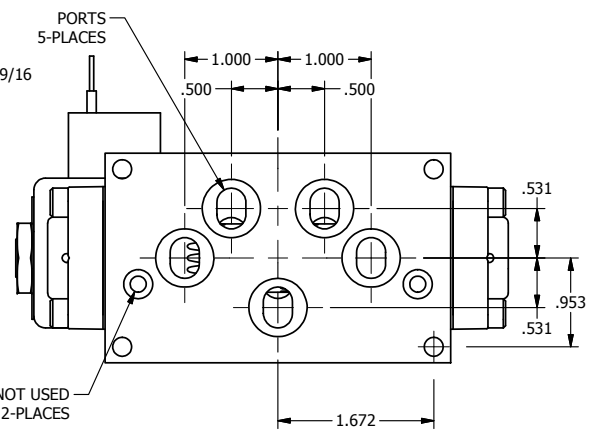

1/2" NPT CONDUIT CONNECTION

AAA
PRODUCTS
INTERNATIONAL

AAA PRODUCTS INTERNATIONAL
7114 Harry Hines Blvd
Dallas, TX 75235

TITLE 3/8" SUBPLATE, SNGL SOL, 2 POS,
SPRING RTRN, CLASSIC SOL,
NON-LCKNG OVRD

DRAWING NO.:
DIM_S03PON