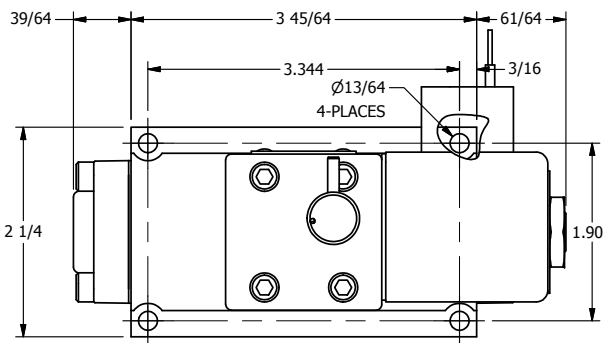

4

3

2

1

B

B

A

A

1/2" NPT CONDUIT CONNECTION

AAA
PRODUCTS
INTERNATIONAL

AAA PRODUCTS INTERNATIONAL
7114 Harry Hines Blvd
Dallas, TX 75235

TITLE 3/8" SUBPLATE, SNGL SOL, 2 POS,
SPRING RTRN, CLASSIC SOL,
NON-LCKNG OVRD

DRAWING NO.:
DIM_S03PON