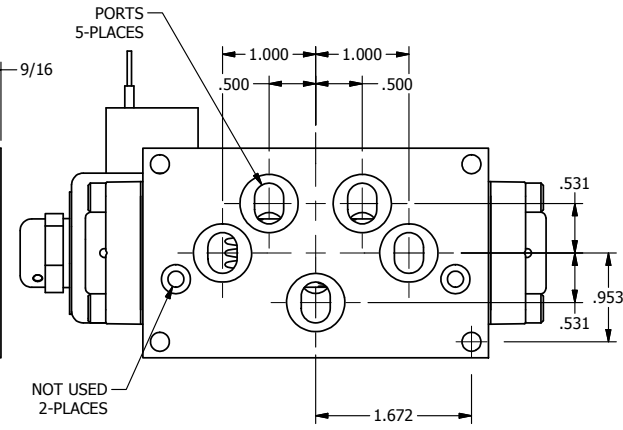

1/2" NPT CONDUIT CONNECTION

4

3

2

1

**AAA**  
PRODUCTS  
INTERNATIONAL

**AAA PRODUCTS INTERNATIONAL**  
7114 Harry Hines Blvd  
Dallas, TX 75235

TITLE 5/8" SUBPLATE, SNGL SOL, 2 POS,  
SPRING RTRN, CLASSIC SOL,  
LCKNG OVRD, DUST EXCLDR