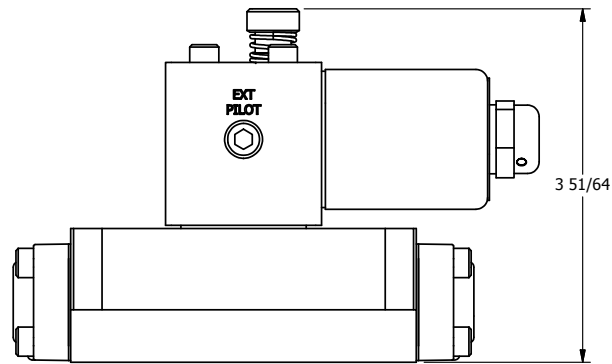

1/2" NPT CONDUIT CONNECTION

4

3

2

1

**AAA**  
PRODUCTS  
INTERNATIONAL

**AAA PRODUCTS INTERNATIONAL**  
7114 Harry Hines Blvd  
Dallas, TX 75235

TITLE 5/8" SUBPLATE, SNGL SOL, 2 POS,  
SPRING RTRN, CLASSIC SOL,  
LCKNG OVRD, DUST EXCLDR