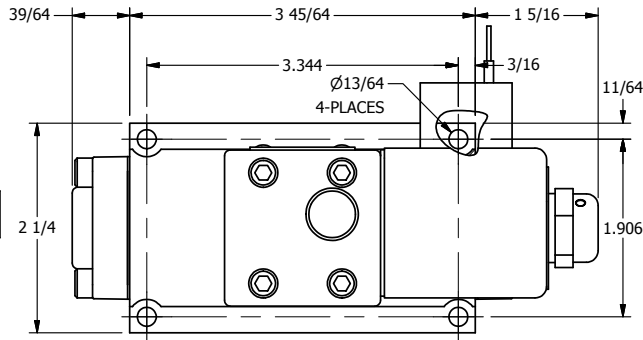

1/2" NPT CONDUIT CONNECTION

4

3

2

1

**AAA**  
PRODUCTS  
INTERNATIONAL

**AAA PRODUCTS INTERNATIONAL**  
7114 Harry Hines Blvd  
Dallas, TX 75235

TITLE 5/8" SUBPLATE, SNGL SOL, 2 POS,  
SPRING RTRN, CLASSIC SOL,  
LCKNG OVRD, DUST EXCLDR