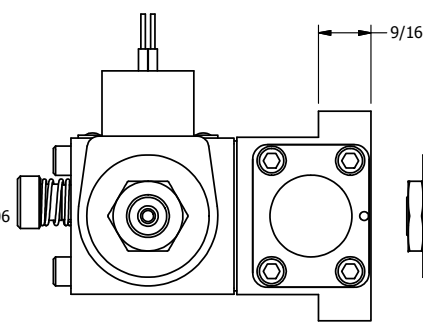

1/2" NPT CONDUIT CONNECTION

4

3

2

1

AAA
PRODUCTS
INTERNATIONAL

AAA PRODUCTS INTERNATIONAL
7114 Harry Hines Blvd
Dallas, TX 75235

TITLE 5/8" SUBPLATE, SNGL SOL, 2 POS,
SPRING RTRN, CLASSIC SOL,
LCKNG OVRD