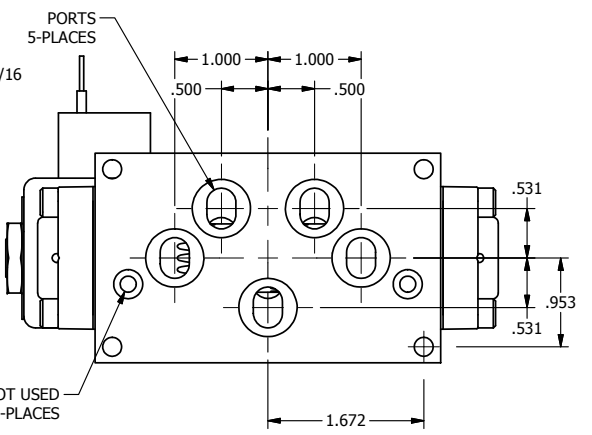

1/2" NPT CONDUIT CONNECTION

4

3

2

1

AAA
PRODUCTS
INTERNATIONAL

AAA PRODUCTS INTERNATIONAL
7114 Harry Hines Blvd
Dallas, TX 75235

TITLE 5/8" SUBPLATE, SNGL SOL, 2 POS,
SPRING RTRN, CLASSIC SOL,
LCKNG OVRD