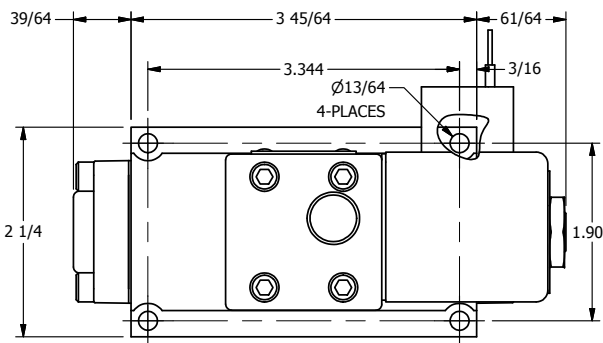

4

3

2

1

B

B

A

A

1/2" NPT CONDUIT CONNECTION

4

3

2

1

AAA
PRODUCTS
INTERNATIONAL

AAA PRODUCTS INTERNATIONAL
7114 Harry Hines Blvd
Dallas, TX 75235

TITLE 5/8" SUBPLATE, SNGL SOL, 2 POS,
SPRING RTRN, CLASSIC SOL,
LCKNG OVRD