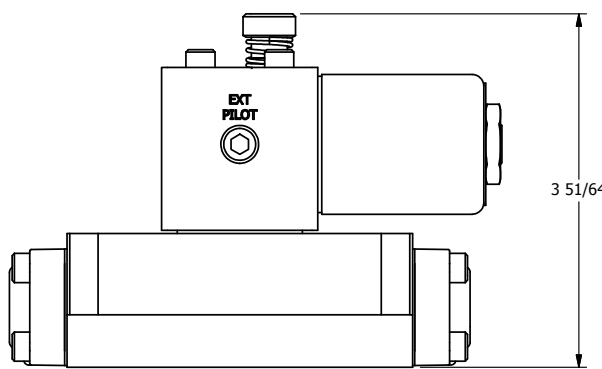

1/2" NPT CONDUIT CONNECTION

4

3

2

1

AAA
PRODUCTS
INTERNATIONAL

AAA PRODUCTS INTERNATIONAL
7114 Harry Hines Blvd
Dallas, TX 75235

TITLE 5/8" SUBPLATE, SNGL SOL, 2 POS,
SPRING RTRN, CLASSIC SOL,
LCKNG OVRD