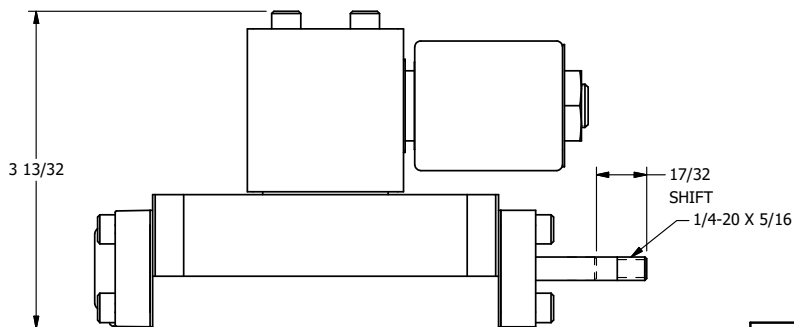

4

3

2

1

**AAA**  
PRODUCTS  
INTERNATIONAL

**AAA PRODUCTS  
INTERNATIONAL**  
7114 Harry Hines Blvd  
Dallas, TX 75235

TITLE 3/8" SUBPLATE, SNGL SOL, 2 POS,  
SPRING RTRN, MOLD-OVER,  
TAPD VENT, INDCTR PIN

DRAWING NO.:  
DIM\_SO3PMTK

THE INFORMATION CONTAINED WITHIN THIS DOCUMENT IS PROPRIETARY TO AAA PRODUCTS AND MAY NOT BE DISCLOSED WITHOUT PRIOR WRITTEN CONSENT

4

3

2

1

B

B