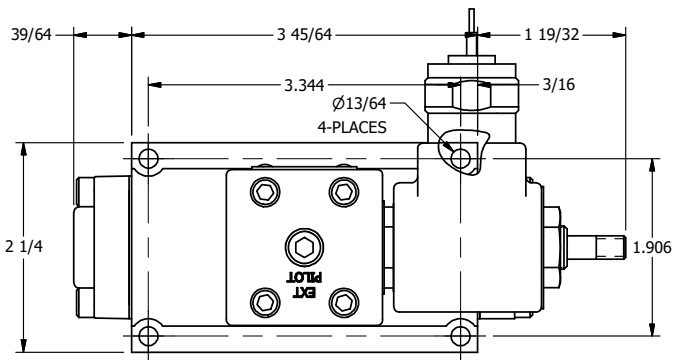

4

3

2

1

**AAA**  
PRODUCTS  
INTERNATIONAL

**AAA PRODUCTS  
INTERNATIONAL**  
7114 Harry Hines Blvd  
Dallas, TX 75235

TITLE 3/8" SUBPLATE, SNGL SOL, 2 POS,  
SPRING RTRN, MOLD-OVER,  
TAPD VENT, INDCTR PIN

DRAWING NO.:  
DIM\_SO3PMTK

THE INFORMATION CONTAINED WITHIN THIS DOCUMENT IS PROPRIETARY TO AAA PRODUCTS AND MAY NOT BE DISCLOSED WITHOUT PRIOR WRITTEN CONSENT

4

3

2

1

B

B