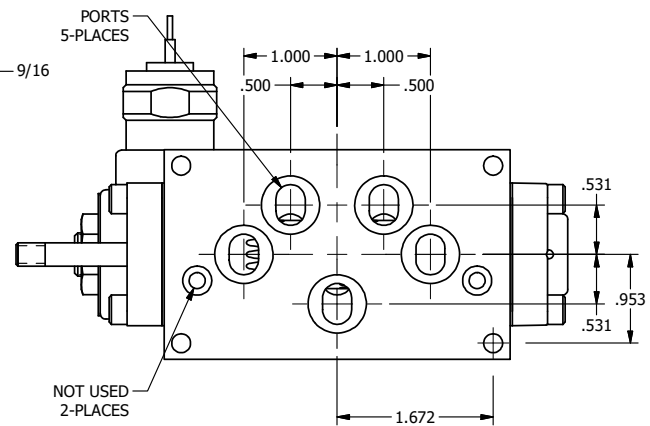

4

3

2

1

**AAA**  
PRODUCTS  
INTERNATIONAL

**AAA PRODUCTS  
INTERNATIONAL**  
7114 Harry Hines Blvd  
Dallas, TX 75235

TITLE 3/8" SUBPLATE, SNGL SOL, 2 POS,  
SPRING RTRN, MOLD-OVER,  
TAPD VENT, INDCTR PIN

DRAWING NO.:  
DIM\_SO3PMTK

THE INFORMATION CONTAINED WITHIN THIS DOCUMENT IS PROPRIETARY TO AAA PRODUCTS AND MAY NOT BE DISCLOSED WITHOUT PRIOR WRITTEN CONSENT

4

3

2

1

B

B