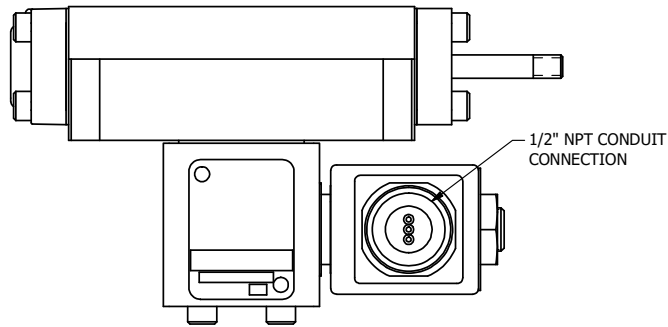

4

3

2

1

**AAA**  
PRODUCTS  
INTERNATIONAL

**AAA PRODUCTS  
INTERNATIONAL**  
7114 Harry Hines Blvd  
Dallas, TX 75235

TITLE 3/8" SUBPLATE, SNGL SOL, 2 POS,  
SPRING RTRN, MOLD-OVER,  
TAPD VENT, INDCTR PIN