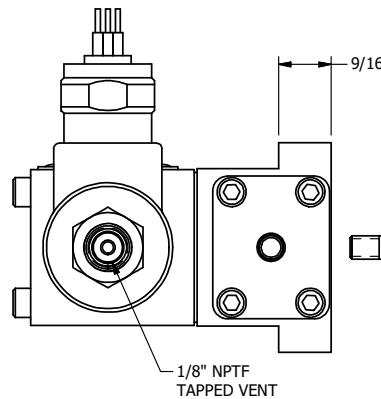

4

3

2

1

**AAA**  
PRODUCTS  
INTERNATIONAL

**AAA PRODUCTS  
INTERNATIONAL**  
7114 Harry Hines Blvd  
Dallas, TX 75235

TITLE 3/8" SUBPLATE, SNGL SOL, 2 POS,  
SPRING RTRN, MOLD-OVER,  
TAPD VENT, INDCTR PIN

DRAWING NO.:  
DIM\_SO3PMTK

THE INFORMATION CONTAINED WITHIN THIS DOCUMENT IS PROPRIETARY TO AAA PRODUCTS AND MAY NOT BE DISCLOSED WITHOUT PRIOR WRITTEN CONSENT

4

3

2

1

B

B