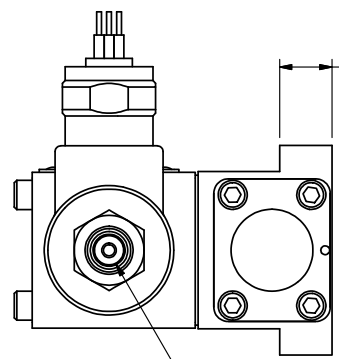

1/2" NPT CONDUIT CONNECTION

AAA
PRODUCTS
INTERNATIONAL

**AAA PRODUCTS
INTERNATIONAL**
7114 Harry Hines Blvd
Dallas, TX 75235

TITLE 5/8" SUBPLATE, SNGL SOL, 2 POS,
SPRING RTRN, MOLD-OVER,
1/8" NPTF SOL VENT