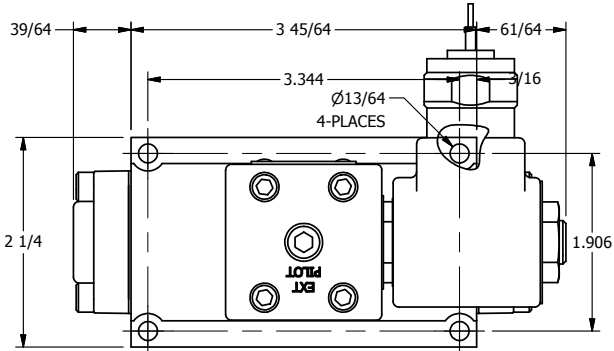

4

3

2

1

B

B

A

A

1/2" NPT CONDUIT CONNECTION

AAA
PRODUCTS
INTERNATIONAL

**AAA PRODUCTS
INTERNATIONAL**
7114 Harry Hines Blvd
Dallas, TX 75235

TITLE 5/8" SUBPLATE, SNGL SOL, 2 POS,
SPRING RTRN, MOLD-OVER,
1/8" NPTF SOL VENT

DRAWING NO.:
DIM_SO3PMT

4

3

2

1

THE INFORMATION CONTAINED WITHIN THIS DOCUMENT IS PROPRIETARY TO AAA PRODUCTS AND MAY NOT BE DISCLOSED WITHOUT PRIOR WRITTEN CONSENT