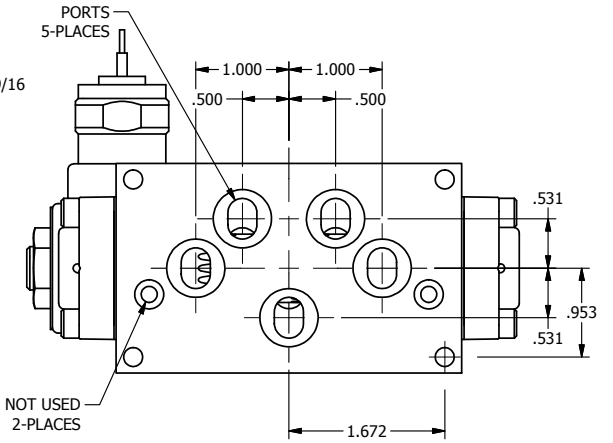

1/2" NPT CONDUIT CONNECTION

AAA
PRODUCTS
INTERNATIONAL

**AAA PRODUCTS
INTERNATIONAL**
7114 Harry Hines Blvd
Dallas, TX 75235

TITLE 5/8" SUBPLATE, SNGL SOL, 2 POS,
SPRING RTRN, MOLD-OVER,
1/8" NPTF SOL VENT