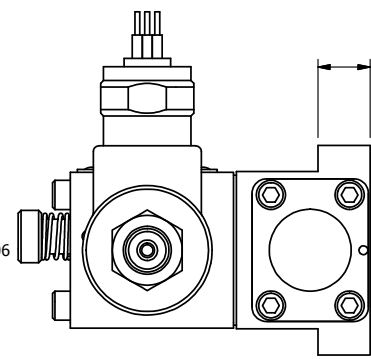

1/2" NPT CONDUIT CONNECTION

AAA
PRODUCTS
INTERNATIONAL

AAA PRODUCTS INTERNATIONAL
7114 Harry Hines Blvd
Dallas, TX 75235

TITLE 3/8" SUBPLATE, SNGL SOL, 2 POS,
SPRING RTRN, MOLD-OVER,
PUSH OVRD

DRAWING NO.:
DIM_SO3PMOP