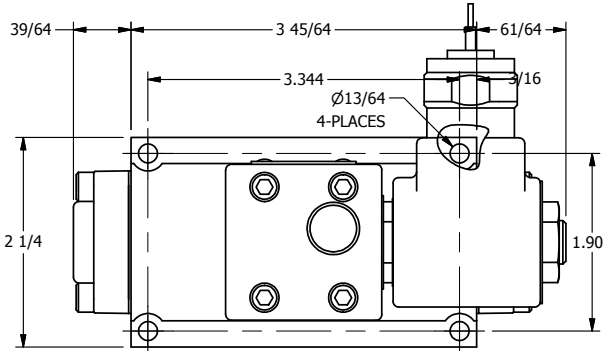

4

3

2

1

B

B

A

A

1/2" NPT CONDUIT CONNECTION

AAA
PRODUCTS
INTERNATIONAL

AAA PRODUCTS INTERNATIONAL
7114 Harry Hines Blvd
Dallas, TX 75235

TITLE 3/8" SUBPLATE, SNGL SOL, 2 POS,
SPRING RTRN, MOLD-OVER,
PUSH OVRD

DRAWING NO.:
DIM_SO3PMOP