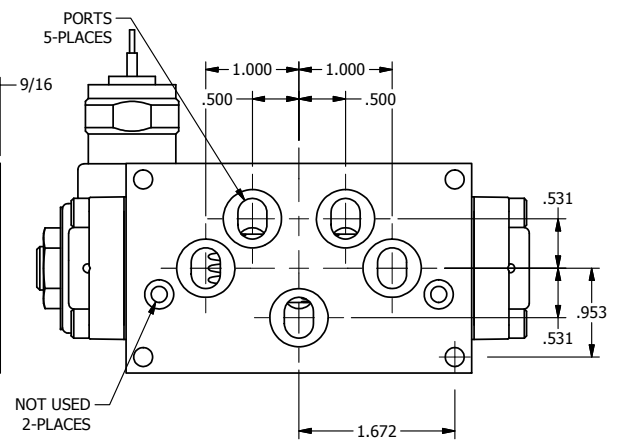

1/2" NPT CONDUIT CONNECTION

AAA
PRODUCTS
INTERNATIONAL

AAA PRODUCTS INTERNATIONAL
7114 Harry Hines Blvd
Dallas, TX 75235

TITLE 3/8" SUBPLATE, SNGL SOL, 2 POS,
SPRING RTRN, MOLD-OVER,
PUSH OVRD

DRAWING NO.:
DIM_SO3PMOP