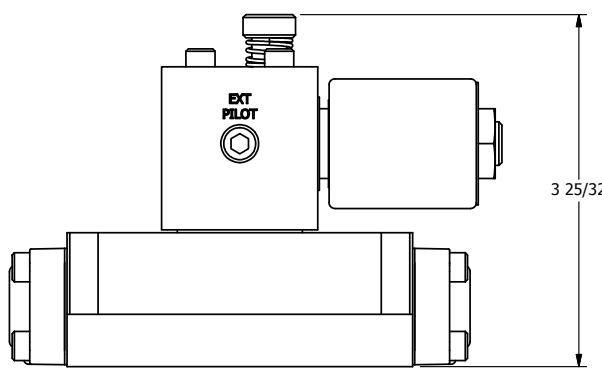

1/2" NPT CONDUIT CONNECTION

AAA
PRODUCTS
INTERNATIONAL

AAA PRODUCTS INTERNATIONAL
7114 Harry Hines Blvd
Dallas, TX 75235

TITLE 3/8" SUBPLATE, SNGL SOL, 2 POS,
SPRING RTRN, MOLD-OVER,
PUSH OVRD

DRAWING NO.:
DIM_SO3PMOP