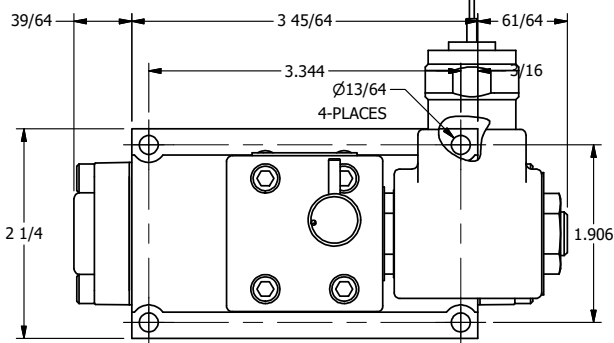

1/2" NPT CONDUIT CONNECTION

3 51/64

**AAA**  
PRODUCTS  
INTERNATIONAL

**AAA PRODUCTS  
INTERNATIONAL**  
7114 Harry Hines Blvd  
Dallas, TX 75235

TITLE 3/8" SUBPLATE, SNGL SOL, 2 POS,  
SPR RTRN, MOLD-OVER,  
NON-LCKNG OVRD, TAPPED VENT