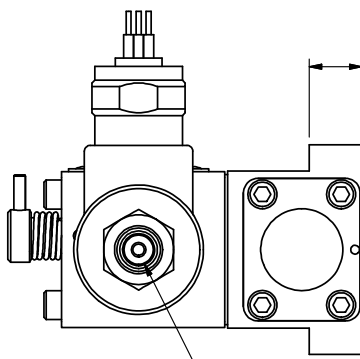

1/2" NPT CONDUIT CONNECTION

3 51/64

**AAA**  
PRODUCTS  
INTERNATIONAL

**AAA PRODUCTS  
INTERNATIONAL**  
7114 Harry Hines Blvd  
Dallas, TX 75235

TITLE 3/8" SUBPLATE, SNGL SOL, 2 POS,  
SPR RTRN, MOLD-OVER,  
NON-LCKNG OVRD, TAPPED VENT