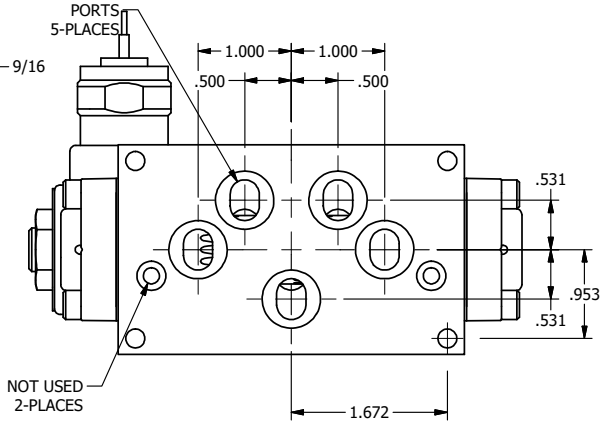

1/2" NPT CONDUIT CONNECTION

3 51/64

**AAA**  
PRODUCTS  
INTERNATIONAL

**AAA PRODUCTS  
INTERNATIONAL**  
7114 Harry Hines Blvd  
Dallas, TX 75235

TITLE 3/8" SUBPLATE, SNGL SOL, 2 POS,  
SPR RTRN, MOLD-OVER,  
NON-LCKNG OVRD, TAPPED VENT