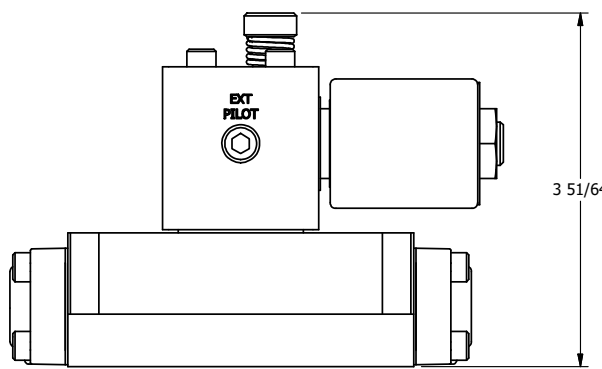

1/2" NPT CONDUIT CONNECTION

3 51/64

**AAA**  
PRODUCTS  
INTERNATIONAL

**AAA PRODUCTS  
INTERNATIONAL**  
7114 Harry Hines Blvd  
Dallas, TX 75235

TITLE 3/8" SUBPLATE, SNGL SOL, 2 POS,  
SPR RTRN, MOLD-OVER,  
NON-LCKNG OVRD, TAPPED VENT