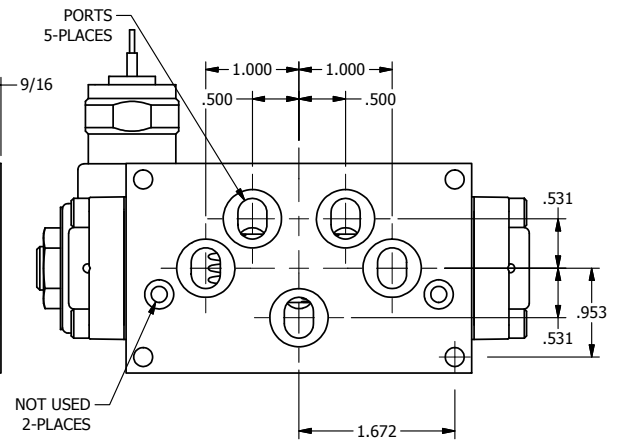

1/2" NPT CONDUIT CONNECTION

PORTS  
5-PLACES

NOT USED

**AAA**  
PRODUCTS  
INTERNATIONAL

**AAA PRODUCTS  
INTERNATIONAL**  
7114 Harry Hines Blvd  
Dallas, TX 75235

TITLE  $3/8"$  SUBPLATE, SNGL SOL, 2 POS,  
SPRING RTRN, MOLD-OVER,  
NON-LCKNG OVRD