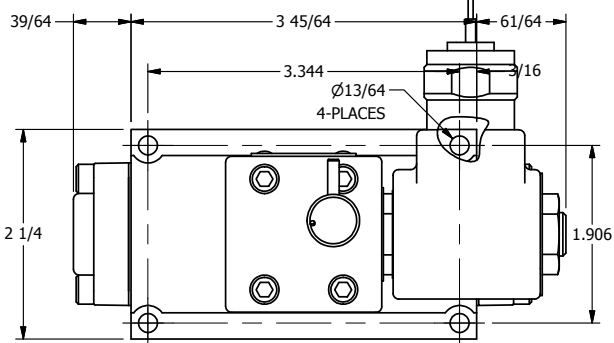

1/2" NPT CONDUIT CONNECTION

PORTS  
5-PLACES

NOT USED

**AAA**  
PRODUCTS  
INTERNATIONAL

**AAA PRODUCTS  
INTERNATIONAL**  
7114 Harry Hines Blvd  
Dallas, TX 75235

TITLE  $3/8"$  SUBPLATE, SNGL SOL, 2 POS,  
SPRING RTRN, MOLD-OVER,  
NON-LCKNG OVRD