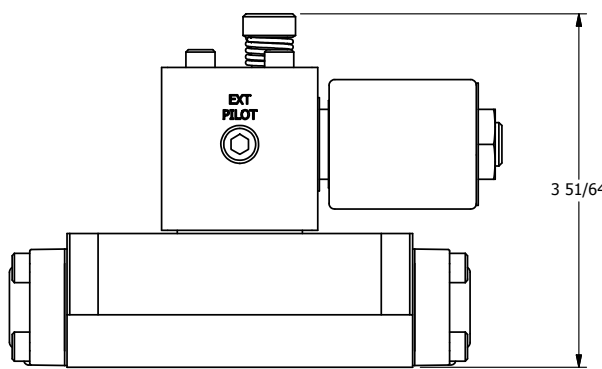

1/2" NPT CONDUIT CONNECTION

PORTS  
5-PLACES

NOT USED

**AAA**  
PRODUCTS  
INTERNATIONAL

**AAA PRODUCTS  
INTERNATIONAL**  
7114 Harry Hines Blvd  
Dallas, TX 75235

TITLE  $3/8"$  SUBPLATE, SNGL SOL, 2 POS,  
SPRING RTRN, MOLD-OVER,  
NON-LCKNG OVRD