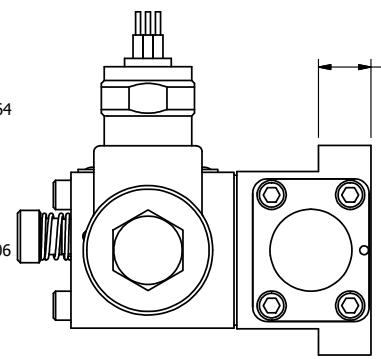

1/2" NPT CONDUIT CONNECTION

AAA
PRODUCTS
INTERNATIONAL

**AAA PRODUCTS
INTERNATIONAL**
7114 Harry Hines Blvd
Dallas, TX 75235

TITLE $5/8"$ SUBPLATE, SNGL SOL, 2 POS,
SPRING RTRN, MOLD-OVER,
LCKNG OVRD, DUST EXCLDR