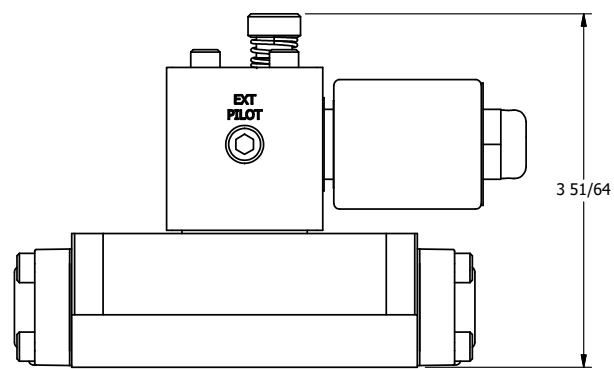

1/2" NPT CONDUIT CONNECTION

AAA
PRODUCTS
INTERNATIONAL

**AAA PRODUCTS
INTERNATIONAL**
7114 Harry Hines Blvd
Dallas, TX 75235

TITLE $5/8"$ SUBPLATE, SNGL SOL, 2 POS,
SPRING RTRN, MOLD-OVER,
LCKNG OVRD, DUST EXCLDR