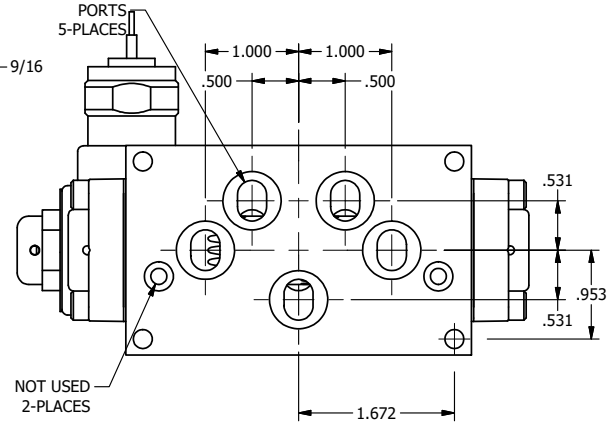

1/2" NPT CONDUIT CONNECTION

AAA
PRODUCTS
INTERNATIONAL

**AAA PRODUCTS
INTERNATIONAL**
7114 Harry Hines Blvd
Dallas, TX 75235

TITLE $5/8"$ SUBPLATE, SNGL SOL, 2 POS,
SPRING RTRN, MOLD-OVER,
LCKNG OVRD, DUST EXCLDR