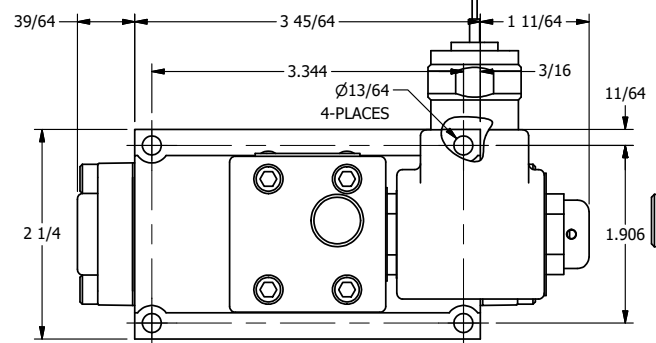

1/2" NPT CONDUIT CONNECTION

AAA
PRODUCTS
INTERNATIONAL

**AAA PRODUCTS
INTERNATIONAL**
7114 Harry Hines Blvd
Dallas, TX 75235

TITLE $5/8"$ SUBPLATE, SNGL SOL, 2 POS,
SPRING RTRN, MOLD-OVER,
LCKNG OVRD, DUST EXCLDR