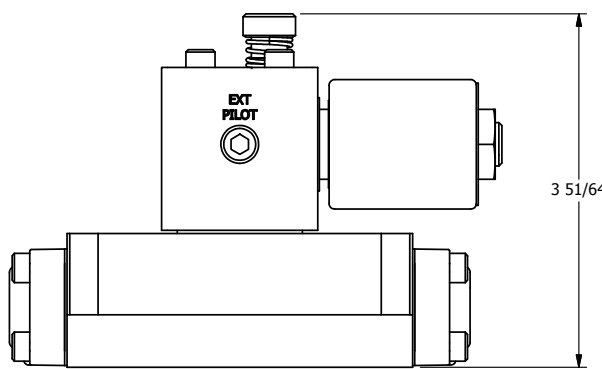

1/2" NPT CONDUIT CONNECTION

**AAA**  
PRODUCTS  
INTERNATIONAL  
7114 Harry Hines Blvd  
Dallas, TX 75235

TITLE 3/8" SUBPLATE, SNGL SOL, 2 POS,  
SPRING RTRN, MOLD-OVER,  
LCKNG OVRD

DRAWING NO.:  
DIM\_SO3PMO