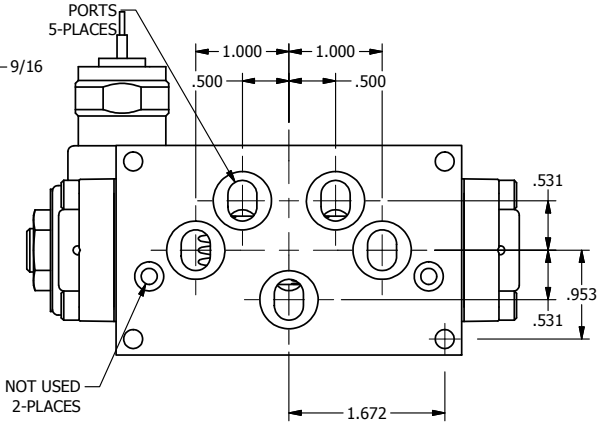

1/2" NPT CONDUIT CONNECTION

**AAA**  
PRODUCTS  
INTERNATIONAL  
7114 Harry Hines Blvd  
Dallas, TX 75235

TITLE 3/8" SUBPLATE, SNGL SOL, 2 POS,  
SPRING RTRN, MOLD-OVER,  
LCKNG OVRD

DRAWING NO.:  
DIM\_SO3PMO