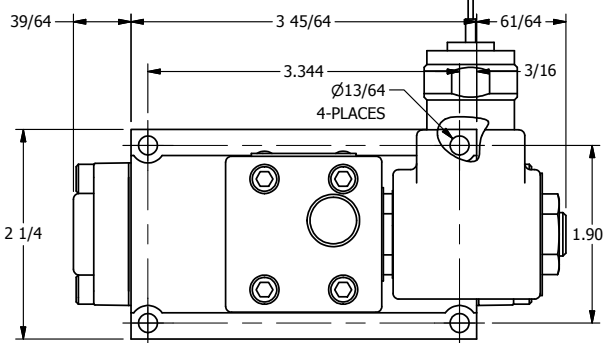

1/2" NPT CONDUIT CONNECTION

**AAA**  
PRODUCTS  
INTERNATIONAL  
7114 Harry Hines Blvd  
Dallas, TX 75235

TITLE 3/8" SUBPLATE, SNGL SOL, 2 POS,  
SPRING RTRN, MOLD-OVER,  
LCKNG OVRD

DRAWING NO.:  
DIM\_SO3PMO