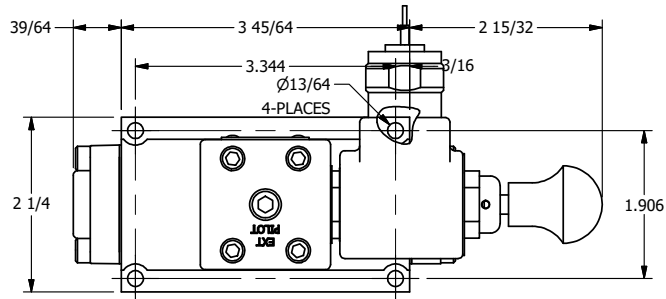

4

3

2

1

1/2" NPT CONDUIT CONNECTION

AAA
PRODUCTS
INTERNATIONAL

AAA PRODUCTS INTERNATIONAL
7114 Harry Hines Blvd
Dallas, TX 75235

TITLE $\frac{3}{8}$ " SUBPLATE, SNGL SOL, 2 POS,
SPRING RTRN, MOLD-OVER,
DUST EXCLDR, SPL OVRD

DRAWING NO.:
DIM_S03PML0S

THE INFORMATION CONTAINED WITHIN THIS DOCUMENT IS PROPRIETARY TO AAA PRODUCTS AND MAY NOT BE DISCLOSED WITHOUT PRIOR WRITTEN CONSENT

4

3

2

1

B

B