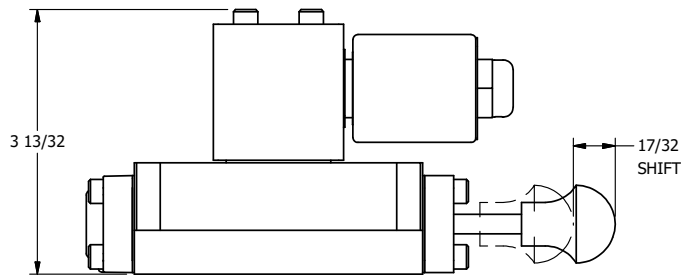

4

3

2

1

1/2" NPT CONDUIT CONNECTION

AAA
PRODUCTS
INTERNATIONAL

AAA PRODUCTS INTERNATIONAL
7114 Harry Hines Blvd
Dallas, TX 75235

TITLE $\frac{3}{8}$ " SUBPLATE, SNGL SOL, 2 POS,
SPRING RTRN, MOLD-OVER,
DUST EXCLDR, SPL OVRD

DRAWING NO.:
DIM_S03PML0S

THE INFORMATION CONTAINED WITHIN THIS DOCUMENT IS PROPRIETARY TO AAA PRODUCTS AND MAY NOT BE DISCLOSED WITHOUT PRIOR WRITTEN CONSENT

4

3

2

1

B

B