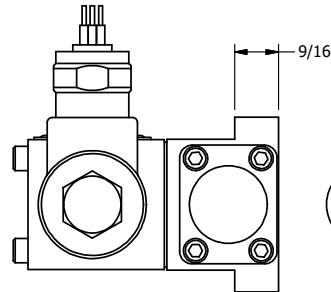

4

3

2

1

1/2" NPT CONDUIT CONNECTION

AAA
PRODUCTS
INTERNATIONAL

AAA PRODUCTS INTERNATIONAL
7114 Harry Hines Blvd
Dallas, TX 75235

TITLE $\frac{3}{8}$ " SUBPLATE, SNGL SOL, 2 POS,
SPRING RTRN, MOLD-OVER,
DUST EXCLDR, SPL OVRD

DRAWING NO.:
DIM_S03PML0S

THE INFORMATION CONTAINED WITHIN THIS DOCUMENT IS PROPRIETARY TO AAA PRODUCTS AND MAY NOT BE DISCLOSED WITHOUT PRIOR WRITTEN CONSENT

4

3

2

1

B

B