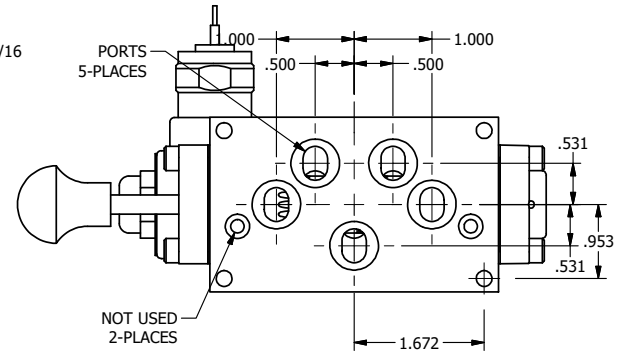

4

3

2

1

1/2" NPT CONDUIT CONNECTION

AAA
PRODUCTS
INTERNATIONAL

AAA PRODUCTS INTERNATIONAL
7114 Harry Hines Blvd
Dallas, TX 75235

TITLE $\frac{3}{8}$ " SUBPLATE, SNGL SOL, 2 POS,
SPRING RTRN, MOLD-OVER,
DUST EXCLDR, SPL OVRD

DRAWING NO.:
DIM_S03PML0S

THE INFORMATION CONTAINED WITHIN THIS DOCUMENT IS PROPRIETARY TO AAA PRODUCTS AND MAY NOT BE DISCLOSED WITHOUT PRIOR WRITTEN CONSENT

4

3

2

1

B

B