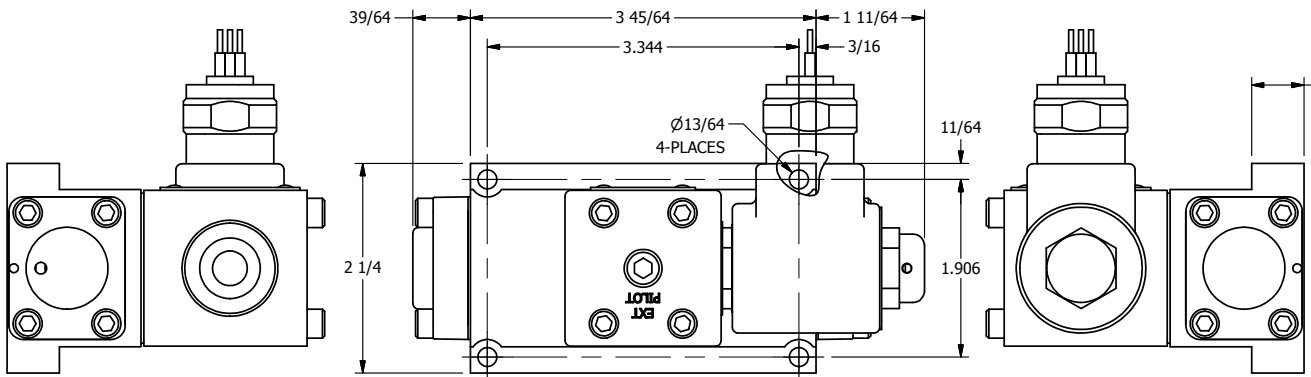

**AAA**  
PRODUCTS  
INTERNATIONAL

**AAA PRODUCTS  
INTERNATIONAL**  
7114 Harry Hines Blvd  
Dallas, TX 75235

TITLE **5/8" SUBPLATE, SNGL SOL, 2 POS,  
SPRING RTRN, MOLD-OVER,  
DUST EXCLDR**

DRAWING NO.:  
**DIM\_SO3PML**