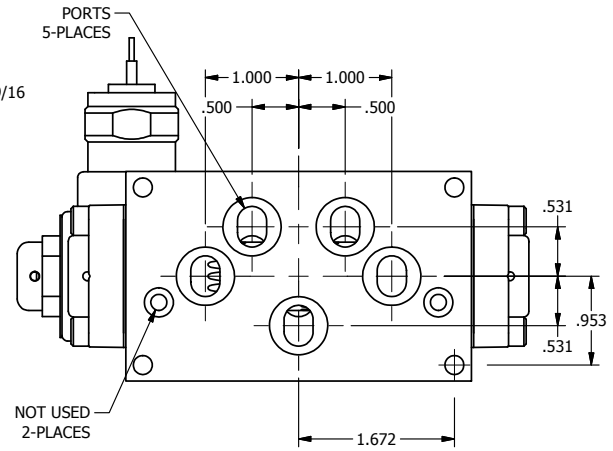

**AAA**  
PRODUCTS  
INTERNATIONAL

**AAA PRODUCTS  
INTERNATIONAL**  
7114 Harry Hines Blvd  
Dallas, TX 75235

TITLE **5/8" SUBPLATE, SNGL SOL, 2 POS,  
SPRING RTRN, MOLD-OVER,  
DUST EXCLDR**

DRAWING NO.:  
**DIM\_SO3PML**