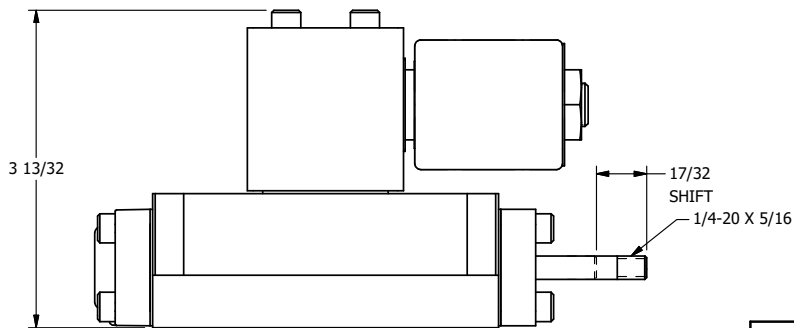

4

3

2

1

AAA
PRODUCTS
INTERNATIONAL

**AAA PRODUCTS
INTERNATIONAL**
7114 Harry Hines Blvd
Dallas, TX 75235

TITLE: 3/8" SUBPLATE, SNGL SOL, 2 POS,
SPRING RTRN, MOLD-OVER,
THREADED INDICATOR PIN

DRAWING NO.:
DIM_SO3PMK