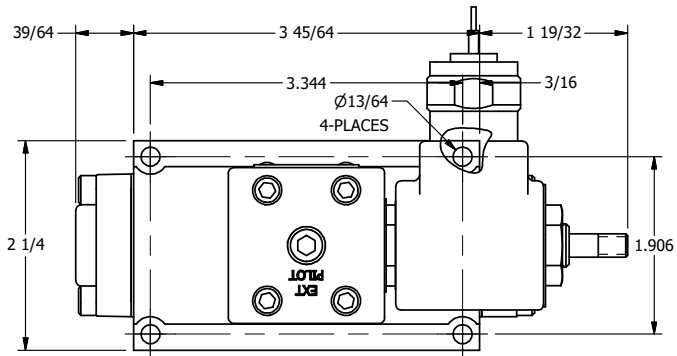

4

3

2

1

AAA
PRODUCTS
INTERNATIONAL

**AAA PRODUCTS
INTERNATIONAL**
7114 Harry Hines Blvd
Dallas, TX 75235

TITLE: 3/8" SUBPLATE, SNGL SOL, 2 POS,
SPRING RTRN, MOLD-OVER,
THREADED INDICATOR PIN

DRAWING NO.:
DIM_SO3PMK