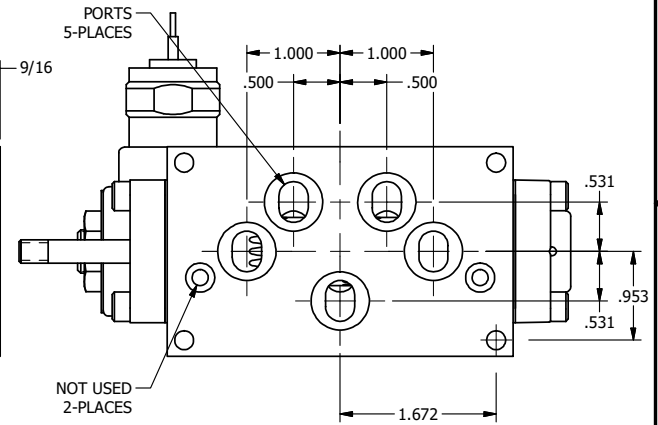

4

3

2

1

AAA
PRODUCTS
INTERNATIONAL

**AAA PRODUCTS
INTERNATIONAL**
7114 Harry Hines Blvd
Dallas, TX 75235

TITLE: 3/8" SUBPLATE, SNGL SOL, 2 POS,
SPRING RTRN, MOLD-OVER,
THREADED INDICATOR PIN

DRAWING NO.:
DIM_SO3PMK