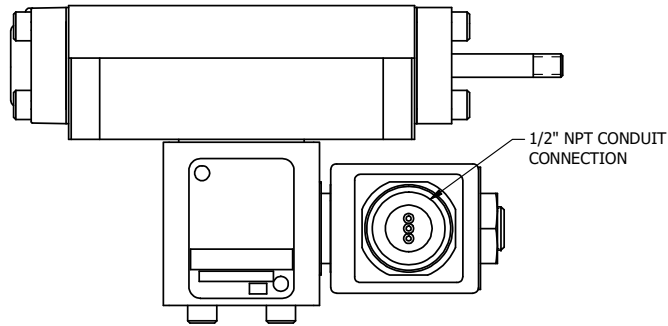

4

3

2

1

AAA
PRODUCTS
INTERNATIONAL

**AAA PRODUCTS
INTERNATIONAL**
7114 Harry Hines Blvd
Dallas, TX 75235

TITLE: 3/8" SUBPLATE, SNGL SOL, 2 POS,
SPRING RTRN, MOLD-OVER,
THREADED INDICATOR PIN

DRAWING NO.:
DIM_SO3PMK