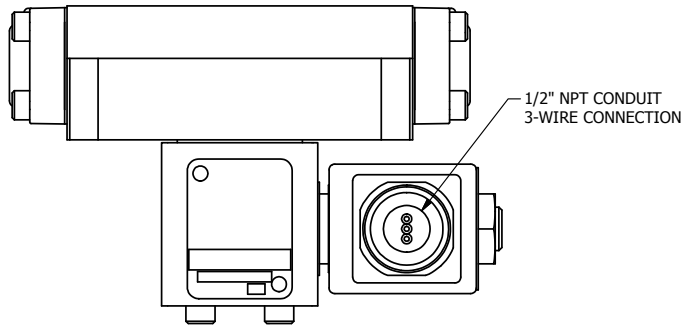

**AAA**  
PRODUCTS  
INTERNATIONAL

**AAA PRODUCTS  
INTERNATIONAL**  
7114 Harry Hines Blvd  
Dallas, TX 75235

TITLE **3/8" SUBPLATE, SNGL SOL, 2 POS,  
SPRING RTRN, MOLD-OVER**

DRAWING NO.:  
**DIM\_SO3PM**