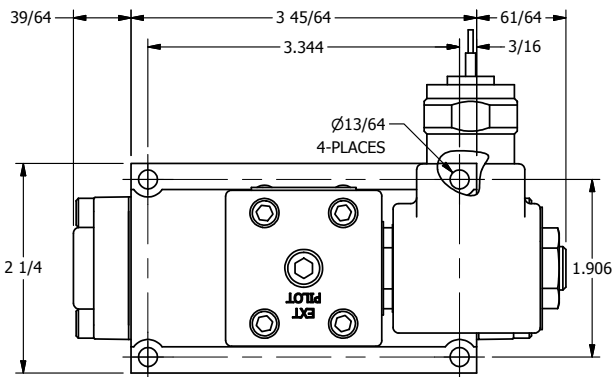

**AAA**  
PRODUCTS  
INTERNATIONAL

**AAA PRODUCTS  
INTERNATIONAL**  
7114 Harry Hines Blvd  
Dallas, TX 75235

TITLE **3/8" SUBPLATE, SNGL SOL, 2 POS,  
SPRING RTRN, MOLD-OVER**

DRAWING NO.:  
**DIM\_SO3PM**