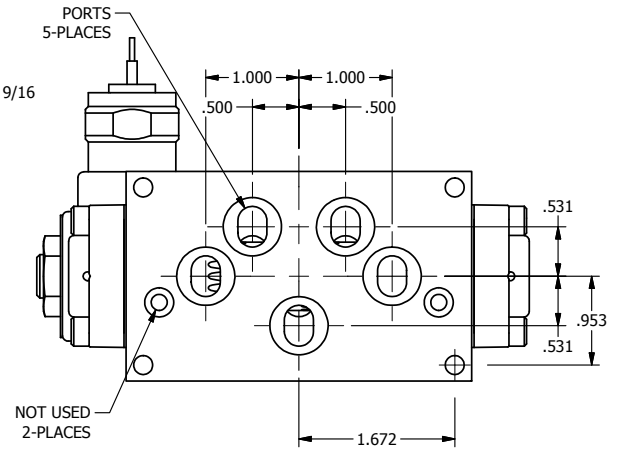

**AAA**  
PRODUCTS  
INTERNATIONAL

**AAA PRODUCTS  
INTERNATIONAL**  
7114 Harry Hines Blvd  
Dallas, TX 75235

TITLE **3/8" SUBPLATE, SNGL SOL, 2 POS,  
SPRING RTRN, MOLD-OVER**

DRAWING NO.:  
**DIM\_SO3PM**