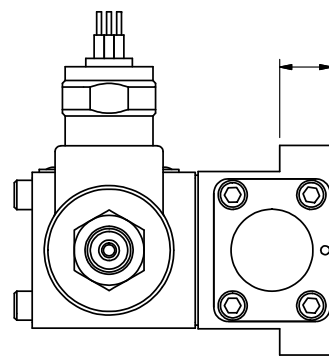

4

3

2

1

B

B

A

A

**AAA**  
PRODUCTS  
INTERNATIONAL

**AAA PRODUCTS  
INTERNATIONAL**  
7114 Harry Hines Blvd  
Dallas, TX 75235

TITLE **3/8" SUBPLATE, SNGL SOL, 2 POS,  
SPRING RTRN, MOLD-OVER**

DRAWING NO.:  
**DIM\_SO3PM**