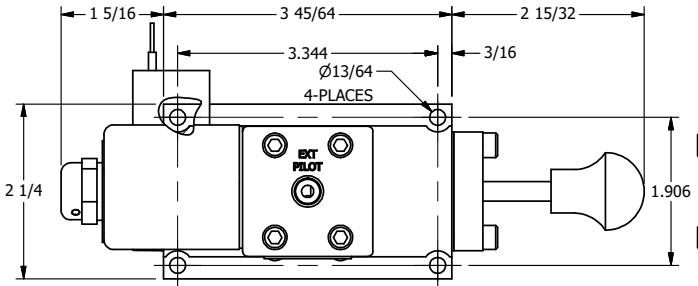

4

3

2

1

1/2" NPT CONDUIT CONNECTION

AAA
PRODUCTS
INTERNATIONAL

AAA PRODUCTS INTERNATIONAL
7114 Harry Hines Blvd
Dallas, TX 75235

TITLE **3/8" SUBPLATE, SNGL SOL, 2 POS, SPRING RTRN, CLASSIC SOL, DUST EXCLDR, MAN SPL OVRD, EXT PLT**

DRAWING NO.: **DIM_SO3PLOSZ**

THE INFORMATION CONTAINED WITHIN THIS DOCUMENT IS PROPRIETARY TO AAA PRODUCTS AND MAY NOT BE DISCLOSED WITHOUT PRIOR WRITTEN CONSENT

4

3

2

1