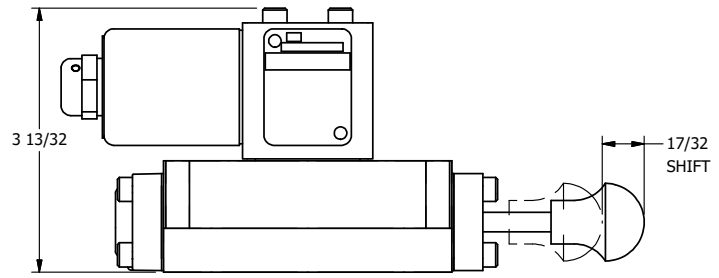

4

3

2

1

1/2" NPT CONDUIT CONNECTION

AAA
PRODUCTS
INTERNATIONAL

AAA PRODUCTS INTERNATIONAL
7114 Harry Hines Blvd
Dallas, TX 75235

TITLE **3/8" SUBPLATE, SNGL SOL, 2 POS, SPRING RTRN, CLASSIC SOL, DUST EXCLDR, MAN SPL OVRD, EXT PLT**

DRAWING NO.: **DIM_SO3PLOSZ**

THE INFORMATION CONTAINED WITHIN THIS DOCUMENT IS PROPRIETARY TO AAA PRODUCTS AND MAY NOT BE DISCLOSED WITHOUT PRIOR WRITTEN CONSENT

4

3

2

1