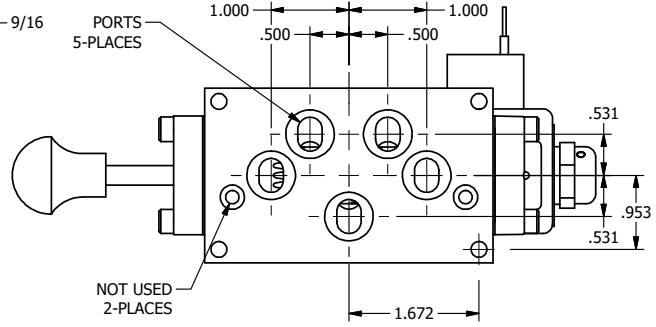

4

3

2

1

1/2" NPT CONDUIT CONNECTION

AAA
PRODUCTS
INTERNATIONAL

AAA PRODUCTS INTERNATIONAL
7114 Harry Hines Blvd
Dallas, TX 75235

TITLE **3/8" SUBPLATE, SNGL SOL, 2 POS, SPRING RTRN, CLASSIC SOL, DUST EXCLDR, MAN SPL OVRD, EXT PLT**

DRAWING NO.: **DIM_SO3PLOSZ**

THE INFORMATION CONTAINED WITHIN THIS DOCUMENT IS PROPRIETARY TO AAA PRODUCTS AND MAY NOT BE DISCLOSED WITHOUT PRIOR WRITTEN CONSENT

4

3

2

1