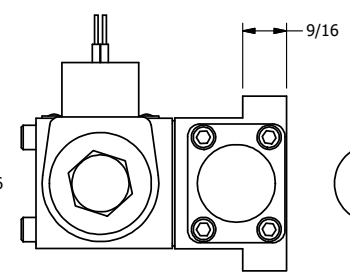

4

3

2

1

AAA
PRODUCTS
INTERNATIONAL

**AAA PRODUCTS
INTERNATIONAL**
7114 Harry Hines Blvd
Dallas, TX 75235

TITLE **3/8" SUBPLATE, SNGL SOL, 2 POS,
SPRING RTRN, CLASSIC SOL,
DUST EXCLDR, SPL OVRD**

DRAWING NO.:
DIM_S03PLOS