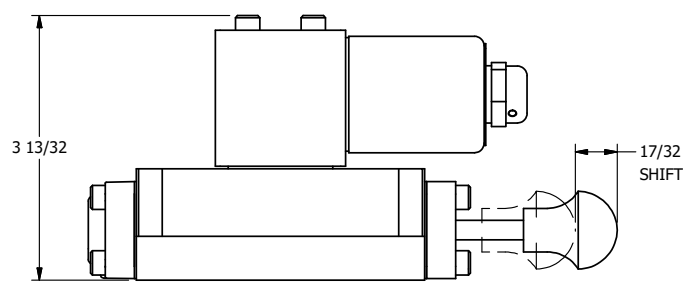

4

3

2

1

AAA
PRODUCTS
INTERNATIONAL

**AAA PRODUCTS
INTERNATIONAL**
7114 Harry Hines Blvd
Dallas, TX 75235

TITLE **3/8" SUBPLATE, SNGL SOL, 2 POS,
SPRING RTRN, CLASSIC SOL,
DUST EXCLDR, SPL OVRD**

DRAWING NO.:
DIM_S03PLOS