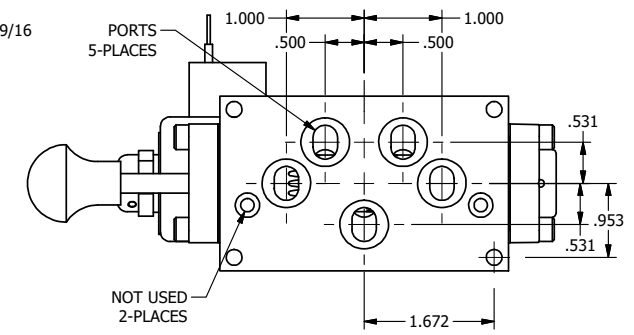

4

3

2

1

AAA
PRODUCTS
INTERNATIONAL

**AAA PRODUCTS
INTERNATIONAL**
7114 Harry Hines Blvd
Dallas, TX 75235

TITLE **3/8" SUBPLATE, SNGL SOL, 2 POS,
SPRING RTRN, CLASSIC SOL,
DUST EXCLDR, SPL OVRD**

DRAWING NO.:
DIM_S03PLOS