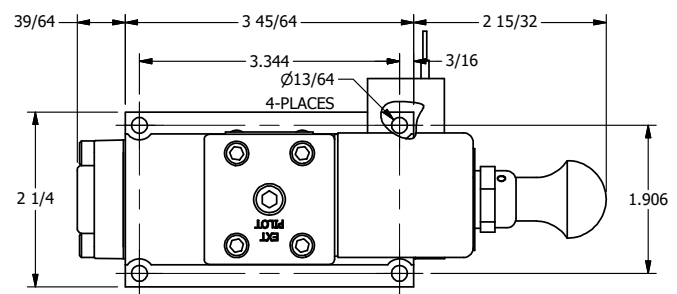

4

3

2

1

AAA
PRODUCTS
INTERNATIONAL

**AAA PRODUCTS
INTERNATIONAL**
7114 Harry Hines Blvd
Dallas, TX 75235

TITLE **3/8" SUBPLATE, SNGL SOL, 2 POS,
SPRING RTRN, CLASSIC SOL,
DUST EXCLDR, SPL OVRD**

DRAWING NO.:
DIM_S03PLOS