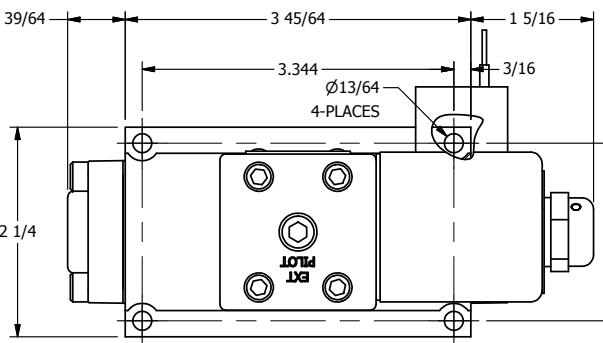

4

3

2

1

B

B

1/2" NPT CONDUIT CONNECTION

A

A

4

3

2

1

**AAA**  
PRODUCTS  
INTERNATIONAL

**AAA PRODUCTS  
INTERNATIONAL**  
7114 Harry Hines Blvd  
Dallas, TX 75235

TITLE **5/8" SUBPLATE, SNGL SOL, 2 POS,  
SPRING RTRN, CLASSIC SOL,  
DUST EXCLDR**

DRAWING NO.:  
**DIM\_SO3PL**

THE INFORMATION CONTAINED WITHIN THIS DOCUMENT IS PROPRIETARY TO AAA PRODUCTS AND MAY NOT BE DISCLOSED WITHOUT PRIOR WRITTEN CONSENT