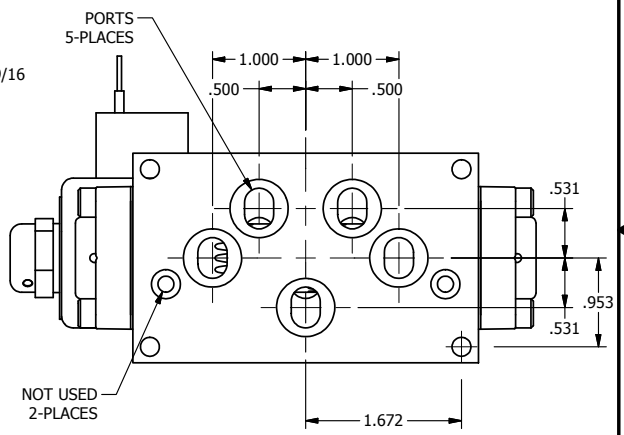

4

3

2

1

B

B

1/2" NPT CONDUIT CONNECTION

A

A

4

3

2

1

**AAA**  
PRODUCTS  
INTERNATIONAL

**AAA PRODUCTS  
INTERNATIONAL**  
7114 Harry Hines Blvd  
Dallas, TX 75235

TITLE **5/8" SUBPLATE, SNGL SOL, 2 POS,  
SPRING RTRN, CLASSIC SOL,  
DUST EXCLDR**

DRAWING NO.:  
**DIM\_SO3PL**

THE INFORMATION CONTAINED WITHIN THIS DOCUMENT IS PROPRIETARY TO AAA PRODUCTS AND MAY NOT BE DISCLOSED WITHOUT PRIOR WRITTEN CONSENT