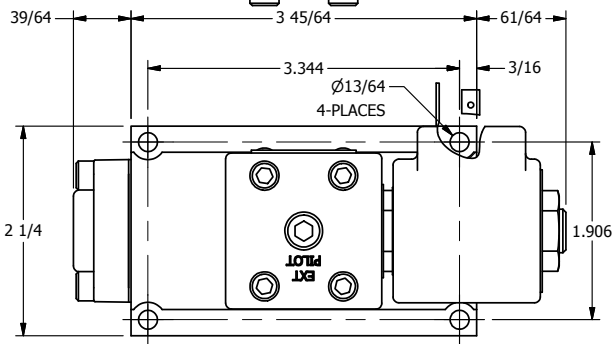

4

3

2

1

B

B

ISO 4400 DIN CONNECTION

A

AAA PRODUCTS INTERNATIONAL
7114 Harry Hines Blvd
Dallas, TX 75235

TITLE $5/8$ " SUBPLATE, SNGL SOL, 2 POS,
SPRING RTRN, ISO 4400 DIN,
 $1/8$ " NPTF SOL VENT

DRAWING NO.:
DIM_SO3PEDT

THE INFORMATION CONTAINED WITHIN THIS DOCUMENT IS PROPRIETARY TO AAA PRODUCTS AND MAY NOT BE DISCLOSED WITHOUT PRIOR WRITTEN CONSENT