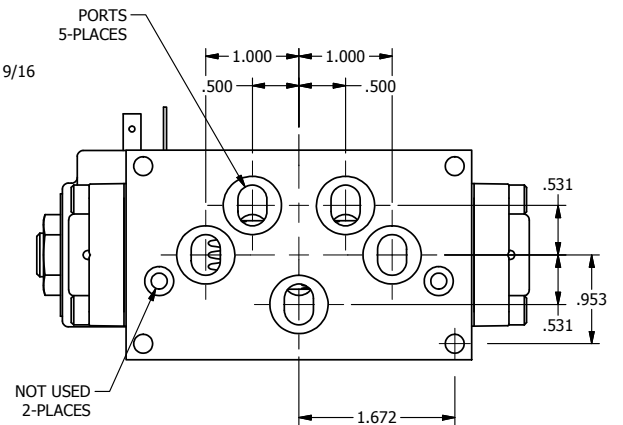

4

3

2

1

B

B

ISO 4400 DIN CONNECTION

A

AAA PRODUCTS INTERNATIONAL
7114 Harry Hines Blvd
Dallas, TX 75235

TITLE $5/8$ " SUBPLATE, SNGL SOL, 2 POS,
SPRING RTRN, ISO 4400 DIN,
 $1/8$ " NPTF SOL VENT

DRAWING NO.:
DIM_SO3PEDT

THE INFORMATION CONTAINED WITHIN THIS DOCUMENT IS PROPRIETARY TO AAA PRODUCTS AND MAY NOT BE DISCLOSED WITHOUT PRIOR WRITTEN CONSENT