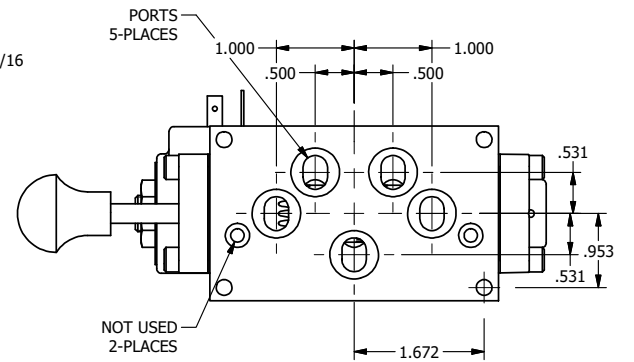

4

3

2

1

**AAA**  
PRODUCTS  
INTERNATIONAL

**AAA PRODUCTS  
INTERNATIONAL**  
7114 Harry Hines Blvd  
Dallas, TX 75235

TITLE 3/8" SUBPLATE, SNGL SOL, 2 POS,  
SPR RTRN, ISO 4400 DIN,  
PUSH OVRD, SPL OVRD

DRAWING NO.:  
DIM\_SO3PEDOPOS