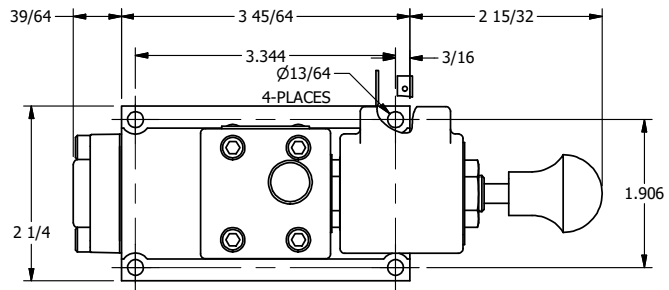

4

3

2

1

**AAA**  
PRODUCTS  
INTERNATIONAL

**AAA PRODUCTS  
INTERNATIONAL**  
7114 Harry Hines Blvd  
Dallas, TX 75235

TITLE 3/8" SUBPLATE, SNGL SOL, 2 POS,  
SPR RTRN, ISO 4400 DIN,  
PUSH OVRD, SPL OVRD

DRAWING NO.:  
DIM\_SO3PEDOPOS