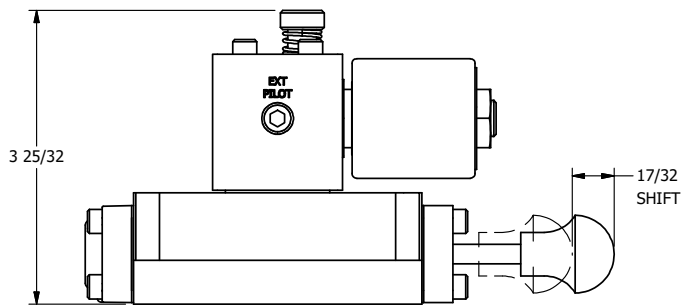

4

3

2

1

**AAA**  
PRODUCTS  
INTERNATIONAL

**AAA PRODUCTS  
INTERNATIONAL**  
7114 Harry Hines Blvd  
Dallas, TX 75235

TITLE 3/8" SUBPLATE, SNGL SOL, 2 POS,  
SPR RTRN, ISO 4400 DIN,  
PUSH OVRD, SPL OVRD

DRAWING NO.:  
DIM\_SO3PEDOPOS