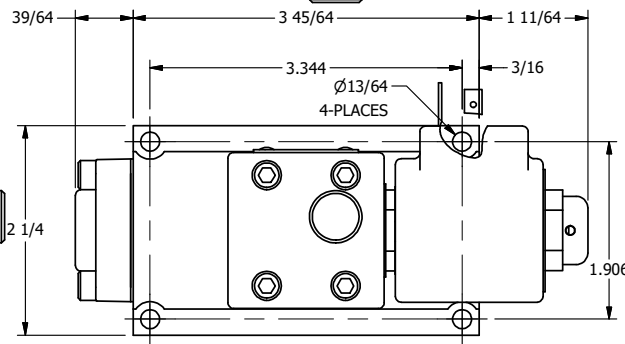

AAA
PRODUCTS
INTERNATIONAL

**AAA PRODUCTS
INTERNATIONAL**
7114 Harry Hines Blvd
Dallas, TX 75235

TITLE 3/8" SUBPLATE, SNGL SOL, 2 POS,
SPRING RTRN, ISO 4400 DIN,
PUSH OVRD, DUST EXCLDR

DRAWING NO.:
DIM_SO3PEDOPL