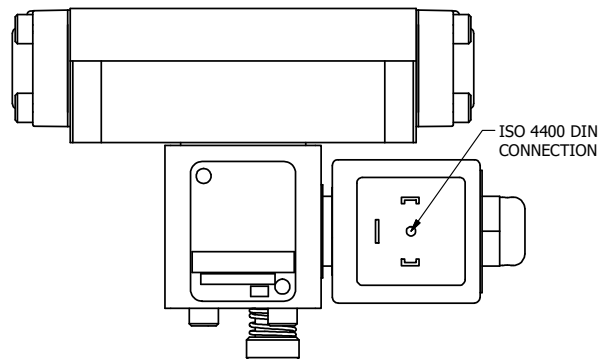

AAA
PRODUCTS
INTERNATIONAL

**AAA PRODUCTS
INTERNATIONAL**
7114 Harry Hines Blvd
Dallas, TX 75235

TITLE 3/8" SUBPLATE, SNGL SOL, 2 POS,
SPRING RTRN, ISO 4400 DIN,
PUSH OVRD, DUST EXCLDR

DRAWING NO.:
DIM_SO3PEDOPL