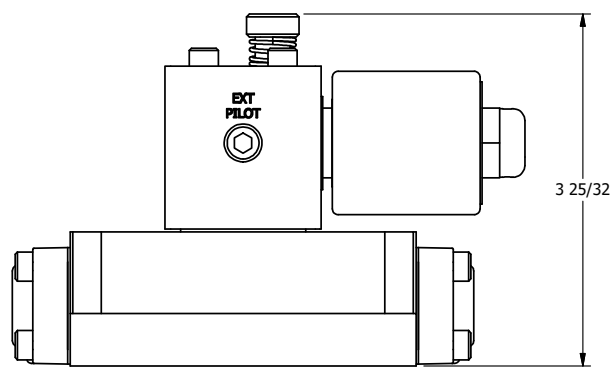

AAA
PRODUCTS
INTERNATIONAL

**AAA PRODUCTS
INTERNATIONAL**
7114 Harry Hines Blvd
Dallas, TX 75235

TITLE 3/8" SUBPLATE, SNGL SOL, 2 POS,
SPRING RTRN, ISO 4400 DIN,
PUSH OVRD, DUST EXCLDR

DRAWING NO.:
DIM_SO3PEDOPL