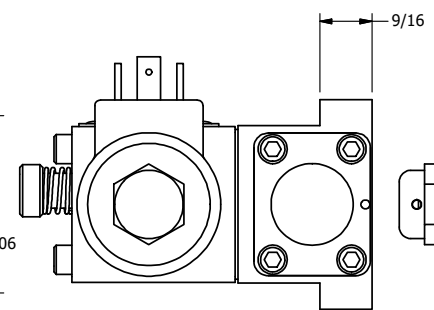

4

3

2

1

B

B

A

A

AAA
PRODUCTS
INTERNATIONAL

**AAA PRODUCTS
INTERNATIONAL**
7114 Harry Hines Blvd
Dallas, TX 75235

TITLE 3/8" SUBPLATE, SNGL SOL, 2 POS,
SPRING RTRN, ISO 4400 DIN,
PUSH OVRD, DUST EXCLDR

DRAWING NO.:
DIM_SO3PEDOPL