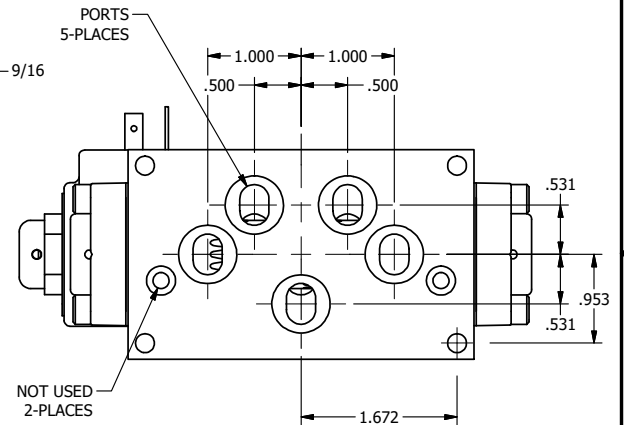

AAA
PRODUCTS
INTERNATIONAL

**AAA PRODUCTS
INTERNATIONAL**
7114 Harry Hines Blvd
Dallas, TX 75235

TITLE 3/8" SUBPLATE, SNGL SOL, 2 POS,
SPRING RTRN, ISO 4400 DIN,
PUSH OVRD, DUST EXCLDR

DRAWING NO.:
DIM_SO3PEDOPL