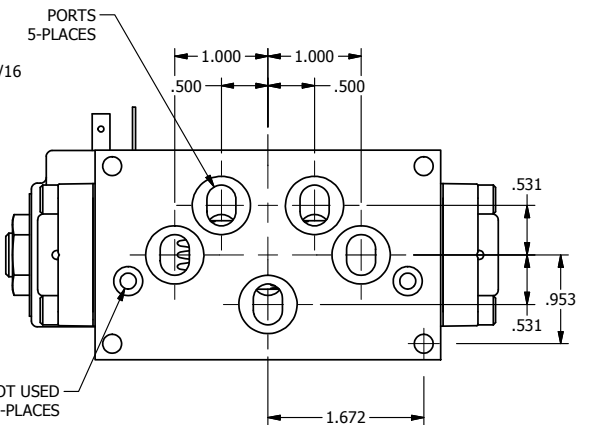

NOT USED
2-PLACES

AAA
PRODUCTS
INTERNATIONAL

**AAA PRODUCTS
INTERNATIONAL**
7114 Harry Hines Blvd
Dallas, TX 75235

TITLE $3/8"$ SUBPLATE, SNGL SOL, 2 POS,
SPRING RTRN, ISO 4400 DIN,
PUSH OVRD

DRAWING NO.:
DIM_SO3PEDOP