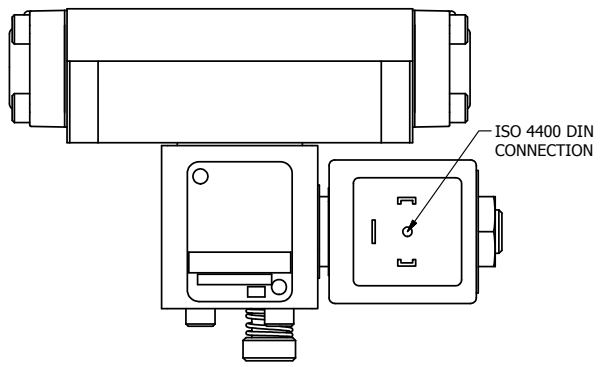

NOT USED
2-PLACES

AAA
PRODUCTS
INTERNATIONAL

**AAA PRODUCTS
INTERNATIONAL**
7114 Harry Hines Blvd
Dallas, TX 75235

TITLE $3/8"$ SUBPLATE, SNGL SOL, 2 POS,
SPRING RTRN, ISO 4400 DIN,
PUSH OVRD

DRAWING NO.:
DIM_SO3PEDOP