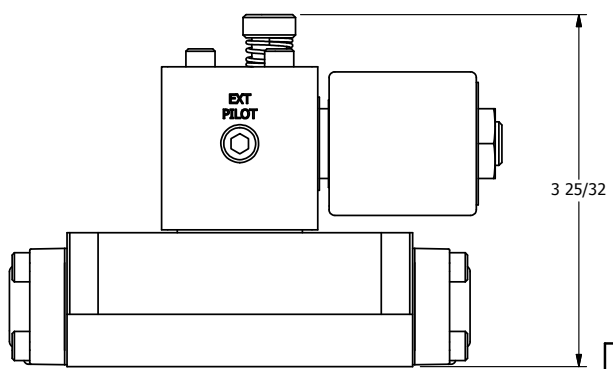

NOT USED
2-PLACES

AAA
PRODUCTS
INTERNATIONAL

**AAA PRODUCTS
INTERNATIONAL**
7114 Harry Hines Blvd
Dallas, TX 75235

TITLE $3/8"$ SUBPLATE, SNGL SOL, 2 POS,
SPRING RTRN, ISO 4400 DIN,
PUSH OVRD

DRAWING NO.:
DIM_SO3PEDOP