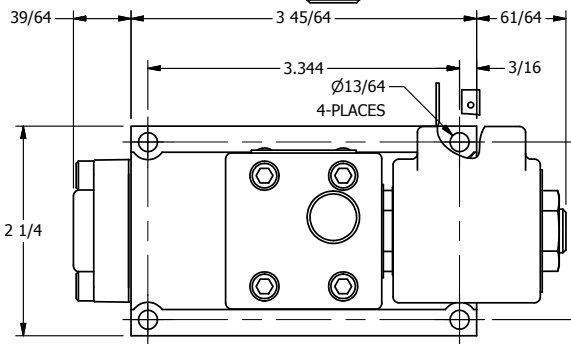

NOT USED
2-PLACES

AAA
PRODUCTS
INTERNATIONAL

**AAA PRODUCTS
INTERNATIONAL**
7114 Harry Hines Blvd
Dallas, TX 75235

TITLE $3/8"$ SUBPLATE, SNGL SOL, 2 POS,
SPRING RTRN, ISO 4400 DIN,
PUSH OVRD

DRAWING NO.:
DIM_SO3PEDOP