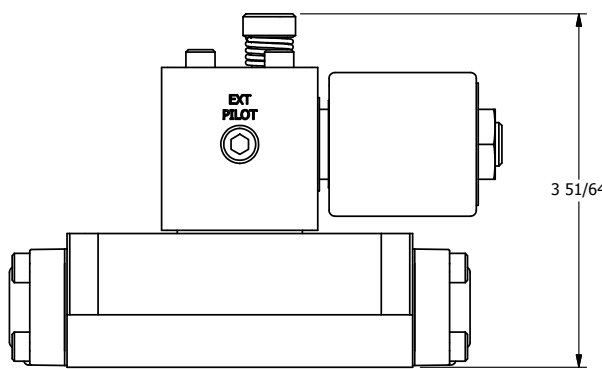

**AAA**  
PRODUCTS  
INTERNATIONAL

**AAA PRODUCTS  
INTERNATIONAL**  
7114 Harry Hines Blvd  
Dallas, TX 75235

TITLE **5/8" SUBPLATE, SNGL SOL, 2 POS,  
SPRING RTRN, ISO 4400 DIN,  
NON-LCKNG OVRD**

DRAWING NO.:  
**DIM\_S03PEDON**