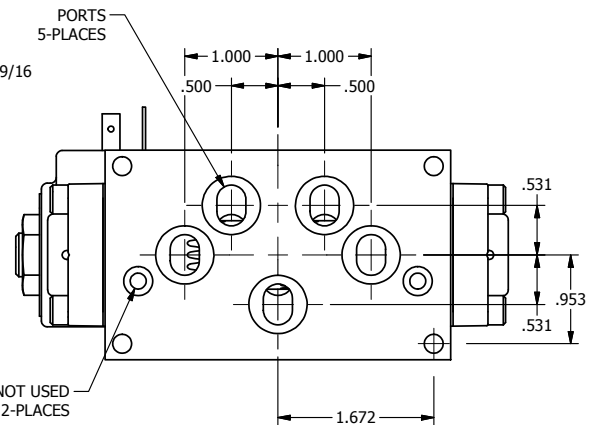

4

3

2

1

B

B

A

A

AAA
PRODUCTS
INTERNATIONAL

**AAA PRODUCTS
INTERNATIONAL**
7114 Harry Hines Blvd
Dallas, TX 75235

TITLE **5/8" SUBPLATE, SNGL SOL, 2 POS,
SPRING RTRN, ISO 4400 DIN,
NON-LCKNG OVRD**

DRAWING NO.:
DIM_S03PEDON

4

3

2

1

A

A

THE INFORMATION CONTAINED WITHIN THIS DOCUMENT IS PROPRIETARY TO AAA PRODUCTS AND MAY NOT BE DISCLOSED WITHOUT PRIOR WRITTEN CONSENT