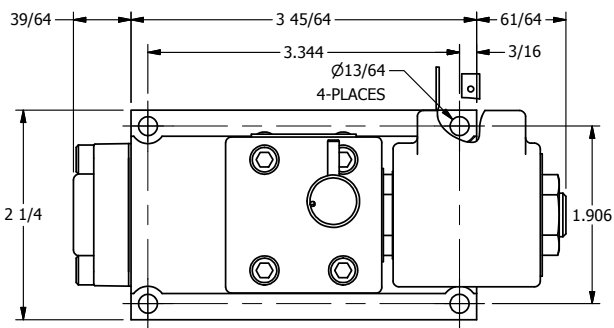

4

3

2

1

B

B

A

A

**AAA**  
PRODUCTS  
INTERNATIONAL

**AAA PRODUCTS  
INTERNATIONAL**  
7114 Harry Hines Blvd  
Dallas, TX 75235

TITLE **5/8" SUBPLATE, SNGL SOL, 2 POS,  
SPRING RTRN, ISO 4400 DIN,  
NON-LCKNG OVRD**

DRAWING NO.:  
**DIM\_S03PEDON**