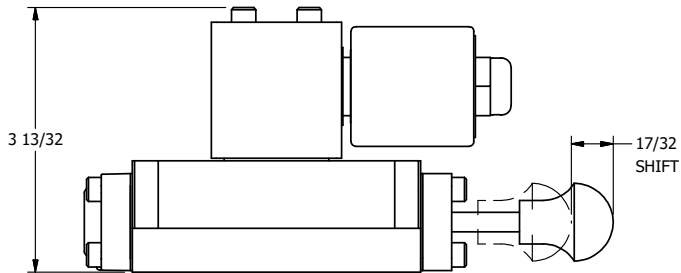

4

3

2

1

**AAA**  
 PRODUCTS  
 INTERNATIONAL

**AAA PRODUCTS  
 INTERNATIONAL**  
 7114 Harry Hines Blvd  
 Dallas, TX 75235

TITLE 3/8" SUBPLATE, SNGL SOL, 2 POS,  
 SPRING RTRN, ISO 4400 DIN,  
 DUST EXCLDR, SPL OVRD

DRAWING NO.:  
**DIM\_SO3PEDLOS**

THE INFORMATION CONTAINED WITHIN THIS DOCUMENT IS PROPRIETARY TO AAA PRODUCTS AND MAY NOT BE DISCLOSED WITHOUT PRIOR WRITTEN CONSENT

4

3

2

1

B

B