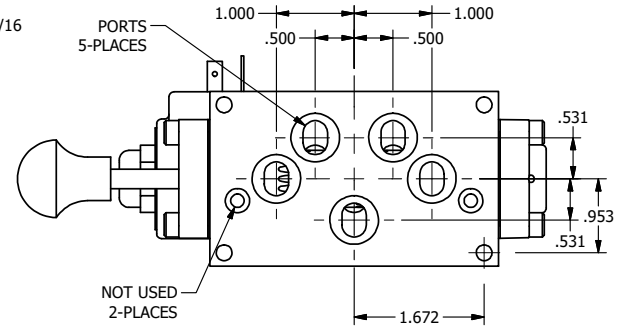

4

3

2

1

**AAA**  
 PRODUCTS  
 INTERNATIONAL

**AAA PRODUCTS  
 INTERNATIONAL**  
 7114 Harry Hines Blvd  
 Dallas, TX 75235

TITLE 3/8" SUBPLATE, SNGL SOL, 2 POS,  
 SPRING RTRN, ISO 4400 DIN,  
 DUST EXCLDR, SPL OVRD

DRAWING NO.:  
**DIM\_SO3PEDLOS**

THE INFORMATION CONTAINED WITHIN THIS DOCUMENT IS PROPRIETARY TO AAA PRODUCTS AND MAY NOT BE DISCLOSED WITHOUT PRIOR WRITTEN CONSENT

4

3

2

1

B

B