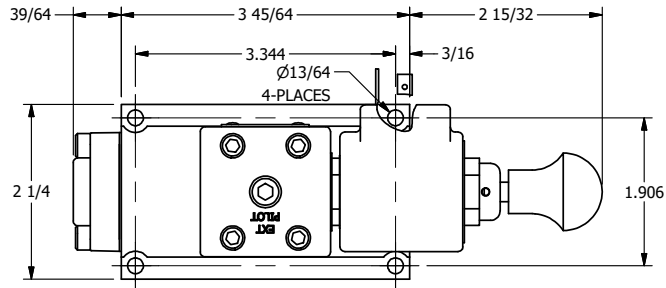

4

3

2

1

**AAA**  
 PRODUCTS  
 INTERNATIONAL

**AAA PRODUCTS  
 INTERNATIONAL**  
 7114 Harry Hines Blvd  
 Dallas, TX 75235

TITLE 3/8" SUBPLATE, SNGL SOL, 2 POS,  
 SPRING RTRN, ISO 4400 DIN,  
 DUST EXCLDR, SPL OVRD

DRAWING NO.:  
**DIM\_SO3PEDLOS**

THE INFORMATION CONTAINED WITHIN THIS DOCUMENT IS PROPRIETARY TO AAA PRODUCTS AND MAY NOT BE DISCLOSED WITHOUT PRIOR WRITTEN CONSENT

4

3

2

1

B

B